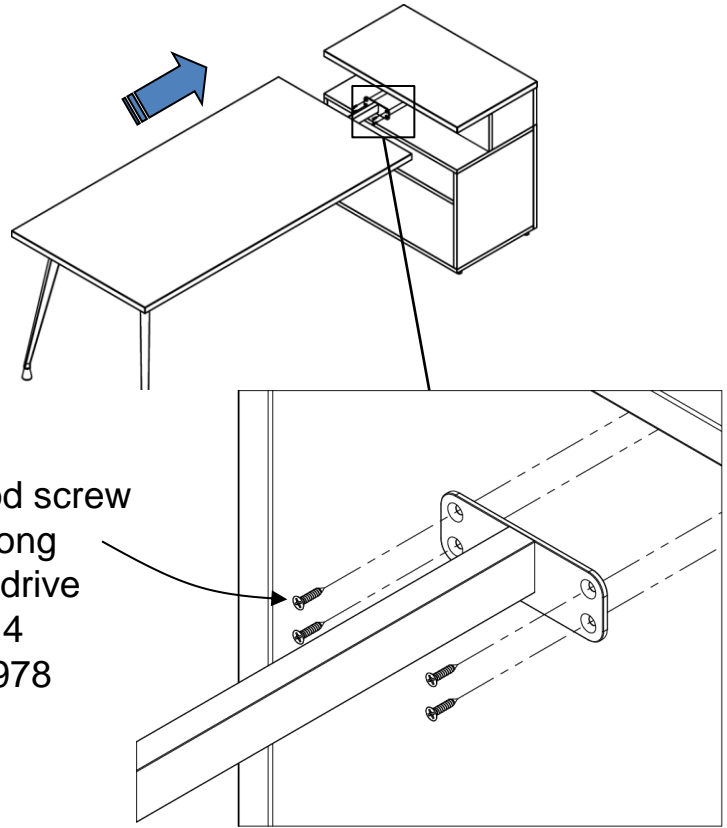

Calibrate Installation

Standard Run-off Installation

Flat head wood screw
#9 x 7/8 long
#2 Phillips drive
silver x 4
RH-QS0978

Flat Plate
2 places
WPS-FP

Flat head wood screw
#9 x 7/8 long
#2 Phillips drive
silver x 8
RH-QS0978

Calibrate Installation

Power Shelf Run-off Installation

Flat head wood screw
#9 x 7/8 long
#2 Phillips drive
silver x 8
RH-QS0978