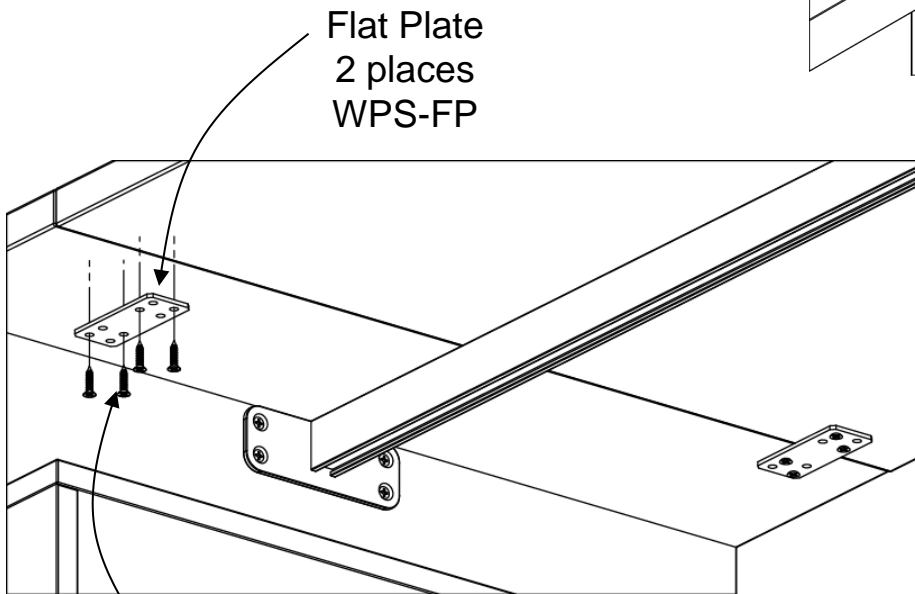

Calibrate Installation

Standard Run-off Installation

Flat head wood screw
#9 x 7/8 long
#2 Phillips drive
silver x 4
RH-QS0978

Flat Plate
2 places
WPS-FP

Flat head wood screw
#9 x 7/8 long
#2 Phillips drive
silver x 8
RH-QS0978

Calibrate Installation

Power Shelf Run-off Installation

Flat head wood screw
#9 x 7/8 long
#2 Phillips drive
silver x 8
RH-QS0978