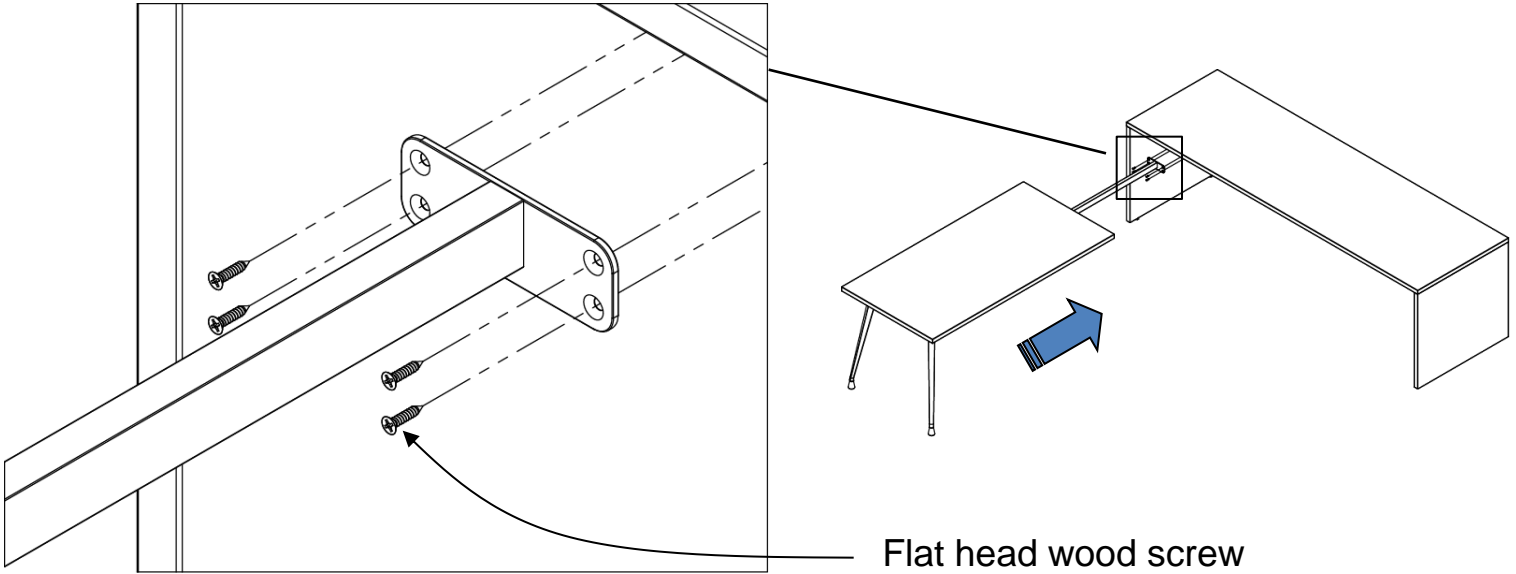

Calibrate Installation

Standard Run-off Installation

Flat head wood screw
#9 x 7/8 long
#2 Phillips drive
silver x 4
RH-QS0978

Flat Plate
2 places
WPS-FP

Flat head wood screw
#9 x 7/8 long
#2 Phillips drive
silver x 8
RH-QS0978

Calibrate Installation

Power Shelf Run-off Installation

Flat head wood screw
#9 x 7/8 long
#2 Phillips drive
silver x 8
RH-QS0978