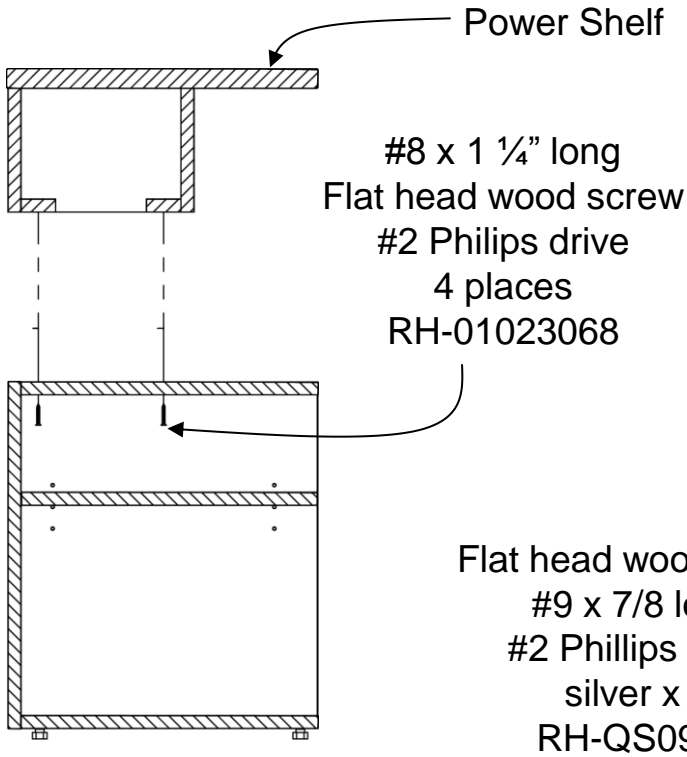

Calibrate Installation

Standard Run-off Installation

Flat head wood screw
#9 x 7/8 long
#2 Phillips drive
silver x 4
RH-QS0978

Flat Plate
2 places
WPS-FP

Flat head wood screw
#9 x 7/8 long
#2 Phillips drive
silver x 8
RH-QS0978

Calibrate Installation

Power Shelf Run-off Installation

Flat head wood screw
#9 x 7/8 long
#2 Phillips drive
silver x 8
RH-QS0978