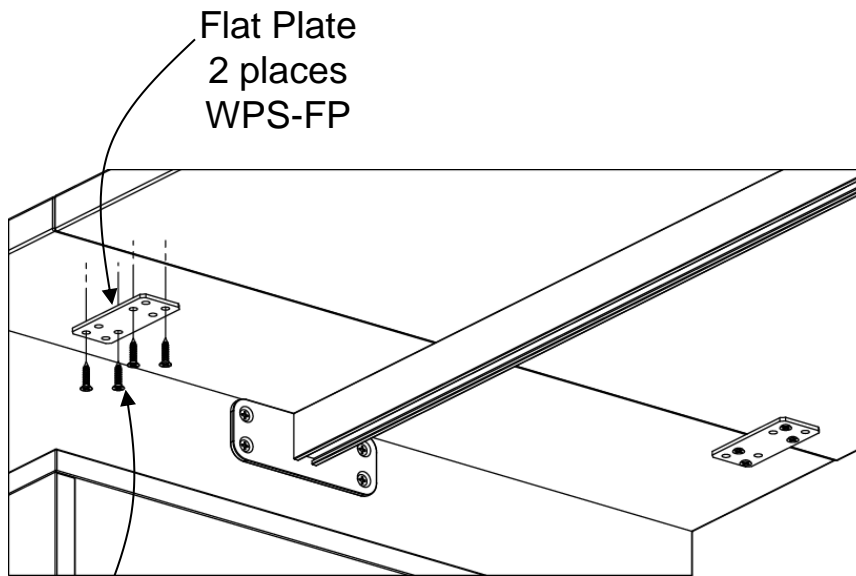

Calibrate Installation

Standard Run-off Installation

Flat head wood screw
#9 x 7/8 long
#2 Phillips drive
silver x 4
RH-QS0978

Flat Plate
2 places
WPS-FP

Flat head wood screw
#9 x 7/8 long
#2 Phillips drive
silver x 8
RH-QS0978

Calibrate Installation

Power Shelf Run-off Installation

Flat head wood screw
#9 x 7/8 long
#2 Phillips drive
silver x 8
RH-QS0978