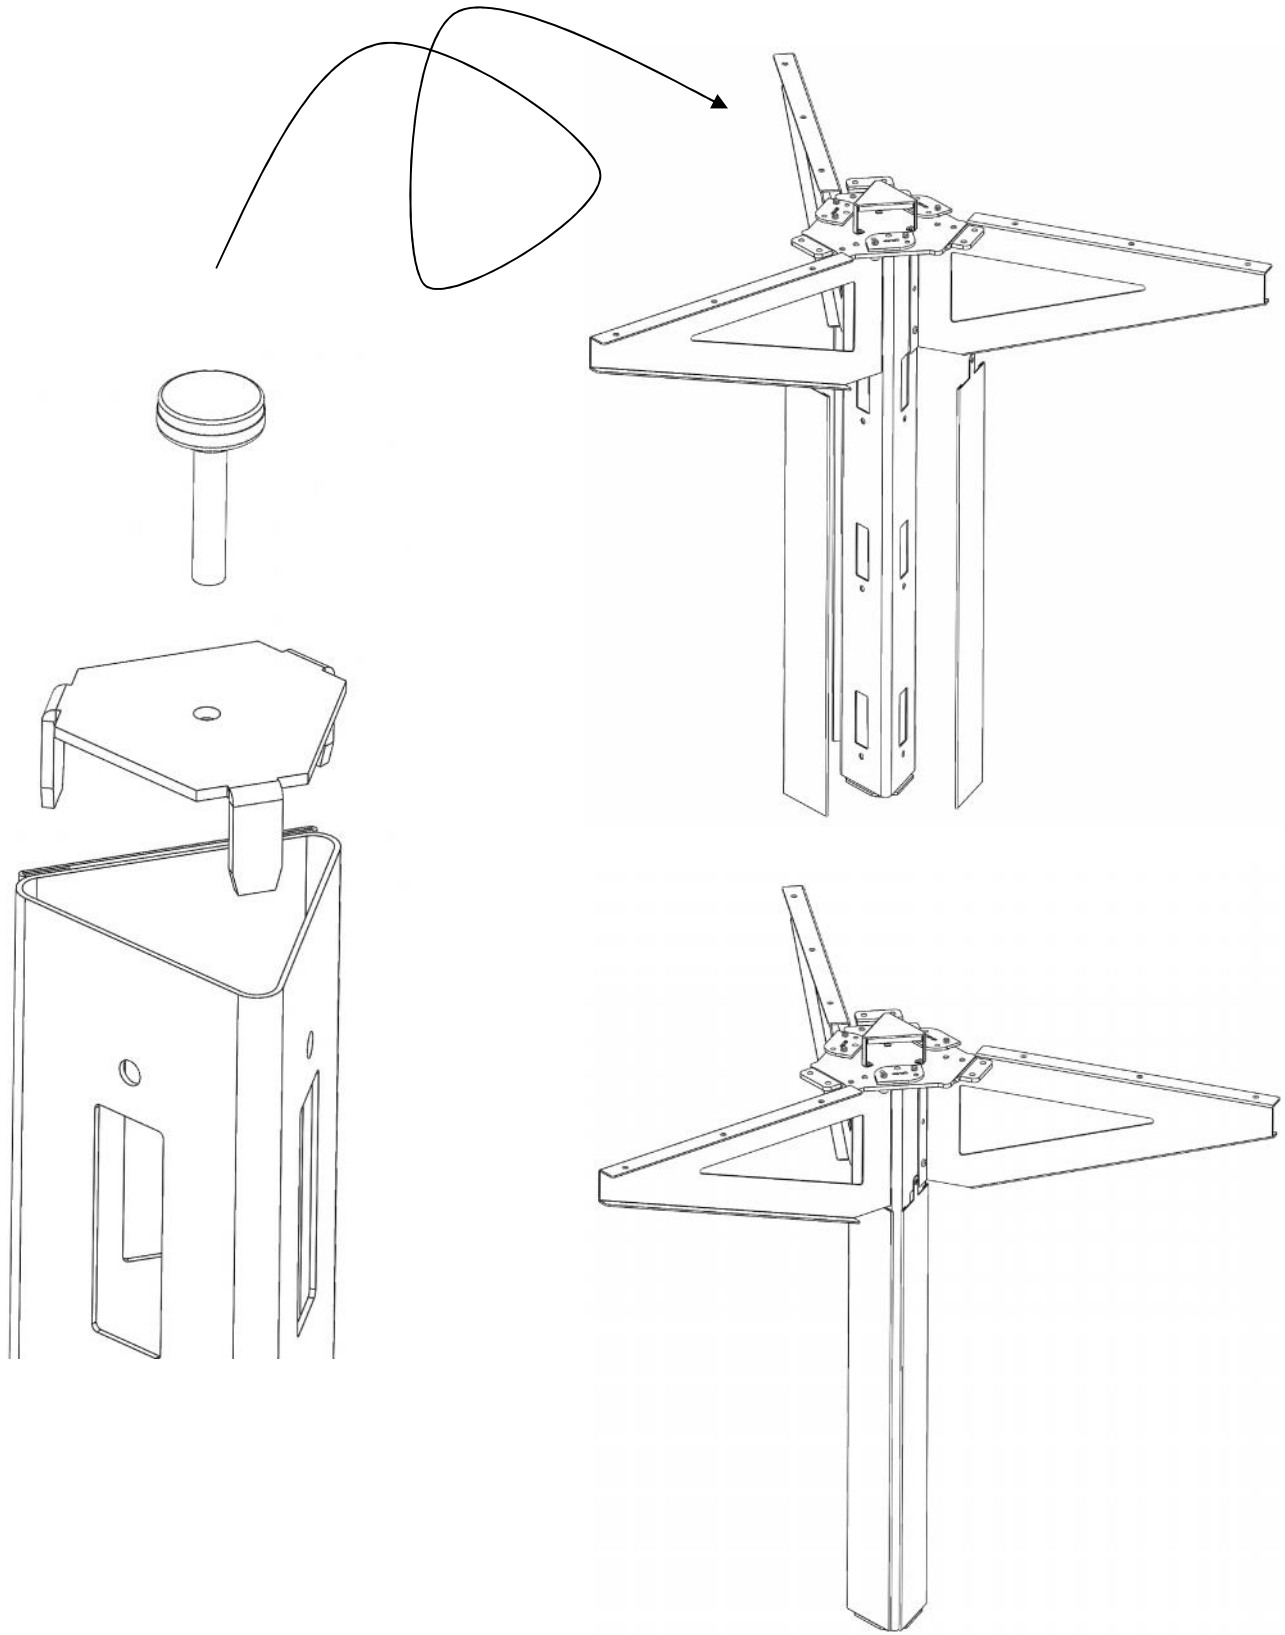

Flip Upside Down

Hex Cap Screw
1/4-20 x 5/16"
6 Places

Pan Head Drill Point
#8 x 3/8" Long
2 Places

Pan Head Phillips Drill Point
#8 x 3/8ths inch
4 Places for extra strength