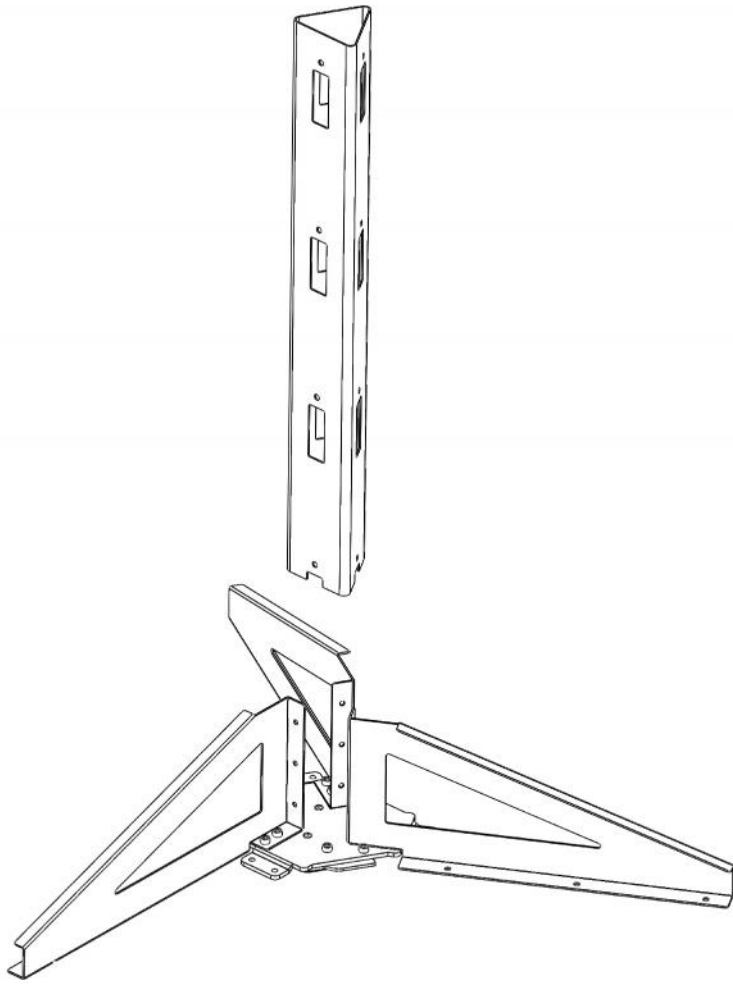

Flip Upside Down

Hex Cap Screw
1/4-20 x 5/16"
6 Places

Pan Head Drill Point
#8 x 3/8" Long
2 Places

Pan Head Phillips Drill Point
#8 x 3/8ths inch
4 Places for extra strength