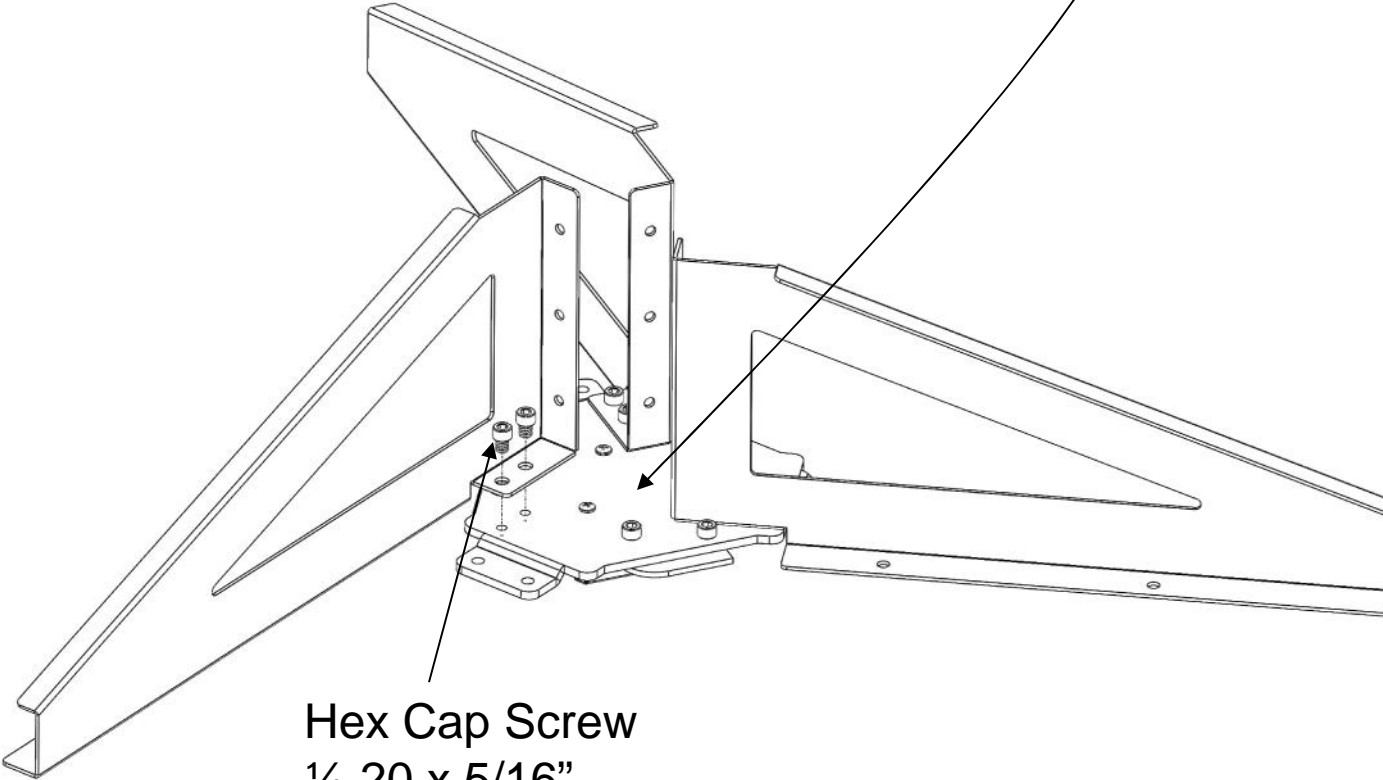

Flip Upside Down

Hex Cap Screw
1/4-20 x 5/16"
6 Places

Pan Head Drill Point
#8 x 3/8" Long
2 Places

Pan Head Phillips Drill Point
#8 x 3/8ths inch
4 Places for extra strength