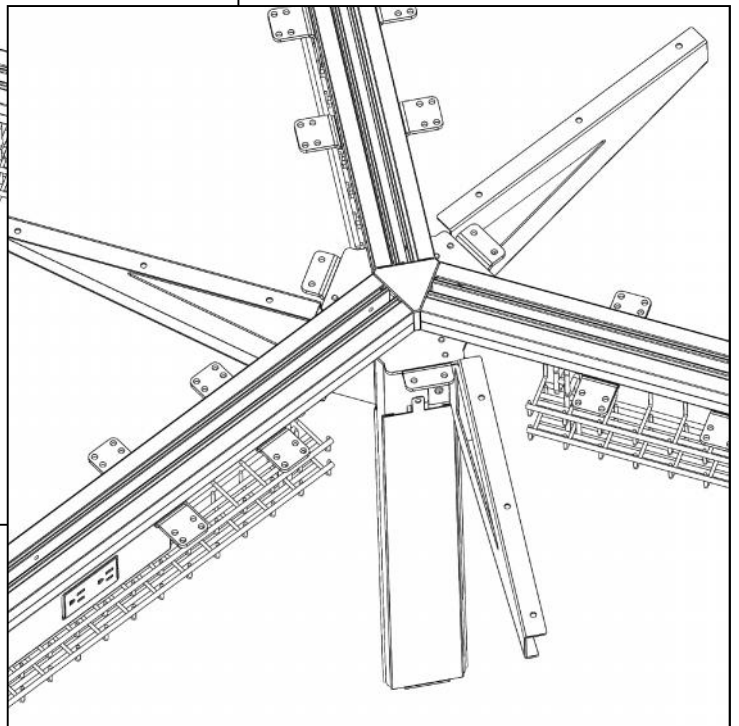

Flip Upside Down

Hex Cap Screw
1/4-20 x 5/16"
6 Places

Pan Head Drill Point
#8 x 3/8" Long
2 Places

Pan Head Phillips Drill Point
#8 x 3/8ths inch
4 Places for extra strength