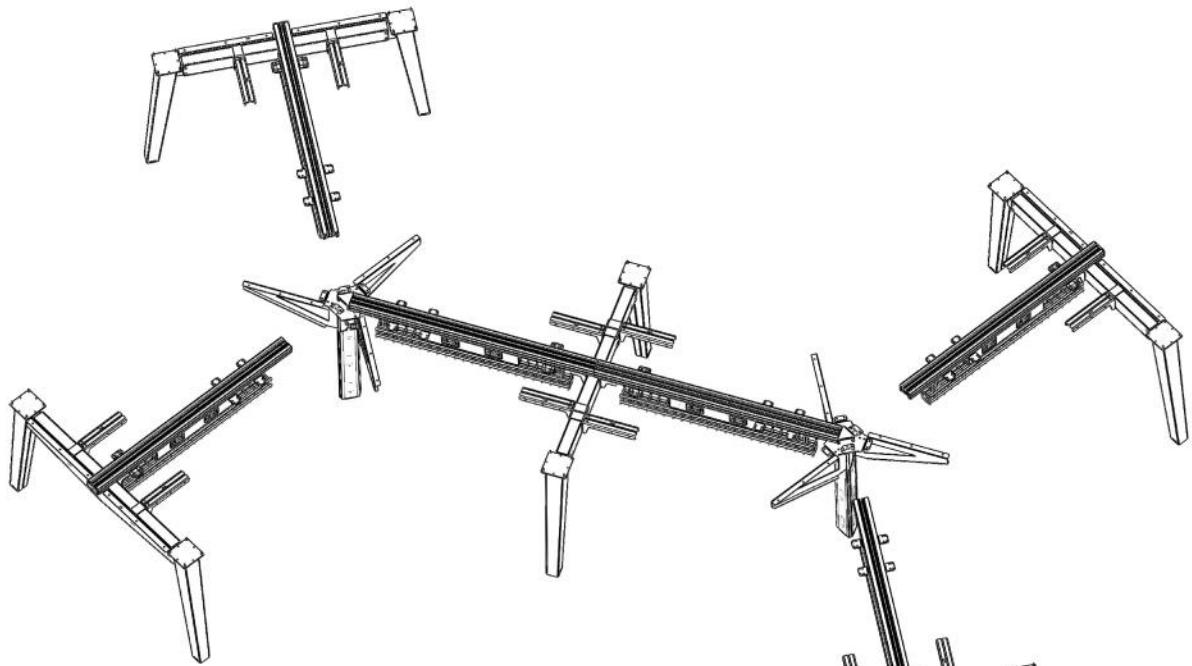

Flip Upside Down

Hex Cap Screw
1/4-20 x 5/16"
6 Places

Pan Head Drill Point
#8 x 3/8" Long
2 Places

Pan Head Phillips Drill Point
#8 x 3/8ths inch
4 Places for extra strength