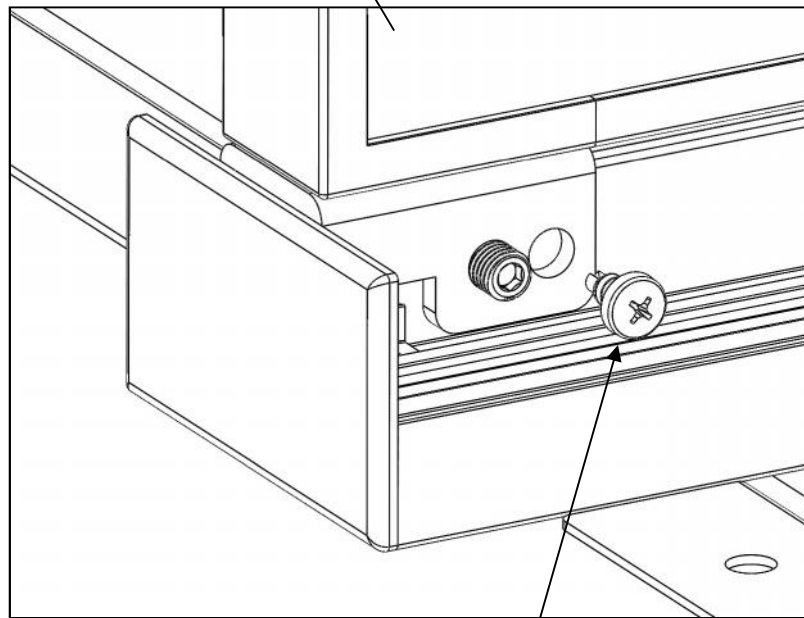

Flip Upside Down

Hex Cap Screw
1/4-20 x 5/16"
6 Places

Pan Head Drill Point
#8 x 3/8" Long
2 Places

Pan Head Phillips Drill Point
#8 x 3/8ths inch
4 Places for extra strength