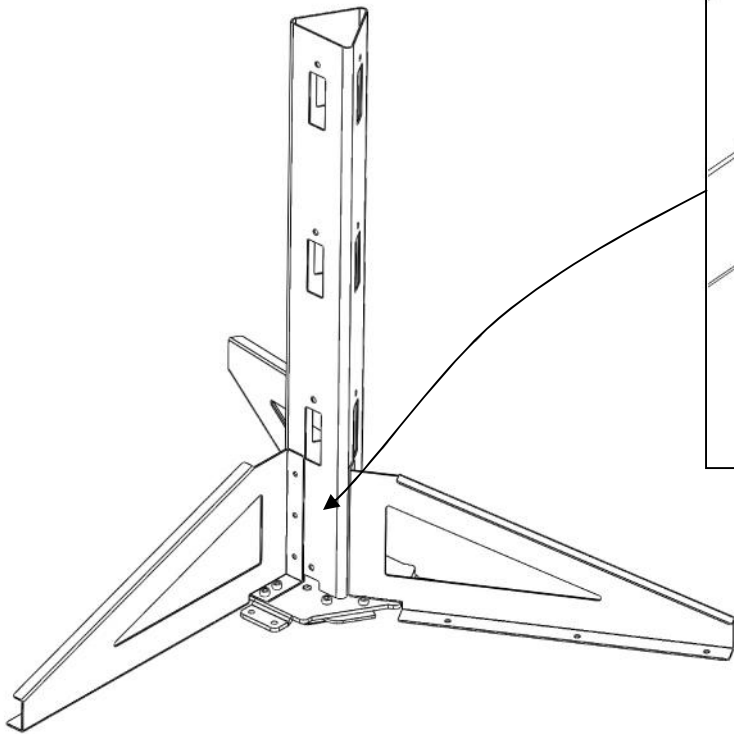

Flip Upside Down

Hex Cap Screw
1/4-20 x 5/16"
6 Places

Pan Head Drill Point
#8 x 3/8" Long
2 Places

Pan Head Phillips Drill Point
#8 x 3/8ths inch
4 Places for extra strength