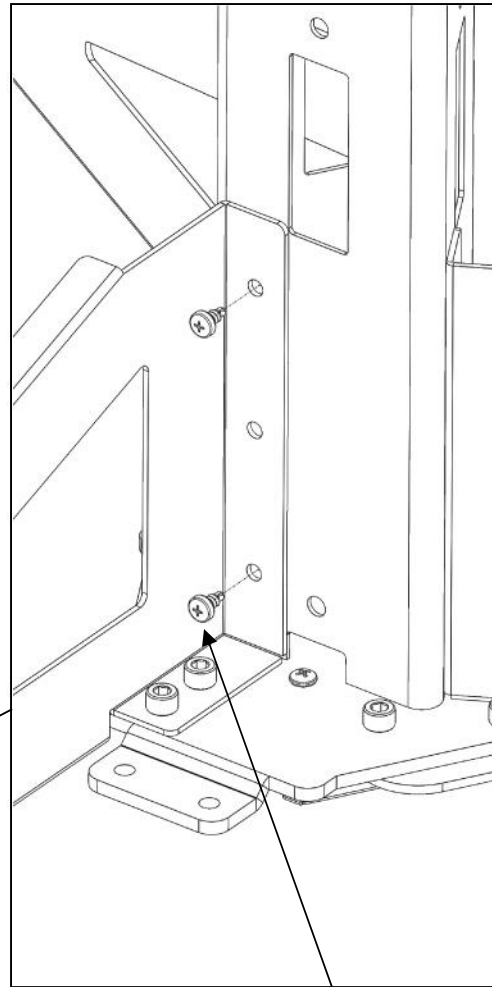

Flip Upside Down

Hex Cap Screw
1/4-20 x 5/16"
6 Places

Pan Head Drill Point
#8 x 3/8" Long
2 Places

Pan Head Phillips Drill Point
#8 x 3/8ths inch
4 Places for extra strength