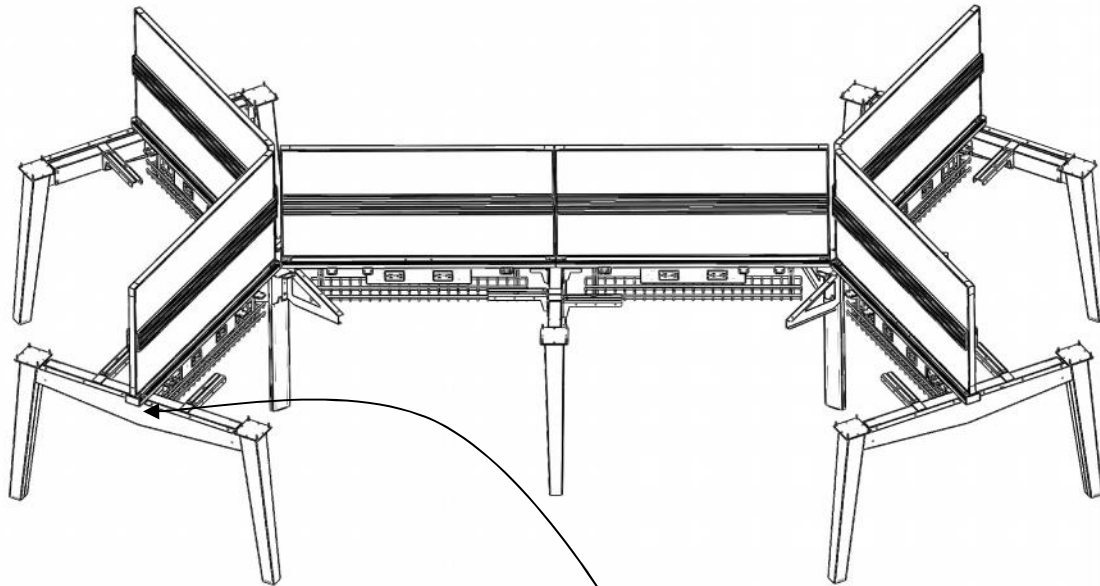

Flip Upside Down

Hex Cap Screw
1/4-20 x 5/16"
6 Places

Pan Head Drill Point
#8 x 3/8" Long
2 Places

Pan Head Phillips Drill Point
#8 x 3/8ths inch
4 Places for extra strength