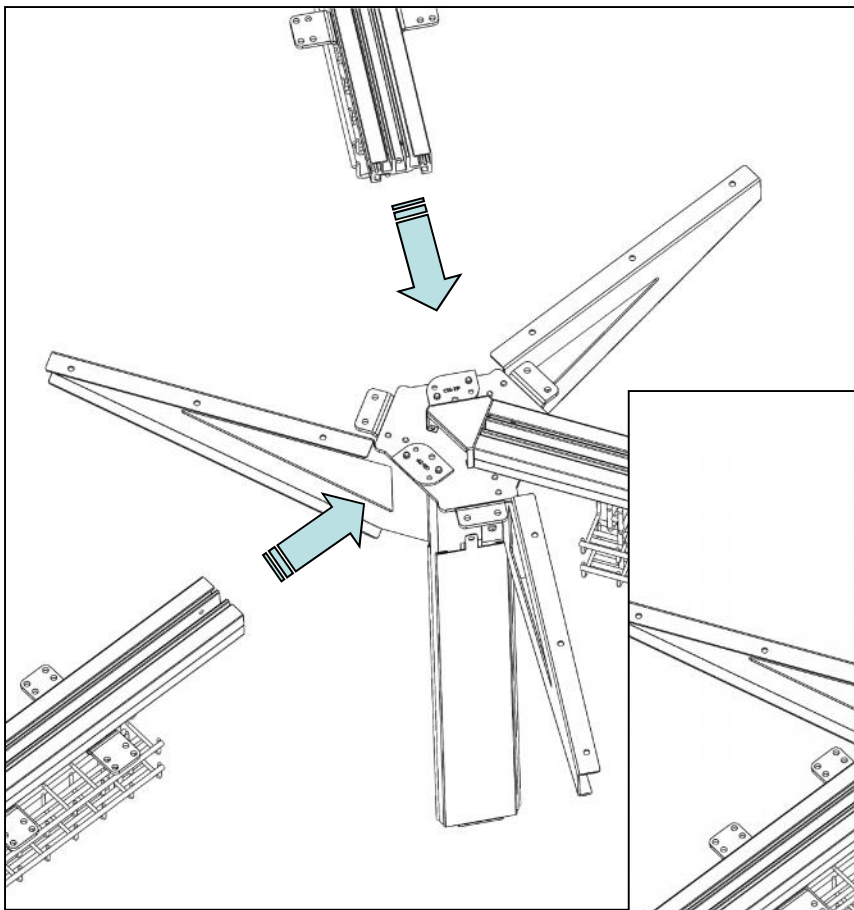

Flip Upside Down

Hex Cap Screw
1/4-20 x 5/16"
6 Places

Pan Head Drill Point
#8 x 3/8" Long
2 Places

Pan Head Phillips Drill Point
#8 x 3/8ths inch
4 Places for extra strength