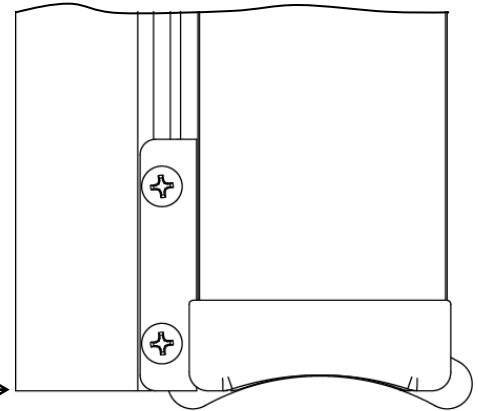

Date	Page No.	Description of change	Name
8/7/2018	1-4	Released	S. Powers
9/21/18	5	Added handle and lock instruction page	S. Powers

Sliding Door – Divi

Sliding Door – Divi

#8-32 x 3/8" long
Pan Head Screw, Steel,
Philips Drive #2
4 places per Bracket
p/n: RS-HSSE3

Sliding Track

Flush

Sliding Door – Divi

Sliding Door – Divi

#6 X 1/2" long
Flat Head Drilling
Screw
RH-TSSF612
2 places