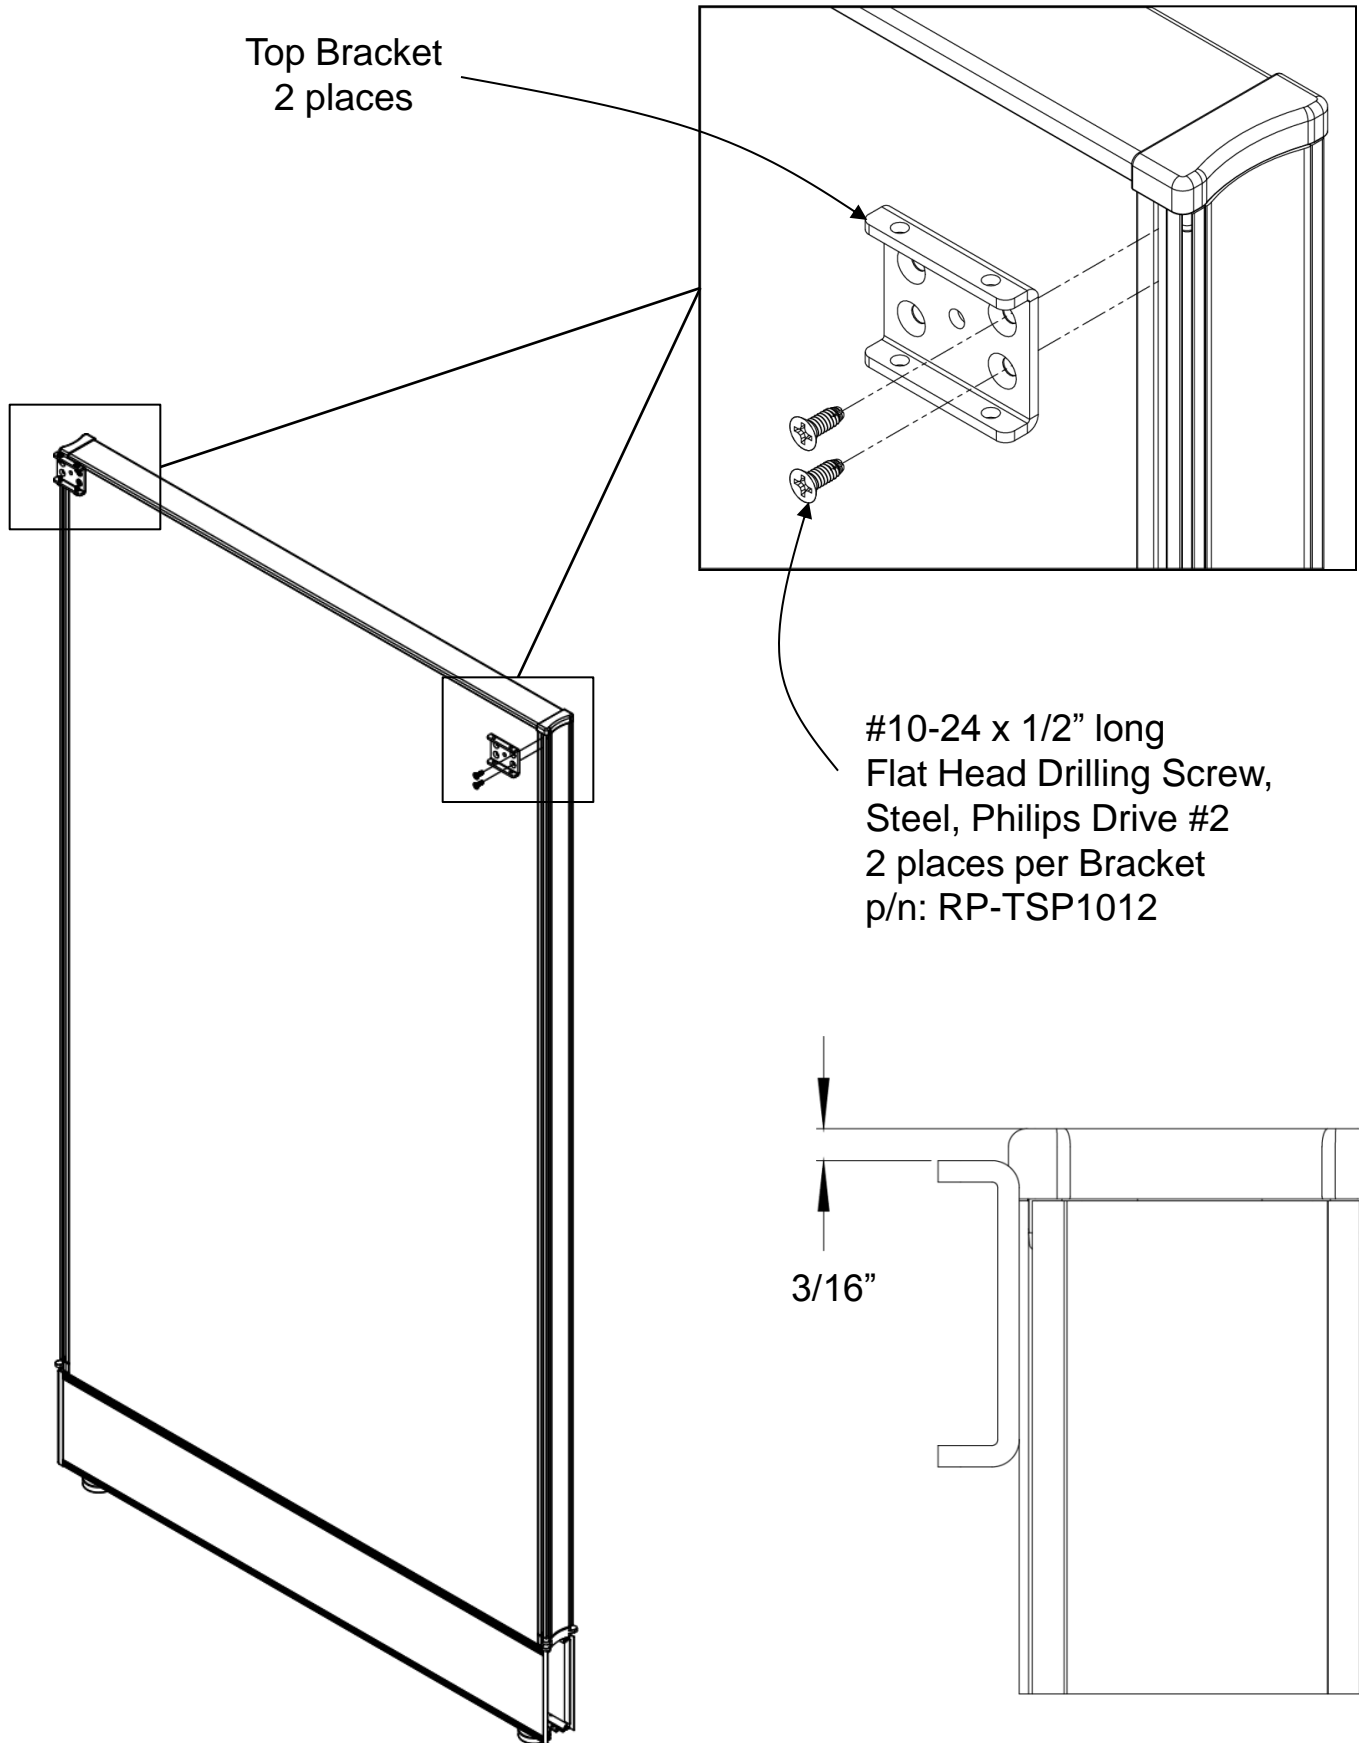

Date	Page No.	Description of change	Name
8/7/2018	1-4	Released	S. Powers
9/21/18	5	Added handle and lock instruction page	S. Powers

Sliding Door – Divi

Sliding Door – Divi

#8-32 x 3/8" long
Pan Head Screw, Steel,
Philips Drive #2
4 places per Bracket
p/n: RS-HSSE3

Sliding Track

Flush

Sliding Door – Divi

Sliding Door – Divi

#6 X 1/2" long
Flat Head Drilling
Screw
RH-TSSF612
2 places