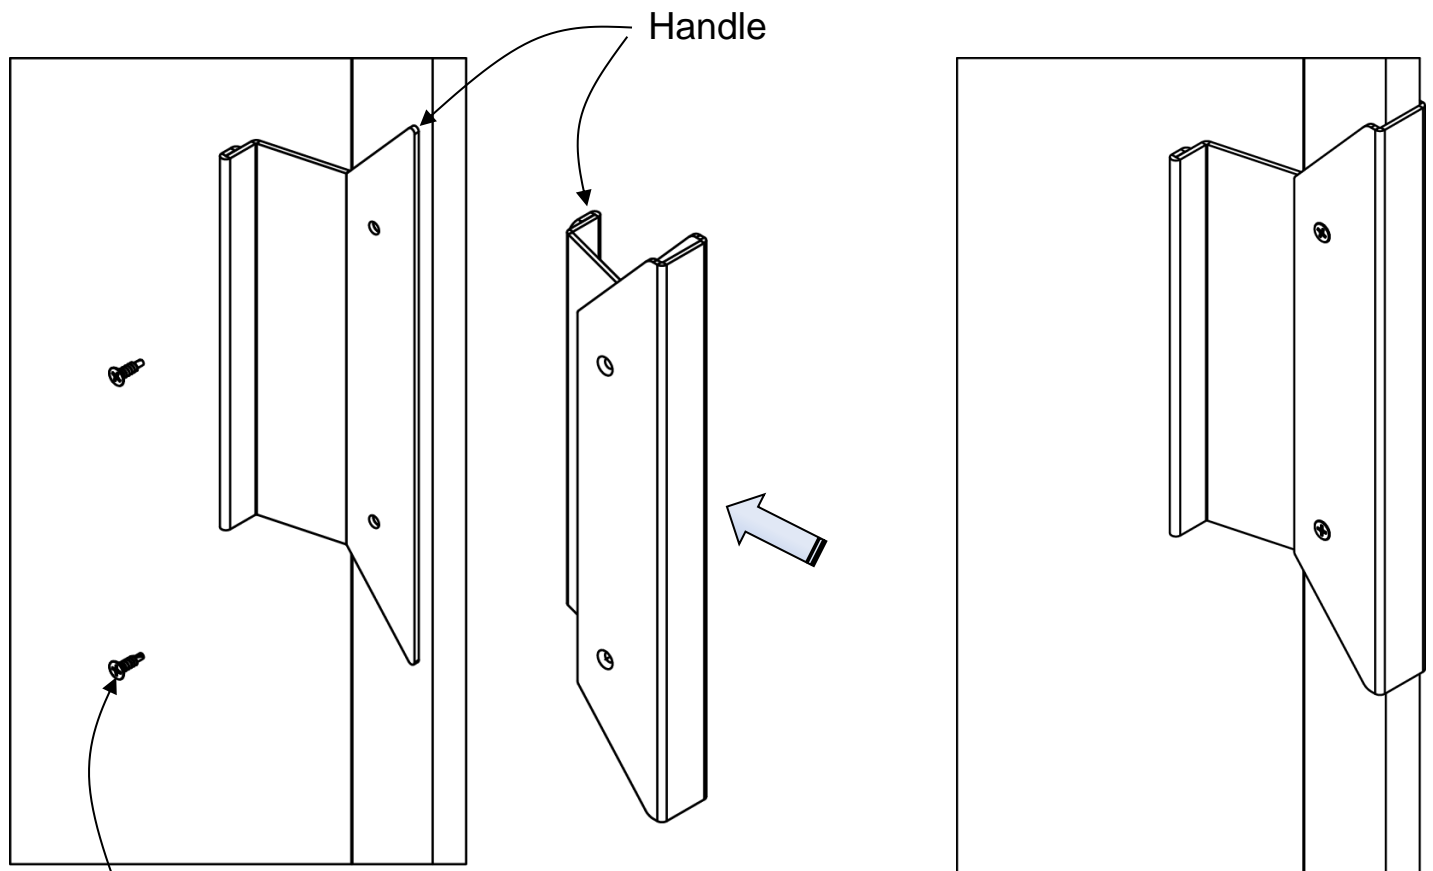

Date	Page No.	Description of change	Name
8/7/2018	1-4	Released	S. Powers
9/21/18	5	Added handle and lock instruction page	S. Powers

Sliding Door – Divi

Sliding Door – Divi

#8-32 x 3/8" long
Pan Head Screw, Steel,
Philips Drive #2
4 places per Bracket
p/n: RS-HSSE3

Sliding Track

Flush

Sliding Door – Divi

Sliding Door – Divi

#6 X 1/2" long
Flat Head Drilling
Screw
RH-TSSF612
2 places