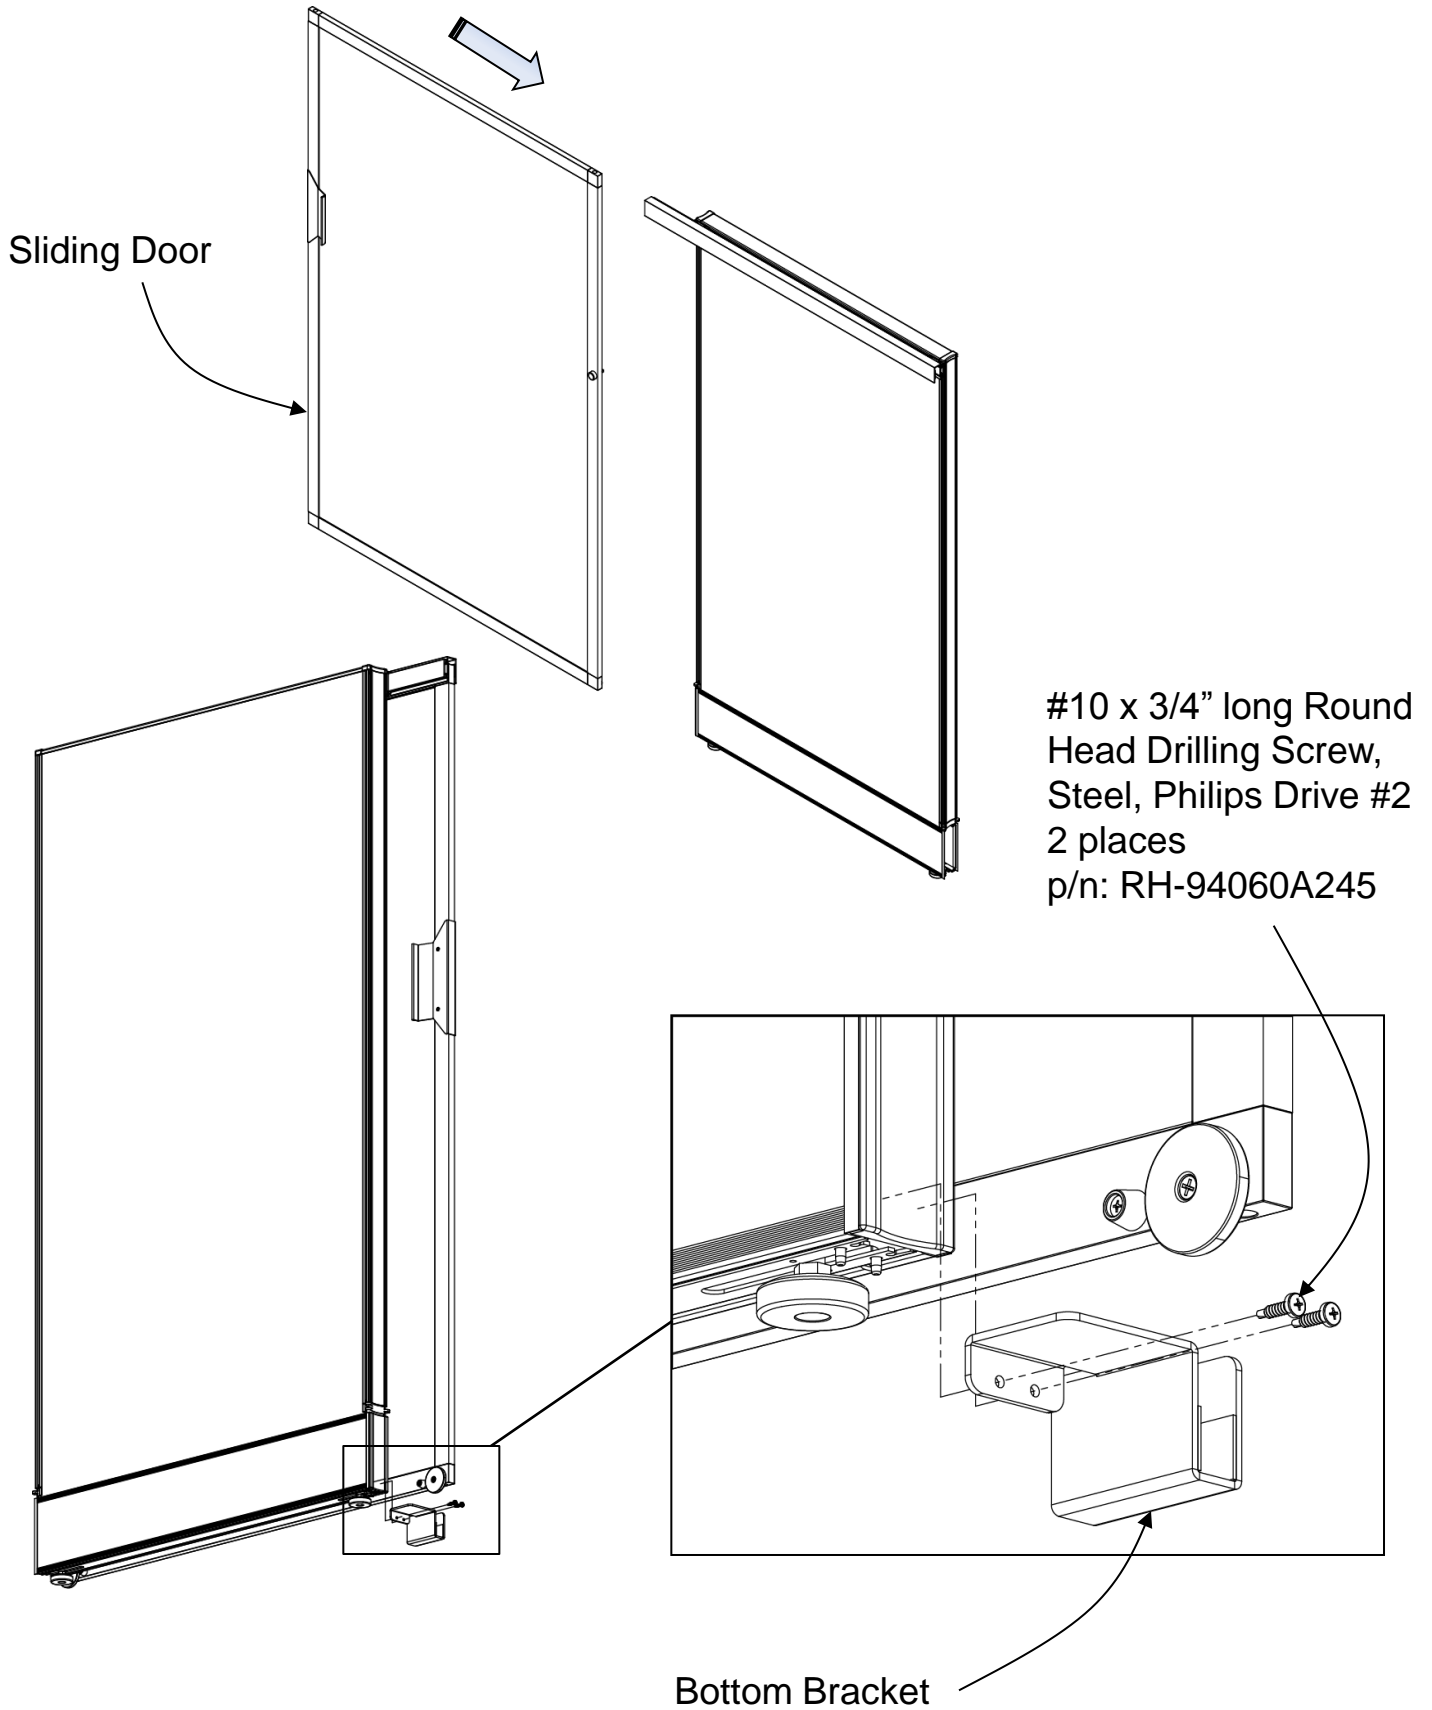

Date	Page No.	Description of change	Name
8/7/2018	1-4	Released	S. Powers
9/21/18	5	Added handle and lock instruction page	S. Powers

Sliding Door – Divi

Sliding Door – Divi

#8-32 x 3/8" long
Pan Head Screw, Steel,
Philips Drive #2
4 places per Bracket
p/n: RS-HSSE3

Sliding Track

Flush

Sliding Door – Divi

Sliding Door – Divi

#6 X 1/2" long
Flat Head Drilling
Screw
RH-TSSF612
2 places