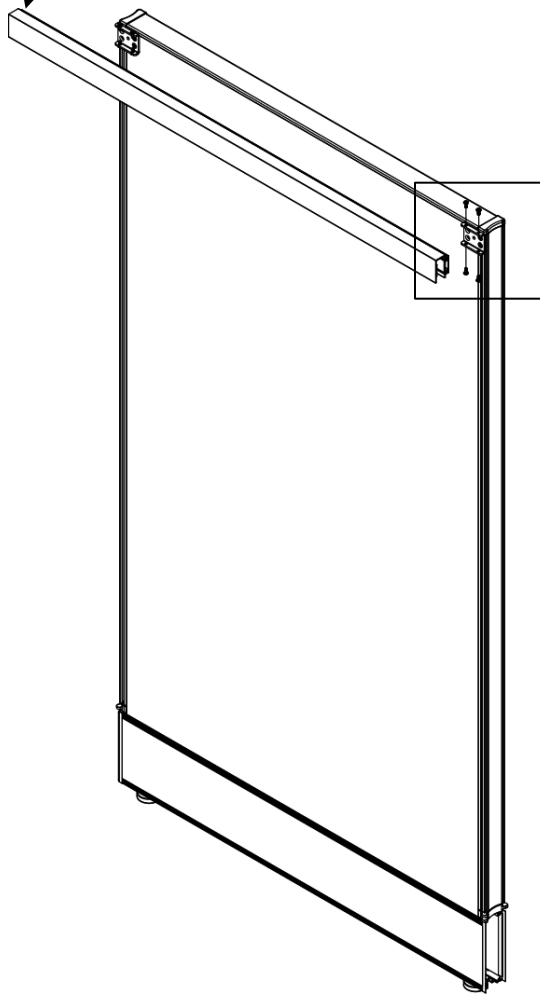

Date	Page No.	Description of change	Name
8/7/2018	1-4	Released	S. Powers
9/21/18	5	Added handle and lock instruction page	S. Powers

Sliding Door – Divi

Sliding Door – Divi

#8-32 x 3/8" long
Pan Head Screw, Steel,
Philips Drive #2
4 places per Bracket
p/n: RS-HSSE3

Sliding Track

Flush

Sliding Door – Divi

Sliding Door – Divi

#6 X 1/2" long
Flat Head Drilling
Screw
RH-TSSF612
2 places