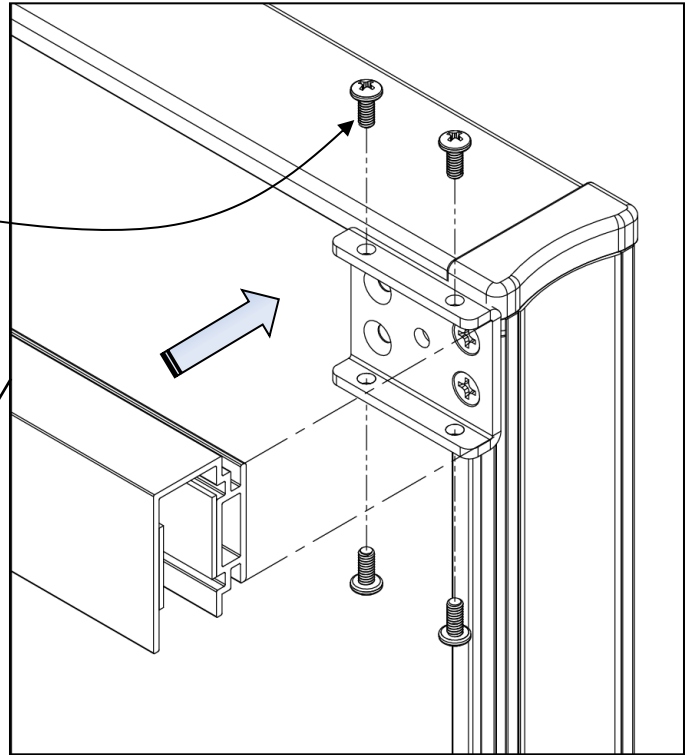

Date	Page No.	Description of change	Name
8/7/2018	1-4	Released	S. Powers
9/21/18	5	Added handle and lock instruction page	S. Powers

Sliding Door – Divi

Sliding Door – Divi

#8-32 x 3/8" long
Pan Head Screw, Steel,
Philips Drive #2
4 places per Bracket
p/n: RS-HSSE3

Sliding Track

Flush

Sliding Door – Divi

Sliding Door – Divi

#6 X 1/2" long
Flat Head Drilling
Screw
RH-TSSF612
2 places