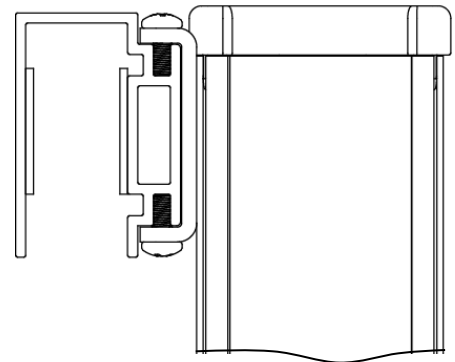

Date	Page No.	Description of change	Name
8/7/2018	1-4	Released	S. Powers
9/21/18	5	Added handle and lock instruction page	S. Powers

Sliding Door – Divi

Sliding Door – Divi

#8-32 x 3/8" long
Pan Head Screw, Steel,
Philips Drive #2
4 places per Bracket
p/n: RS-HSSE3

Sliding Track

Flush

Sliding Door – Divi

Sliding Door – Divi

#6 X 1/2" long
Flat Head Drilling
Screw
RH-TSSF612
2 places