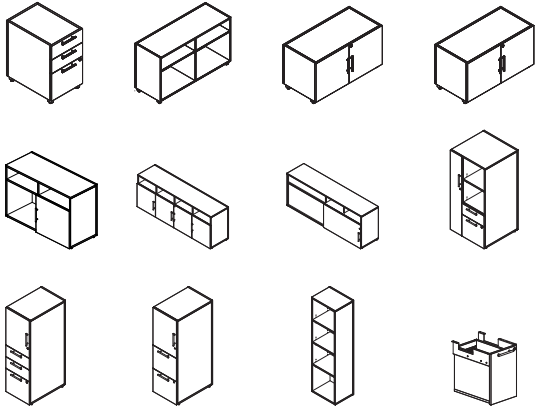

CALIBRATE SERIES LAMINATE STORAGE

Personal storage that effortlessly integrates with all AIS systems.

Inspiration comes easily with the Calibrate Series Storage elements. Its extensive statement of line, broad finish selection, and choice of pulls mean there's something for practically everyone.

AIS quality and details make an impact and make the difference. With robust construction, tight tolerances, precision ball bearings and heavy weight shelf supports, the Calibrate Series will perform year after year. And with dozens of design options — including elevated feet — it's easy to support the widest variety of storage needs. Explore the choices, they're all yours.

Statement of Line

See price list for complete statement of line.

Note: Calibrate storage cabinet doors can be specified with a soft close option. Not applicable on the Roll Out Pantry Towers. Not applicable on drawers.