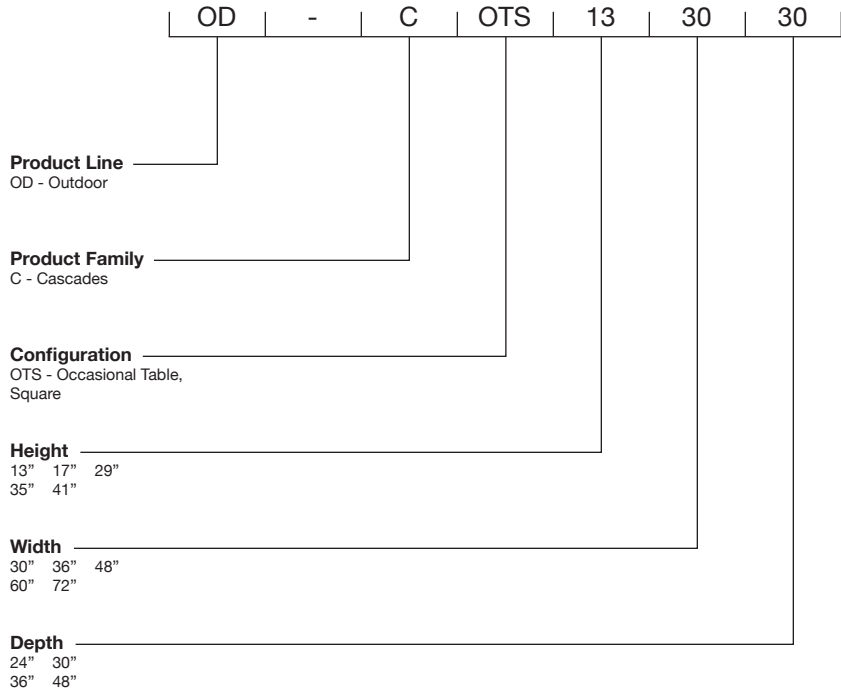

**Product Details**

**Ordering Logic**

Example shown below is a 13”H x 30”W x30”D Cascades Occasional Table. Guide shown below can be used as a reference, however always refer to the price list pages for product numbers rather than attempting to construct them.