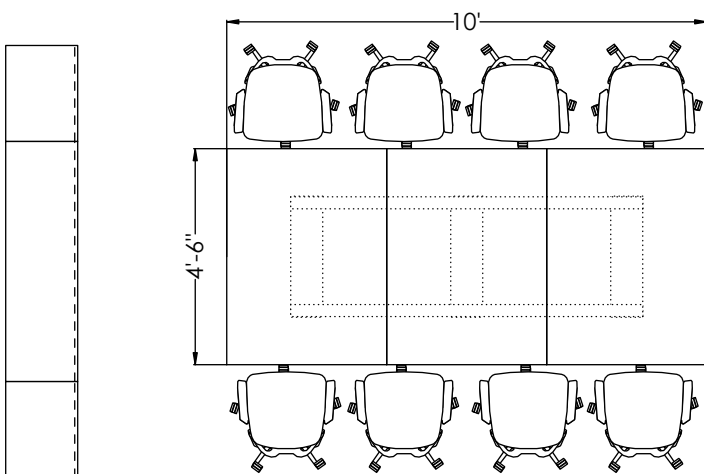

CALIBRATE CONFERENCE[®]

CBCONFTYP003

AIS | IDEA STARTERS

#Part Number	Description	Quantity	Ext. List
17730	Auburn Gray Conference Chair - Express	8	\$8,112.00
2X-CCD2760	CBX Full Depth Cred with Cabinet Doors 18Dx28Hx60W	1	\$3,175.00
3X-DDC2418	Cbx Full Depth 2d Cab 18dx28hx24w	2	\$3,902.00
4X-CTR54120KCb	Table Rectangle 54D X 120W Knife 3 Sec 3 A-Base	1	\$9,848.00
		Total List	\$25,037.00