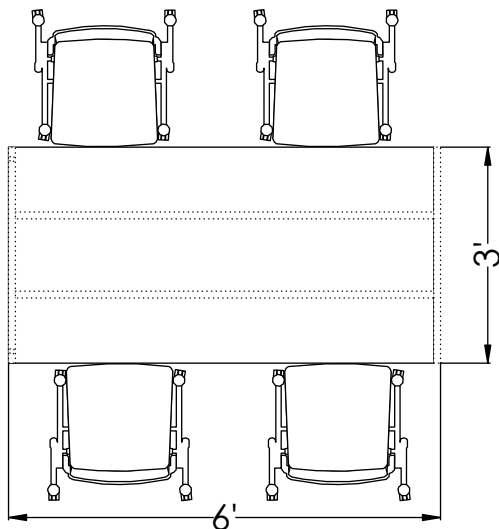

CALIBRATE CONFERENCE[®]

CBCONFTYP009

AIS | IDEA STARTERS

#Part Number	Description	Quantity	Ext. List
16820C	Stow No Arms Mesh Back/fabric Choice Seat	4	\$2,760.00
2X-FPBTM297236FN	Ep Table, Flush With Monitor, 36x72x29, Full Mod	1	\$2,550.00
Total List			\$5,310.00