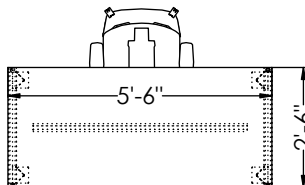

CALIBRATE COUNTDOWN[®]

CCTYP01

AIS | IDEA STARTERS

#	Part Number	Description	Quantity	Ext. List
1	4400	Bolton High Back - Black Mesh Back - Black Seat Fabric	1	\$834.00
2	4657	Devens Black Side Chair Express	1	\$540.00
3	C-OWM166014	Wall Mounted Open Overhead -16Hx60Wx14D	1	\$1,832.00
4	X-CBC203024	CBX Full Depth Floor Bookcase 24Dx21Hx30W	1	\$1,507.00
5	X-LSD661224R	CBX Single Door Locker Right 66h x 12w x 24d	1	\$2,811.00
6	X-PLAT2D3024	Cbx Full Depth Lat Bf 24dx21hx30w	2	\$5,762.00
7	X-TACKSW4530	Cbx Tackboard Wall Mount 45hx30w	1	\$974.00
8	X-TACKWM2860	Cbx Tackboard Wall Mount 28hx60w	1	\$927.00
9	T-RCR306629OLG	Table Desk, Rectangular, 2mm, O-Leg, 30Dx66Wx29H	1	\$3,265.00
10	W-SURF2490	WORKSURFACE RECT 24"D X 90"W X 1 1/8"TH	1	\$998.00
			Total List	\$19,450.00