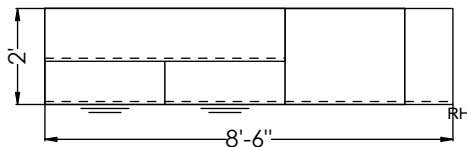

CALIBRATE COUNTDOWN[®]

CCTYP01

AIS | IDEA STARTERS

#	Part Number	Description	Quantity	Ext. List
1	4400	Bolton High Back - Black Mesh Back - Black Seat Fabric	1	\$834.00
2	4657	Devens Black Side Chair Express	1	\$540.00
3	C-OWM166014	Wall Mounted Open Overhead -16Hx60Wx14D	1	\$1,832.00
4	X-CBC203024	CBX Full Depth Floor Bookcase 24Dx21Hx30W	1	\$1,507.00
5	X-LSD661224R	CBX Single Door Locker Right 66h x 12w x 24d	1	\$2,811.00
6	X-PLAT2D3024	Cbx Full Depth Lat Bf 24dx21hx30w	2	\$5,762.00
7	X-TACKSW4530	Cbx Tackboard Wall Mount 45hx30w	1	\$974.00
8	X-TACKWM2860	Cbx Tackboard Wall Mount 28hx60w	1	\$927.00
9	T-RCR306629OLG	Table Desk, Rectangular, 2mm, O-Leg, 30Dx66Wx29H	1	\$3,265.00
10	W-SURF2490	WORKSURFACE RECT 24"D X 90"W X 1 1/8"TH	1	\$998.00
			Total List	\$19,450.00