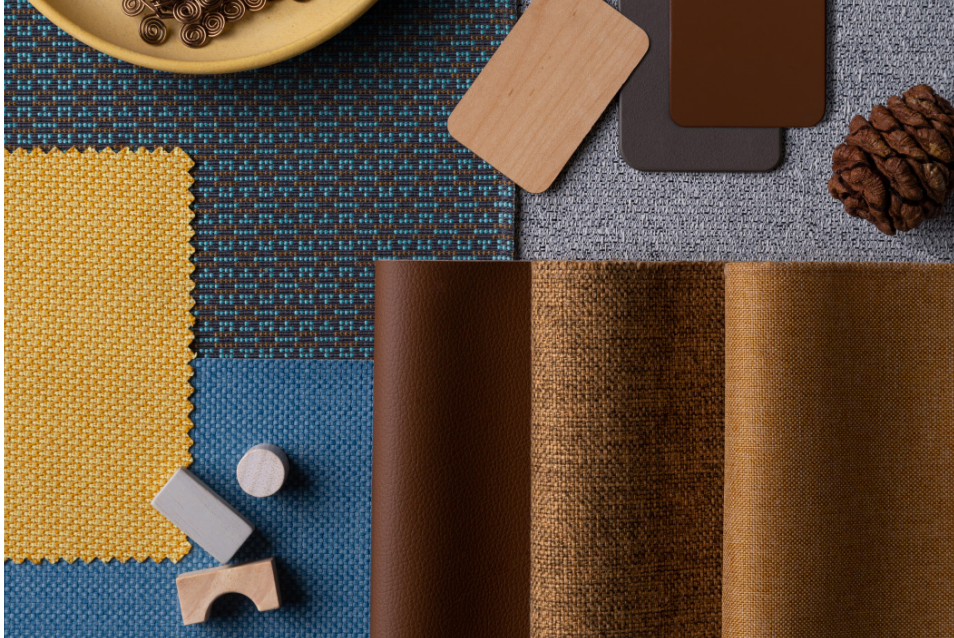

Jasper & Ice

Awe-inspiring formations of minerals and ice provide a backdrop to create ideas that are just the tip of iceberg when surrounded by earthly elements.

FINISHES:

Nature | Wrangler
Stinson Charlotte | Lapis
Mayer Channel | Coral
Momentum Canter | Night
Terrain | Bluebird
Field Elm laminate
Devens Solid Mesh Grey

- Vertical Surfaces
- Seating Upholstery

AIS

Woodlands Escape

Refuge and depth are combined with this mix of dark and light providing a backdrop to delight.

FINISHES:

Spinel | Petoskey
Momentum Bobby | Aqua
Momentum Canter | Brazen
Mayer Legacy | Topaz
Momentum Cover Cloth | Antique
Stinson Hopsack | Fjord
Pierce Brownstone
Midwest Maple laminate
Zagger | Sunny
Brown paint