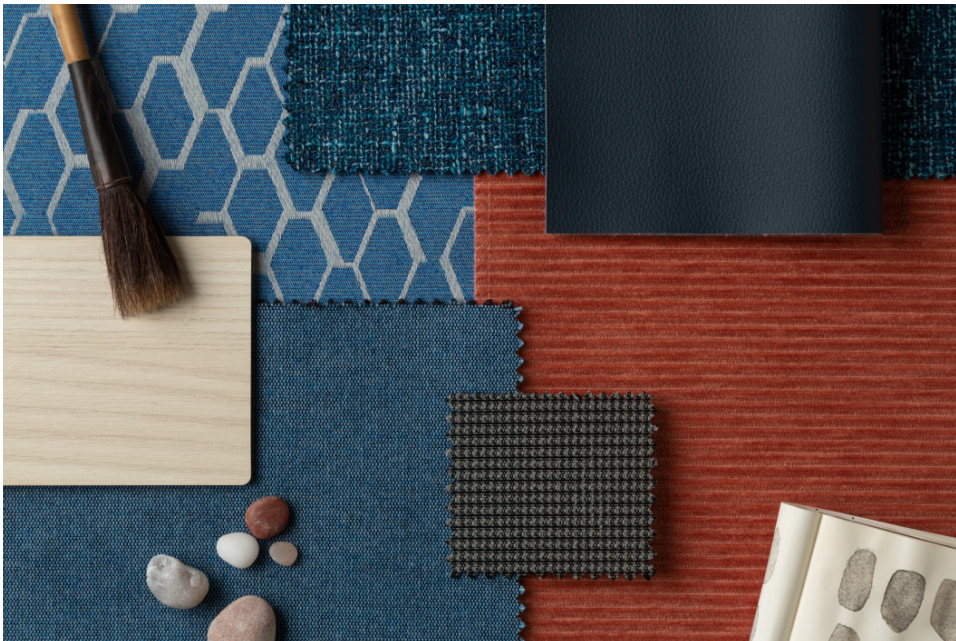

Earth & Sky

Tap into limitless possibilities and unbridled power surrounded by this fundamental environment.

FINISHES:

Off the Grid | Woodchip
Momentum Faux Felt | Lagoon
Stinson Square One | Charcoal
Durdle | Smoke
Neo Walnut laminate
Storm laminate
Brown paint
Devens Solid Mesh Graphite
Clear Lexan Polycarbonate

- Vertical Surfaces
- Seating Upholstery

AIS

Urban Oasis

Partake in an oasis of energetic cityscapes with their inspirational architecture, distinctive materials, and holistic gardens.

FINISHES:

Wellesley | Sandy
Zagger | Cinnamon
Momentum Point | Sage
Mayer Haven | Coral
Mayer Sydney | Ocean
Theory | Cotton
Satin White paint
Phantom Ecru laminate

Jasper & Ice

Awe-inspiring formations of minerals and ice provide a backdrop to create ideas that are just the tip of iceberg when surrounded by earthly elements.

FINISHES:

Nature | Wrangler
Stinson Charlotte | Lapis
Mayer Channel | Coral
Momentum Canter | Night
Terrain | Bluebird
Field Elm laminate
Devens Solid Mesh Grey