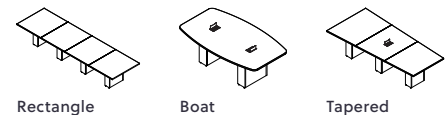

Tables

Rectangle

Boat

Tapered