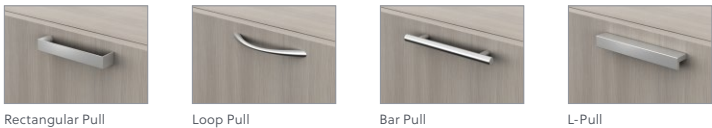

CALIBRATE® SERIES

Reception Stations

AIS

WE'VE GOT YOUR RECEPTION STATIONS COVERED

The Calibrate Series Reception Stations expand this popular line of laminate solutions, making it easy to keep design continuity across your organization. Now it's possible to specify the same finishes from reception, to open plan offices, to private spaces and into meeting areas with the Calibrate Series. Choose from a wide variety of finishes and hardware options to create exactly what you need.

Calibrate Series Reception stations are available with countertops or 28" high privacy stack-ons.

Laminates

The Calibrate Series features a wide range of finishes—expanding your design possibilities and ensuring you can create just the space you need.

Make it Personal

The Calibrate Series offers many hardware options that allow you to express your style. Take your pick.

Availability of materials shown in images may vary due to manufacturers' lifecycle management. Some materials shown are standard on AIS and some are COM. Please check with AIS to confirm availability and pricing.