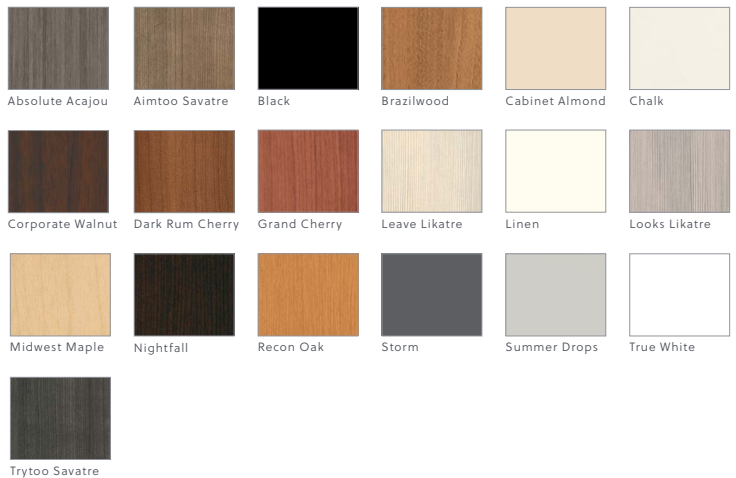

Statement of Line

See price list for complete statement of line.

Calibrate Series Storage with Divi System.

Finish Options

Grade A Laminates

For additional images: imagelibrary.ais-inc.com