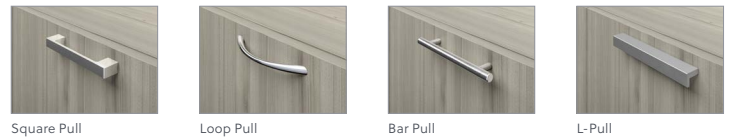

CALIBRATE[®] SERIES

Laminate Storage

AIS

CALIBRATE SERIES LAMINATE STORAGE

Personal storage that effortlessly integrates with all AIS systems.

Inspiration comes easily with the Calibrate Series Storage elements. Its extensive statement of line, broad finish selection, and choice of pulls mean there's something for practically everyone.

AIS quality and details make an impact and make the difference. With robust construction, tight tolerances, precision ball bearings and heavy weight shelf supports, the Calibrate Series will perform year over year. And with dozens of design options — including elevated feet — it's easy to support the widest variety of storage needs. Explore the choices, they're all yours.

Statement of Line

See price list for complete statement of line.

Calibrate Series Storage with Divi System.

Finish Options

Grade A Laminates

For additional images: imagelibrary.ais-inc.com