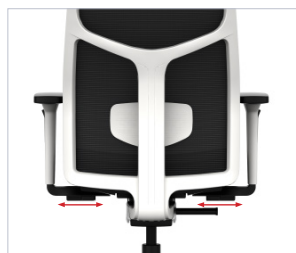

Standard Features

- Black-striped mesh back
- Black upholstered seat with waterfall edge
- White back frame and arms
- Black five-star base with black hard casters
- Synchro-tilt mechanism with front tension adjustment
- Pneumatic seat height adjustment
- Four position back stop
- Height adjustable lumbar
- 3D arms allow height and width adjustment with front/back travel
- 300 pound rating
- BIFMA compliant
- CAL 117 fire code compliant
- Ships unassembled. Toolless, quick-connect assembly in under 3 minutes.

Standard Finishes Include:

Chelsea Black-striped mesh back

Chelsea Black upholstery

Weight	31.6 lbs
Width	26.5"
Depth	26.5"
Height	39.5 - 44.6"
Seat Height	16-21"
Seat Depth Adjustment	2.25"
Arm Height	7.4 - 11.3"
Adjustable Lumbar	2.4"

3D Arm Measurements

Arm Height Adjustment	3.9"
Width Adjustment	1.4"
Back to Front Travel	1.6"

Adjustable lumbar with 2.4" of height adjustment.

3D arms with 1.4" of arm width adjustment

Slim profile synchro-tilt mechanism.