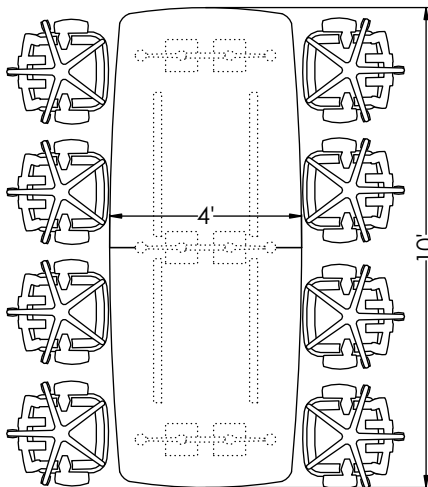

## D2DTYP001

**AISS** | IDEA STARTERS

#Part Number	Description	Quantity	Ext. List
14900C	Natick Black Configurable Task Chair	8	\$8,208.00
2T-PBR4812029ATG TBL, PBL, 2mm, 48Dx120Wx29H, ALT35, GLD		1	\$4,384.00
<b>Total List</b>			<b>\$12,592.00</b>