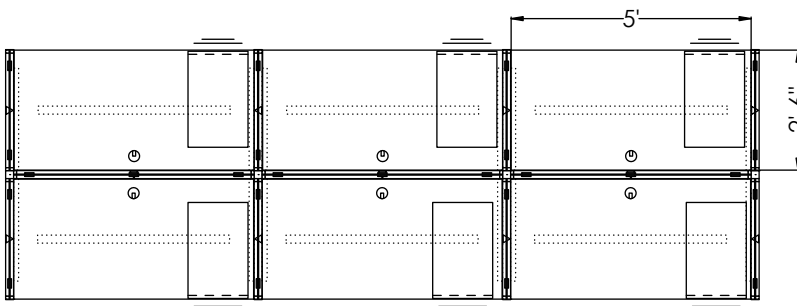

DIVI WORKSTATIONS[®]

DIVITYP005

AIS | IDEA STARTERS

#	Part Number	Description	Quantity	Ext. List
1	E-MW8W4DO1-W	White Duplex Outlet - Line 1	3	\$243.00
2	E-MW8W4DO2-W	White Duplex Outlet - Line 2	3	\$243.00
3	E-MW8W4DO3-W	White Duplex Outlet - Line 3	3	\$243.00
4	E-MW8W4DO4-W	White Duplex Outlet - Line 4 - Dedicated	3	\$243.00
5	E-MX8W4PTPC21	21 in. Electrical Jumper (Extended Panel To Panel)	3	\$693.00
6	E-UN8W4BIFL	LH Receptacle Mounted Base Infeed - 72L - 8 Wire, 4 Circuit	1	\$550.00
7	P-DLBS3W	Divi LINEAR BASE RACEWAY SHROUD 3-WAY 90 DEGREES	2	\$54.00
8	P-DLFPFM5030	Divi LINEAR HARD PANEL-PWR-PERM MONO- 50H X 30W	1	\$1,160.00
9	P-DLFPFM5060	Divi LINEAR HARD PANEL-PWR-PERM MONO- 50H X 60W	3	\$4,764.00
10	P-DLFRPM5030	Divi LINEAR Hard PANEL -NPWR-PERM MONO- 50H X 30W	7	\$5,628.00
11	P-DLSEOR	DIVI LINEAR BASE RACEWAY SHROUD END OF RUN	8	\$216.00
12	WPS-UNCT30L	Regular Cantilever - Left Hand - 30D	6	\$1,134.00
13	WPS-UNCT30R	Regular Cantilever - Right Hand - 30D	6	\$1,134.00
14	Y-3P3B1U0830B	Divi Clip Screen, Panel Top, 1/4" Glass, 8hx30w	8	\$3,856.00
15	Y-3P3B1U0860B	Divi Clip Screen, Panel Top, 1/4" Glass, 8hx60w	3	\$1,917.00
16	WPS-VC48	U-Channel - 48W	6	\$804.00
17	S-PEDBFMJ24V2	Mobile Pedestal - B/F - 24D	6	\$8,040.00
18	WS3060	Rectangular - 2mm Edge - 30D x 60W	6	\$5,262.00
			Total List	\$36,184.00