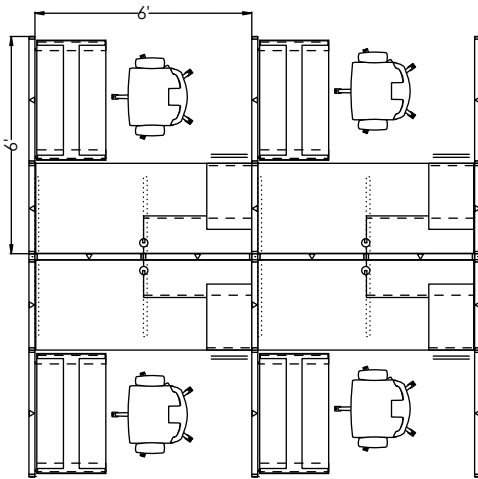

DIVI WORKSTATIONS®

DIVITYP007

AIS | IDEA STARTERS

#	Part Number	Description	Quantity	Ext. List
1	4471	Bolton Mid Back - Black Mesh Back - Black Seat Fabric	4	\$2,656.00
2	E-MW8W4DO1	Black Duplex Outlet - Line 1	2	\$162.00
3	E-MW8W4DO2	Black Duplex Outlet - Line 2	2	\$162.00
4	E-MW8W4DO3	Black Duplex Outlet - Line 3	2	\$162.00
5	E-MW8W4DO4	Black Duplex Outlet - Line 4 - Dedicated	2	\$162.00
6	E-MX8W4PTPC1818	in. Electrical Jumper (Panel To Panel)	2	\$440.00
7	E-MX8W4PTPC2121	in. Electrical Jumper (Extended Panel To Panel)	1	\$231.00
8	E-UN8W4BIFL	LH Receptacle Mounted Base Infeed - 72L - 8 Wire, 4 Circuit	1	\$550.00
9	P-DLBS3W	DIVI LINEAR BASE RACEWAY SHROUD 3-WAY 90 DEGREES	2	\$54.00
10	P-DLFRPM6636	DIVI LINEAR HARD PANEL-PWR-PERM MONO- 66H X 36W	4	\$5,452.00
11	P-DLFRPM5042	DIVI LINEAR Hard PANEL -NPWR-PERM MONO- 50H X 42W	6	\$5,766.00
12	P-DLFRPM6630	DIVI LINEAR Hard PANEL -NPWR-PERM MONO- 66H X 30W	6	\$5,526.00
13	P-DLSEOR	DIVI LINEAR BASE RACEWAY SHROUD END OF RUN	6	\$162.00
14	WPS-UNCT30L	Regular Cantilever - Left Hand - 30D	4	\$756.00
15	WPS-UNCT30R	Regular Cantilever - Right Hand - 30D	4	\$756.00
16	RCR244229HG	TBL, REC, 2mm, 24Dx42Wx29H, HAL, E SERIES GLD - 2 STAGE	4	\$11,196.00
17	A-LEDTL-61024	24 Led Task Light, W/ Dimmer & Transformer	4	\$2,124.00
18	S-FDUDV36L	Type C Flipper Unit - Laminate Face - 36W	4	\$4,228.00
19	S-PEDFFJ24	Pedestal - F/F - 24D	4	\$4,460.00
20	W-WS3072	Rectangular - 2mm Edge - 30D x 72W	4	\$4,276.00
21	X-BARHANDLE	Bar Pull Handle with Paint Options	8	\$224.00
			Total List	\$49,505.00