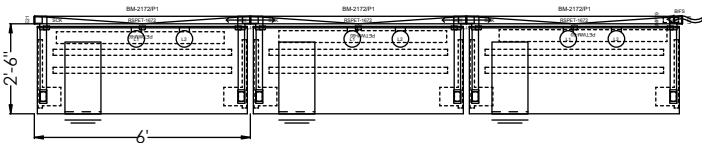

ENCOUNTER POWERBENCH®

ENCBHTYP008

AIS | IDEA STARTERS

| # | Part Number | Description | Quantity | Ext. List |
|----|---------------|---|-------------------|--------------------|
| 1 | E-MW8W4DO1 | Black Duplex Outlet - Line 1 | 3 | \$243.00 |
| 2 | E-MW8W4DO2 | Black Duplex Outlet - Line 2 | 3 | \$243.00 |
| 3 | E-MW8W4PJ30E | 51 in. Electrical Jumper (Pt 30E) | 2 | \$688.00 |
| 4 | E-UN8W4BIFS | Side Mounted Base Infeed - 72L - 8 Wire, 4 Circuit | 1 | \$513.00 |
| 5 | PB-2HSS3072 | Encounter PwrBench HAT 2Leg, Sgl Sided,Sq Edge,Grom,30x72 | 3 | \$9,753.00 |
| 6 | T-BBSCK | Encounter PwrBeam Beam Spine Connection Kit, H Leg Only | 6 | \$240.00 |
| 7 | T-BPSS72 | Encounter PwrBeam Single Sided Power Spine Kit 72 | 3 | \$5,064.00 |
| 8 | T-BREC | Encounter PwrBeam Raceway Endcap Painted | 2 | \$110.00 |
| 9 | T-BUMP29 | Encounter PwrBeam UnderMnt pole for 29h | 1 | \$491.00 |
| 10 | T-MBHSS30L | Encounter PwrBench H-Leg 30D LH Single-Sided | 3 | \$3,318.00 |
| 11 | T-MBHSS30R | Encounter PwrBench H-Leg 30D RH Single-Sided | 3 | \$3,318.00 |
| 12 | A-PETWM60 | PET Suspended Wire Manager 60w | 3 | \$1,884.00 |
| 13 | S-PEDBFJ1224 | PEDESTAL - BOX/FILE MOBILE L SERIES 12"W X 24"D | 3 | \$2,664.00 |
| 14 | X-RECTHANDLE | Rectangular Pull Handle with Paint Options | 6 | \$168.00 |
| 15 | Y-5R4G2U1672B | Lite Clip Scrn,Frnt-Rr,PET,Dim G,UMnt,Uni,16hx72w | 3 | \$1,893.00 |
| | | | Total List | \$30,590.00 |