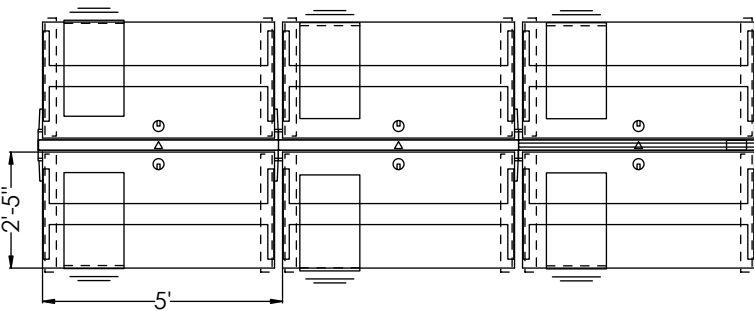

ENCOUNTER POWERBEAM®

ENCBMTYP001

AIS | IDEA STARTERS

#	Part Number	Description	Quantity	Ext. List
1	E-HM8W4PJ30	PASS THROUGH JUMPER - AO2 8W4C - 39"(PASS THRU 30" PANEL)	2	\$576.00
2	E-MW8W4DO1	Black DUPLEX OUTLET LINE 1 - 8W 4C - W/SCREW	6	\$486.00
3	E-MW8W4DO2	Black DUPLEX OUTLET LINE 2 - 8W 4C - W/SCREW	6	\$486.00
4	E-UN8W4BIFS	BASE INFEED - AO2/MWALL - 8 WIRE 4 CIRCUIT - SIDE MOUNTED	1	\$513.00
5	O-SSH2060	SPINE SCREEN 50H HORIZON 20H 60W	3	\$2,874.00
6	T-BP60	Encounter PwrBeam Double Sided Powered Spine Kit 60	3	\$4,536.00
7	T-BPCT60	Encounter PwrBeam Power Cord Tray 60w	6	\$1,332.00
8	T-BREC	Encounter PwrBeam Raceway Endcap Painted	2	\$110.00
9	T-BTLEG2118	Encounter PwrBeam 18 inch T-Leg for 21h	4	\$1,380.00
10	T-BUMP21	Encounter PwrBeam UnderMnt pole for 21h	1	\$441.00
11	T-RCR306029HG TBL, REC, 2mm, 30Dx60Wx29H, HAL, E SERIES GLD 2 STAGE		6	\$18,678.00
12	S-PEDBFMJ24V2 Mobile Pedestal - B/F - 24D		6	\$8,040.00
Total List				\$39,452.00