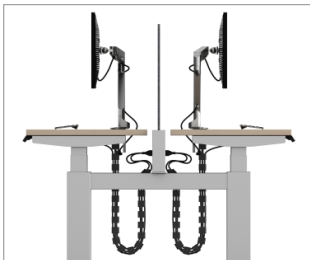

Coming
Summer
2023

ENCOUNTER™

PowerBench with H-Leg Base

AIS

ENCOUNTER BENCH

ELEVATE THE WORKPLACE

Encounter Bench evolves our popular PowerBeam product, adding ergonomics to the proven power platform. Height adjustable worksurfaces are integrated into the H-Leg base, optimizing health and comfort throughout the day. The structural metal H-leg base option of Encounter Bench brings a modern design with a light aesthetic. Even better, choose from 20+ paint colors for the H-Leg, ensuring a range of moods can be created with Encounter Bench.

Features

- Structural Metal H-Leg Base Support
 - H-Leg Height: 21" (29" including 8" Beam)
- 2 Stage Height Adjustable Worksurface
 - Height Adjustment Range: 26.26" – 45.94"
 - Worksurface Depth: 24, 30"
 - Worksurface Width: 48 – 84"
- Supports 120° applications
- 4 circuit power
- Power infeed from ceiling, floor or wall
- Supports double- and single-sided applications
- H-Legs have glides with 1 ¼" vertical adjustment
- Power cord tray attachment optional
- Vertical wire management optional
- Multiple screen options available
- Beam and H-Leg available in all AIS Paints
- Telescoping height adjustable legs available in black, metallic silver, or satin white

Double-sided Encounter Bench

Single-sided Encounter Bench

Proven power platform keeps power in reach and cords tidy.

Also available with Laminate Base

Grade A Paints*

Grade A Laminates*

Encounter Bench shown on front with Baltic Blue Paint, True White Laminate and Devens seating.