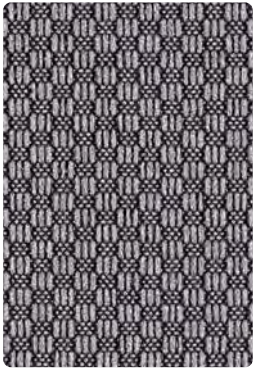

Engage
Toffee

Mirador
Bahamas

Mirador
Lake Blue

Mirador
Light Green

Mirador
Midnight Black

Mirador
Navy Blue

Mirador
Neutral

Mirador
Pacific

Mirador
Red

Mirador
Rusty

Mirador
Stone

Mirador
Storm

Grade A Vertical Surface Fabrics

New England
Cambridge

New England
Concord

New England
Dixville Notch

New England
Ivory

New England
Lexington

New England
Moss

New England
Newton

New England
Night

New England
Whale

New England
York

Rainfall
Bliss

Rainfall
Shore

Rainfall
Sundown

Rainfall
Twilight

Simplicity
Blue Smooth

Simplicity
Chamoise

Grade A Vertical Surface Fabrics

Simplicity
Grey Blue

Simplicity
Sandy Pebble