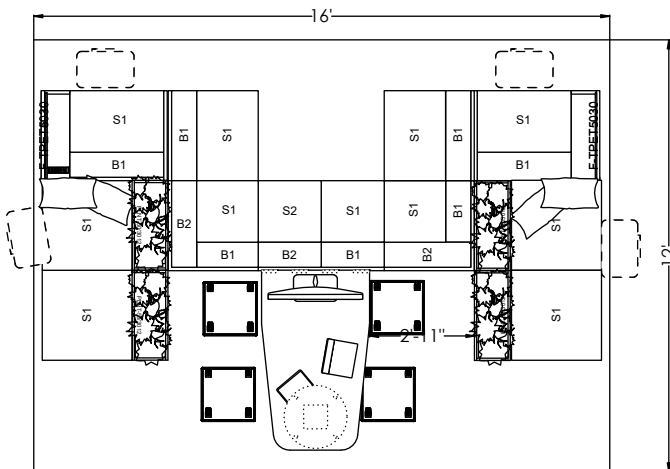

# LB LOUNGE®

## LB TYP001

#	Part Number	Description	Quantity	Ext. List
1	F-CC3NR504230	Chatham Cove 3-Sided Right Non-Powered 50h x 42w x 30d	1	\$3,437.00
2	F-CC3PL504230	Chatham Cove 3-Sided Left Powered 50h x 42w x 30d	1	\$3,684.00
3	F-CUBE181818	Volker Cube w/Casters - 18x18x18	4	\$3,336.00
4	F-SCCR303030C	LB LOUNGE, BACKLESS, 30 WIDTH CLOSED BOTTOM	4	\$3,960.00
5	F-SCCR503030L	LB LOUNGE, CORNER, 50 TALL, SOLID BASE, REAR OVERLAY, LEFT	2	\$4,916.00
6	F-SSC503030C	LB Lounge 1 Seat 50H X 30W X 30 Open Base	2	\$2,964.00
7	F-SSS504230C	LB LOUNGE 2 SEAT 50"H X 42"W X 30" SOLID BASE	1	\$1,912.00
8	F-TPET5030	Chatham Cove Insert PET 50 x 30	2	\$858.00
9	T-LT	Laptop Table	4	\$2,200.00
10	X-CP503012	Calibrate Dry Planter 50Hx30Wx12D	4	\$8,620.00
11	T-KYR366029SDG	COLLAB TBL, KEY TOP, 2mm, 36Dx60Wx29H, DISC	1	\$2,398.00
12	X-CTWK	Collaborative Table Wall Mount Kit (4 Black Brackets)	1	\$47.00
			<b>Total List</b>	<b>\$38,332.00</b>