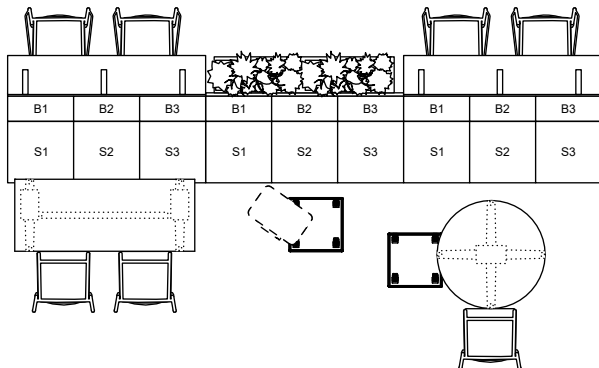

LB LOUNGE®

LBTYP003

#	Part Number	Description	Quantity	Ext. List
1	3500CBO	Pierce Side Chair on Glides, Brown Back/Fabric Gray Frame	3	\$1,206.00
2	3570CBK	Pierce Stool Black Back Fabric Choice Seat Gray Frame	4	\$2,312.00
3	F-CUBE181818	Volker Cube w/Casters - 18x18x18	2	\$1,470.00
4	F-LBLL1366	LB LOUNGE LEDGE KIT 13"d X 66"w	2	\$2,626.00
5	F-SSS426630C	LB LOUNGE 3 SEAT 42"H X 66"W X 30" SOLID BASE	3	\$7,107.00
6	PIERCEPACK	Pack fee per Chair is less than multiple of 3	1	\$20.00
7	T-LT	Laptop Table	1	\$550.00
8	X-CP426012	Calibrate Dry Planter 42Hx60Wx12D	1	\$2,443.00
9	X-GANGKIT	Ganging Kit for Casegoods	1	\$16.00
	10T-RCR246029SCGTbl, Rec, 2mm, 24dx60wx29h, Stlc24, Gld		1	\$1,822.00
	11T-RDR3629SXG Tbl, Rnd, 2mm, 36dx29h, Stlx36, Gld		1	\$1,381.00
Total List				\$20,953.00