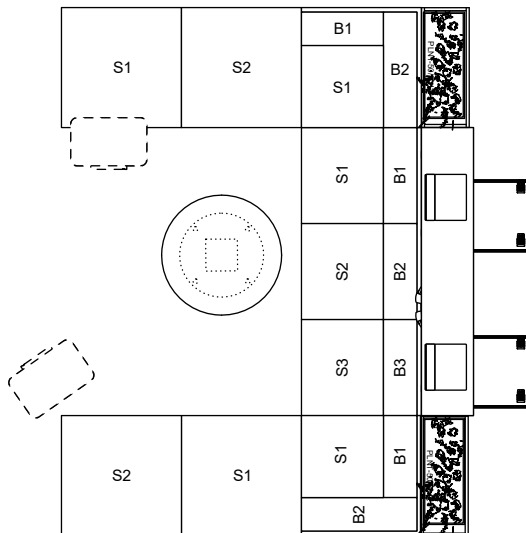

LB LOUNGE®

LBTYP004

#	Part Number	Description	Quantity	Ext. List
1	F-CUBE181818	Volker Cube w/Casters - 18x18x18	2	\$1,394.00
2	F-LBLL1372	LB LOUNGE LEDGE KIT 13'd X 72"w	1	\$1,635.00
3	F-SCCR306030C	LB LOUNGE, BACKLESS, 60 WIDTH CLOSED BOTTOM	2	\$2,718.00
4	F-SSCR503030L	LB LOUNGE, CORNER, 50 TALL, OPEN BASE, REAR OVERLAY, LEFT	1	\$2,433.00
5	F-SSCR503030L	LB LOUNGE, CORNER, 50 TALL, OPEN BASE, REAR OVERLAY, LEFT	1	\$2,433.00
6	F-SSS427230C	LB LOUNGE 3 SEAT 42"H X 72"W X 30" SOLID BASE	1	\$3,041.00
7	T-LT	Laptop Table	2	\$1,100.00
8	X-CP503012	Calibrate Dry Planter 50Hx30Wx12D	2	\$4,310.00
9	T-RDR3016DSG	TBL, RND, 2mm, 30Dx16H, DISC, GLD	1	\$1,444.00
10E	BELLA1050-UTBella 1050, Under Mount, 2 Outlet, USB A & C, White		2	\$1,798.00
			Total List	\$22,306.00