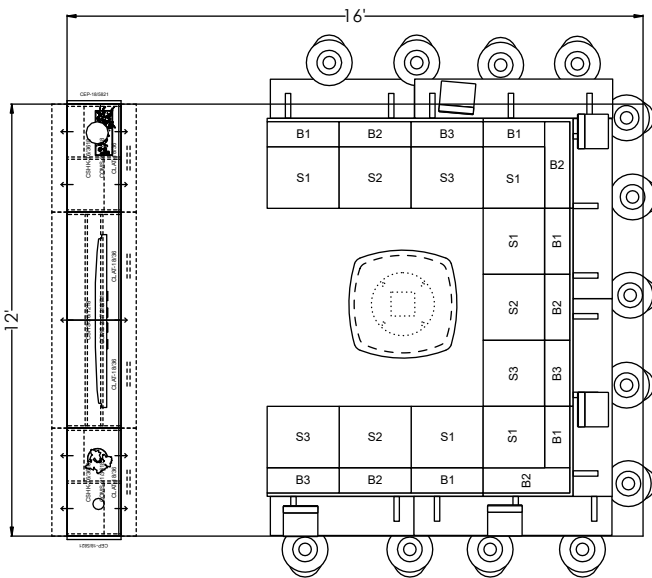

LB LOUNGE®

LBTYP009

#	Part Number	Description	Quantity	Ext. List
1	6470C	Rutland Perch Chair Height Adjustable - Configurable	13	\$7,059.00
2	F-LBLL1348	LB LOUNGE LEDGE KIT 13"d X 48"w	2	\$1,922.00
3	F-LBLL1360	LB LOUNGE LEDGE KIT 13"d X 60"w	1	\$1,297.00
4	F-LBLL1366	LB LOUNGE LEDGE KIT 13"d X 66"w	3	\$3,939.00
5	F-SCCR423030L	LB LOUNGE, CORNER, 42 TALL, SOLID BASE, REAR OVERLAY, LEFT	2	\$4,304.00
6	F-SSC426630C	LB Lounge 3 Seat 42H X 66W X 30 Open Base	1	\$2,247.00
7	F-SSC427230C	LB Lounge 3 Seat 42H X 72W X 30 Open Base	2	\$5,110.00
8	C-CEP185821	CB Community EP Mid Mount 18d x 58h x 21h	2	\$1,214.00
9	C-CLATB1836	CB Community Single Height Hidden Box Drawers 13H x 36W x 18	4	\$8,768.00
10	10C-COMSNP-3618CB	Community Spine No Pwr 36w x 18d	2	\$4,012.00
11	11C-COMSP1-7218	CB Community Spine Pwr 1 Side 72w x 18d	1	\$3,660.00
12	12C-CSH367218S	CB Community Spine Hutch S 72w x18d x 36h	1	\$3,331.00
13	13C-CSH373618K	CB Community Spine Hutch K 36w x 18d x 37h	2	\$4,272.00
14	14T-PBK3616DSG	TBL, PBL, KNF, 36Dx16H, DISC, GLD	1	\$2,996.00
Total List			54	\$54,131.00