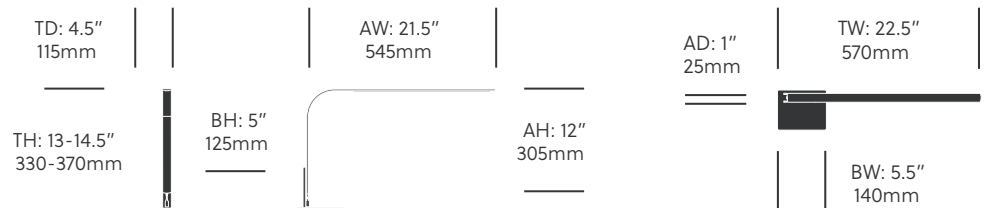

Pablo®

Performance Details

Pivoting, scratch-resistant steel base. Aluminum arm with clear lens and full range dim control. LIM Rotates 360 degrees around magnetic attachment to the base. Comes with a removable, silvertone cord and one wire management clip.

Voltage:	120/220V 60Hz
Power consumption:	7 watts
Color temperature:	3000K
Luminosity:	325 lumens
Luminaire efficacy:	46 lumens/watt
Color rendition index:	85
Rated lifespan:	50,000 hours
Bulb type:	LED
Cord length:	10 feet

Standard Finish

Textured White

Dimensions

Total Height:	13" - 14.5"
Total Width:	22.5"
Total Depth:	4.5"
Arm Width:	21.5"
Arm Height:	12"
Base Width:	5.5"
Base Height:	5"

LIM ships flat-packed. Minor assembly required.