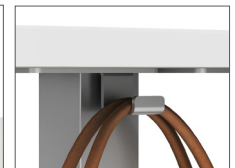

### Personal Task Lighting

Brighten your workspace with Talia™, LIM™, and Pixo Plus™.

Add a pop of color with a variety of grade C paint options.

Pencil Groove

Tech Cradle

Standard bag hook beneath worksurface