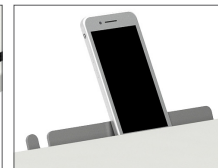

### Personal Task Lighting

Brighten your workspace with Talia™, LIM™, and Pixo Plus™.

Add a pop of color with a variety of grade C paint options.

Pencil Groove

Tech Cradle

Standard bag hook beneath worksurface