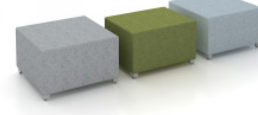

NV with Tablet

MODULAR LOUNGE

Hakr Modular

Hakr Modular with Ledge

Soft Modular

LB Lounge™

LB Ledge

OTTOMANS + BENCHES

Hakr

Soft

LB

Volker™ Cubes

OCCASIONAL TABLES + WORK TABLE-DESKS

Prisma™

Chic

Hakr

LB
(with or without power)

Volker Nesting Table

Laptop Table

Sit-to-Stand Mobile Desk