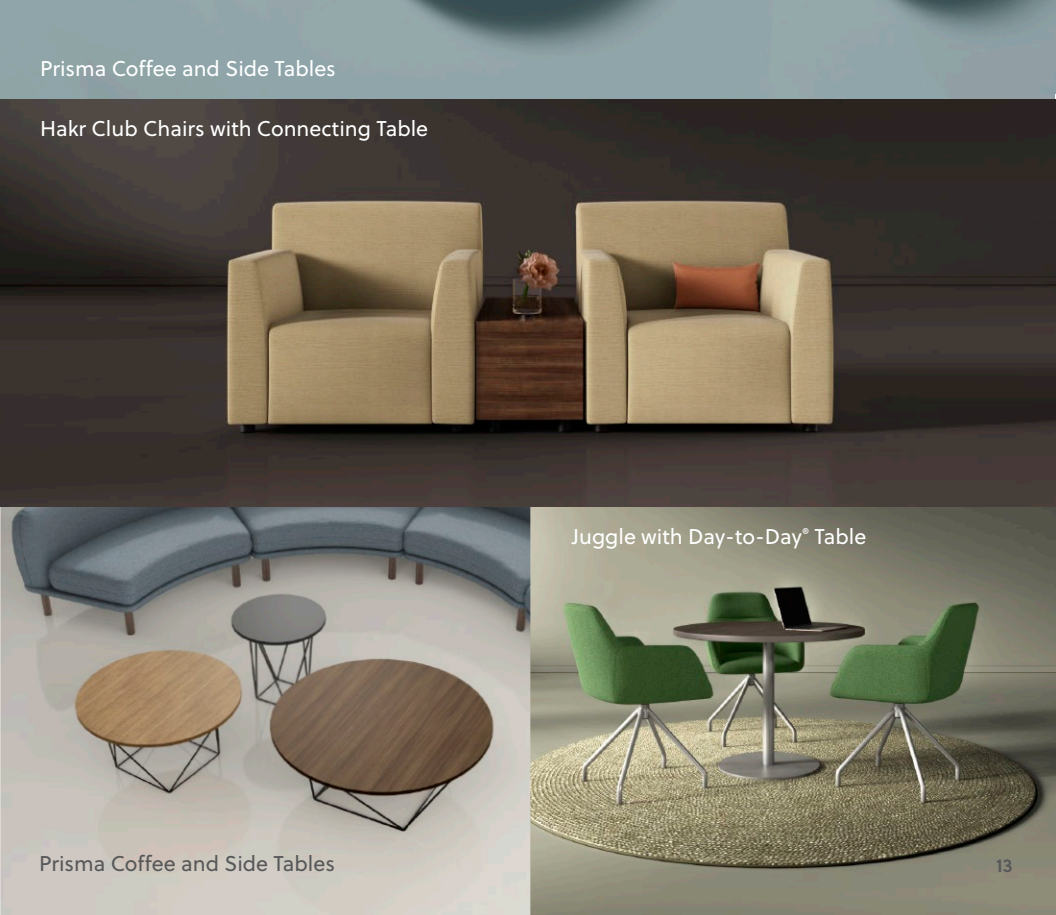

START SMART WITH NV™

Begin with essential pieces you can build on as your business grows.

Soft, Hakr, and Volker™ Ottomans

Prisma Coffee and Side Tables

Soft Modular

Hakr Club Chairs with Connecting Table

Juggle with Day-to-Day® Table

Prisma Coffee and Side Tables

SPICE IT UP

Add Juggle™ seating, Prisma™ tables or a variety of tables and ottomans throughout your space to pull it all together.

WORK THE ROOM

Create a flexible floorplan that invites workers to flow naturally between focusing, collaborating, and kicking back, encouraging healthy movement along the way.