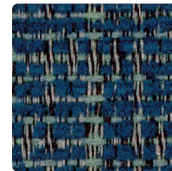

471-013
Spruce

471-016
Slate

471-008
Jam

471-014
Imperial

471-023
Mallard

SYDNEY
456-000 Taupe

456-017
Butterscotch

456-003
Leaf

456-008
Mulberry

456-016
Silver

456-009
Tangerine

456-023
Pine

456-004
Ocean

456-006
Iron

RUMBA
462-006 Abalone

462-002
Butterscotch

462-013
Spa

462-017
Fossil

462-001
Cardinal

462-004
Cobalt

462-016
Char

Additional colors are available. Please refer to the Mayer Fabrics website.

Mayer Fabrics Upholstery

Technical Information