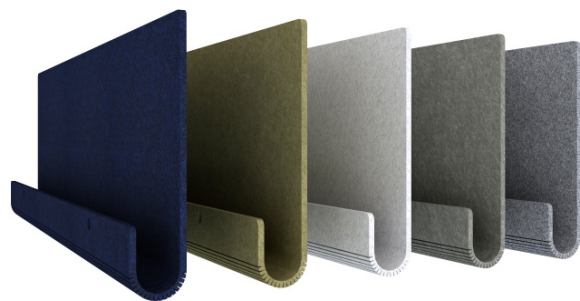

PET SLING

Convenient Personal Storage

AIS

PET SLING STORAGE MADE SIMPLE

PET Slings are the perfect solution for personal storage. Quickly stow bags or personal items while you work. The flexible, light weight material is friendly on knees, won't get in the way of leg space and keeps items within easy reach. PET is a 100% recyclable material with no waste in its manufacturing process, making it an environmentally friendly solution.

Two Sizes:

- 17.5 d x 14h x 8w (for 24" workspaces)
- 23.5d x 14h x 8w (for 30" workspaces)
- Attaches to any worksurface or table in minutes.
- Easy to add to existing workspaces.
- Each sling can hold up to 15 pounds of weight.
- PET Screens are a sustainable material made from plastic bottles.
- PET colors: Light Grey, Medium Grey.
- PET, stands for polyethylene terephthalate and is a form of polyester.

Two Lengths to Fit Your Worksurface Depth

PET Sling Colors

Light Grey

Medium Grey

Warm Grey

Navy

Olive Green

Coordinate with PET Wire Managers and Screens