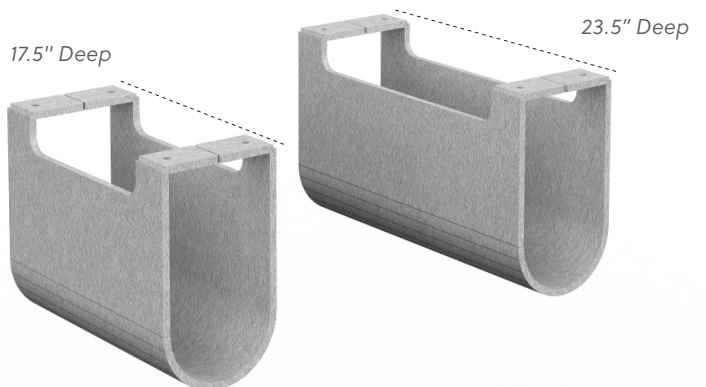

Two Lengths to Fit Your Worksurface Depth