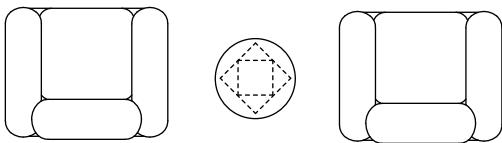

PRISMA OCCASIONAL TABLES[®]

PRISTYP002

AIS | IDEA STARTERS

#Part Number	Description	Quantity	Ext. List
1LSOFT1C	Soft Lounge Club Chair, Configurable	4	\$11,176.00
2TL-PRTB1	Prisma 42" Large Coffee Table	1	\$1,950.00
3TL-PRTB3	Prisma 20" Side Table	2	\$2,300.00
Total List			\$15,426.00