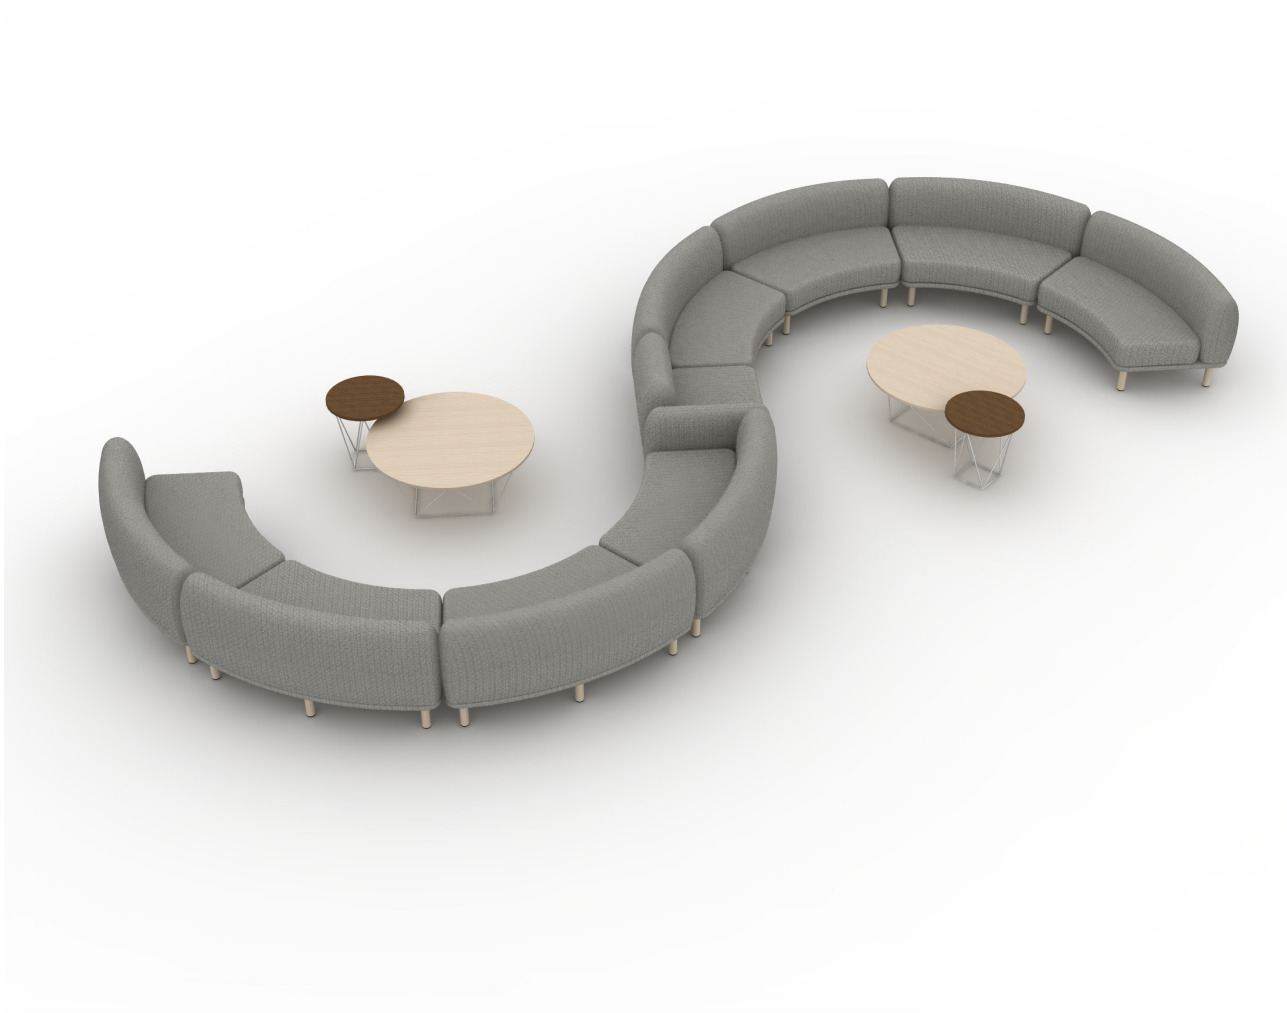

SOFT LOUNGE®

SOFTTYP002

#	Catalogue	Part Number	Description	Quantity	Ext. List
1	AIS	LSOFTCRNR45	Soft Modular Lounge Corner, 45-degree	8	\$27,552.00
2	AIS	LSOFTMODRH	Soft Modular Lounge, Single Arm RH	1	\$2,469.00
3	AIS	TL-PRTB1	Prisma 42" Large Coffee Table	2	\$3,900.00
4	AIS	TL-PRTB3	Prisma 20" Side Table	2	\$2,300.00
Total					\$36,221.00