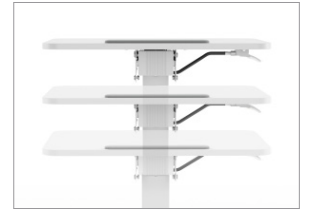

### Features

- Supports short and long term work, alone or collaboratively
- Moves with users throughout the day for use in different settings
- Designed for dual-purpose as a desk or podium
- Pneumatic height paddle adjustment encourages sitting or standing to support posture shifts throughout the day (Height Range: 29.9" – 42.9")
- Pivot top angles toward user with a simple lever adjustment, offering up to 30° of worksurface tilt with six preset positions
- Optimal worksurface supports most daily needs (26" W x 20.5"D; .71" thick, 17.6 lb capacity)
- Mobile base can be secured with locking front casters. Base designed to accommodate users' feet whether seated or standing. Base: (25.6" W x 21.7" D)

### Finishes

Matte white laminate and edge banding with Satin White Leg

Two-tone casters are white and grey

Convenient paddle provides 13" of pneumatic height adjustment.

Six preset positions offer up to 30° of tilt adjustment with the touch of a lever.