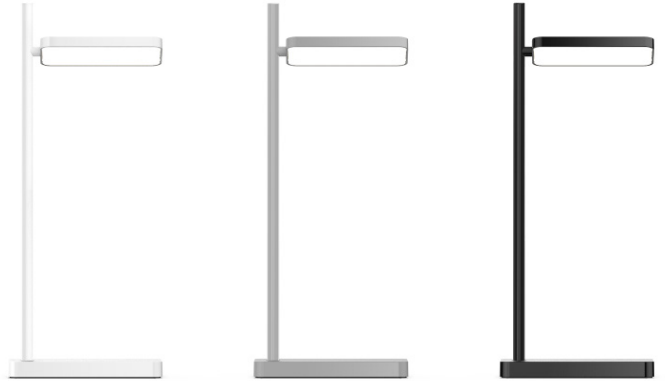

# SIMPLE AND INTUITIVE PERSONAL LED LIGHT

Talia, sleek and economic, is designed for maximum light control, pairing fully dimmable and glare-free flat light technology with 360° post rotation and 180° shade rotation. For added convenience, Talia includes induction charging to accommodate mobile devices + USB port.

## Features

- Sleek rectangular design
- Flat panel LED
- 360° post rotation and 180° head rotation
- Full range dim control (100 – 10%)
- 3.9"W x 15.5"H x 6.4"D
- Rectangular base incorporates wireless induction charging + USB port
- 6-hour energy saving auto-off timer
- Features elegant contrasting matte with gloss surfaces in white, grey, and black with coordinating power cords

## Finishes

White  
Matte | Gloss

Grey  
Matte | Gloss

Black  
Matte | Gloss

Base integrates wireless induction charging technology + USB port ensuring mobile devices and accessories are easy to charge.

**Pablo**