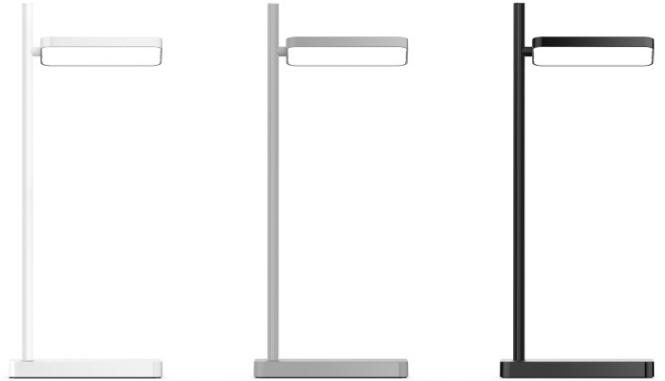

TALIA™ PERSONAL TASK LIGHT

By Pablo® Designs | Mixers Collection™

AIS

SIMPLE AND INTUITIVE PERSONAL LED LIGHT

Talia, sleek and economic, is designed for maximum light control, pairing fully dimmable and glare-free flat light technology with 360° post rotation and 180° shade rotation. For added convenience, Talia includes induction charging to accommodate mobile devices + USB port.

Features

- Sleek rectangular design
- Flat panel LED
- 360° post rotation and 180° head rotation
- Full range dim control (100 – 10%)
- 3.9"W x 15.5"H x 6.4"D
- Rectangular base incorporates wireless induction charging + USB port
- 6-hour energy saving auto-off timer
- Features elegant contrasting matte with gloss surfaces in white, grey, and black with coordinating power cords

Sustainability

- Minimal use of materials
- Ships flat-packed
- 97% of material is recyclable
- Uses only 6.8W of power (90% more efficient than comparable lights)
- Halogen light source, 40% more efficient than CFL
- Designed for disassembly
- Lasts for 50K hours or 25 years of daily use

Finishes

White
Matte | Gloss

Grey
Matte | Gloss

Black
Matte | Gloss

Base integrates wireless induction charging technology + USB port ensuring mobile devices and accessories are easy to charge.

Pablo

For additional images: imagelibrary.ais-inc.com