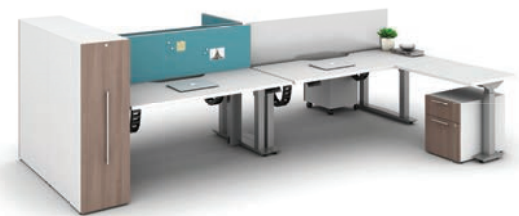

## Features

- Manufactured with high strength steel supports and cross braces.
- Electric motors exceed BIFMA cycle and strength standards.
- Available in single-sided, double-sided or 120 degree triple-sided applications, with multiple fixed or height adjustable return surface options and worksurface shapes.
- Option to create both adjustable or fixed height benches in same run.
- Easy access to power and data.
- Soft collision technology that halts and retracts when table surface meets resistance.
- Available in standard AIS finishes.

## Aloft Bench Kits & Returns

Single-Sided Bench Kit

Double Sided Bench Kit

120 Single-Sided Bench Kit

120 Double-Sided Bench Kit

120 Triple-Sided Bench Kit

Rectangular Return

Rectangular Return