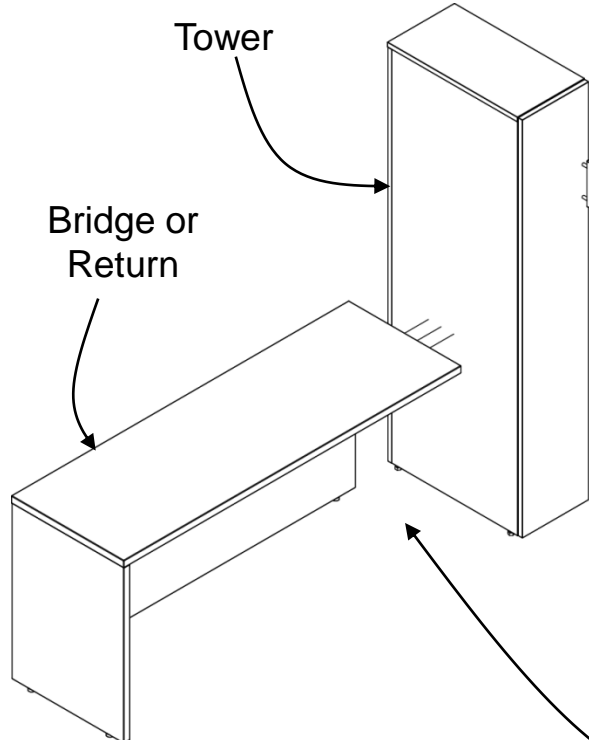

# Calibrate Installation

# Return and Bridge Assembly

Flat Plate  
2 places  
WPD-FP

Flat head wood screw  
#9 x 7/8 long  
#2 Phillips drive  
silver x 8  
RH-QS0978

L Bracket  
O-WSLB  
2 places

Flat head wood screw  
#9 x 7/8 long  
#2 Phillips drive  
silver x 16  
RH-QS0978