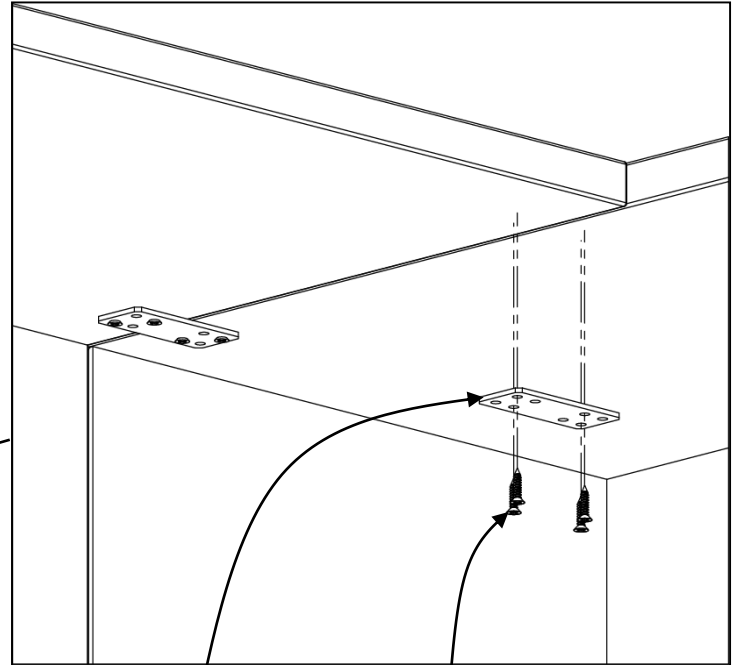

# Calibrate Installation

# Return and Bridge Assembly

Flat Plate  
2 places  
WPD-FP

Flat head wood screw  
#9 x 7/8 long  
#2 Phillips drive  
silver x 8  
RH-QS0978

L Bracket  
O-WSLB  
2 places

Flat head wood screw  
#9 x 7/8 long  
#2 Phillips drive  
silver x 16  
RH-QS0978