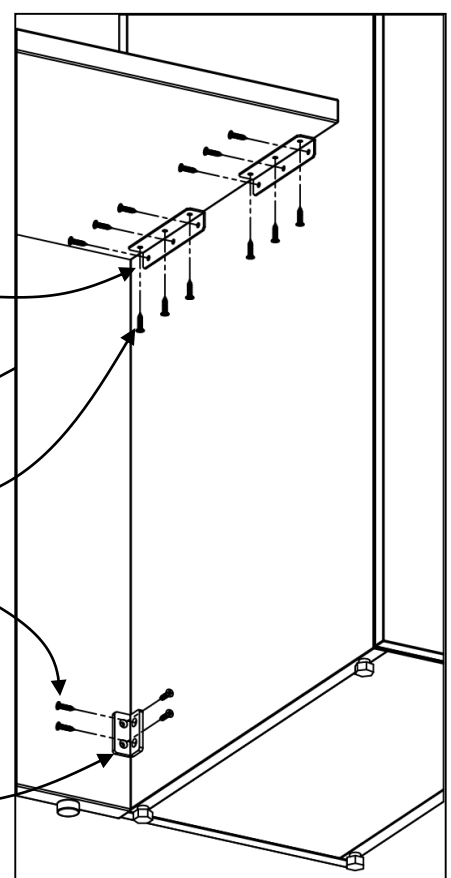

# Return and Bridge Assembly

Flat Plate  
2 places  
WPD-FP

Flat head wood screw  
#9 x 7/8 long  
#2 Phillips drive  
silver x 8  
RH-QS0978

L Bracket  
O-WSLB  
2 places

Flat head wood screw  
#9 x 7/8 long  
#2 Phillips drive  
silver x 16  
RH-QS0978