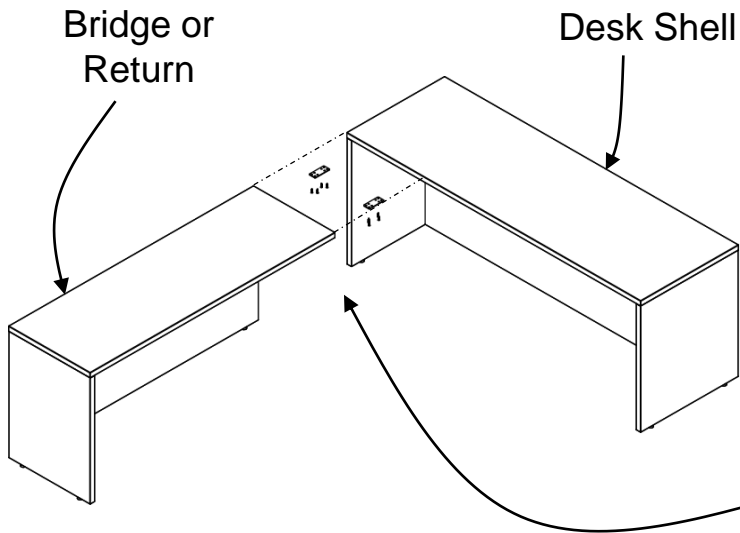

# Calibrate Installation

# Return and Bridge Assembly

Flat Plate  
2 places  
WPD-FP

Flat head wood screw  
#9 x 7/8 long  
#2 Phillips drive  
silver x 8  
RH-QS0978

L Bracket  
O-WSLB  
2 places

Flat head wood screw  
#9 x 7/8 long  
#2 Phillips drive  
silver x 16  
RH-QS0978