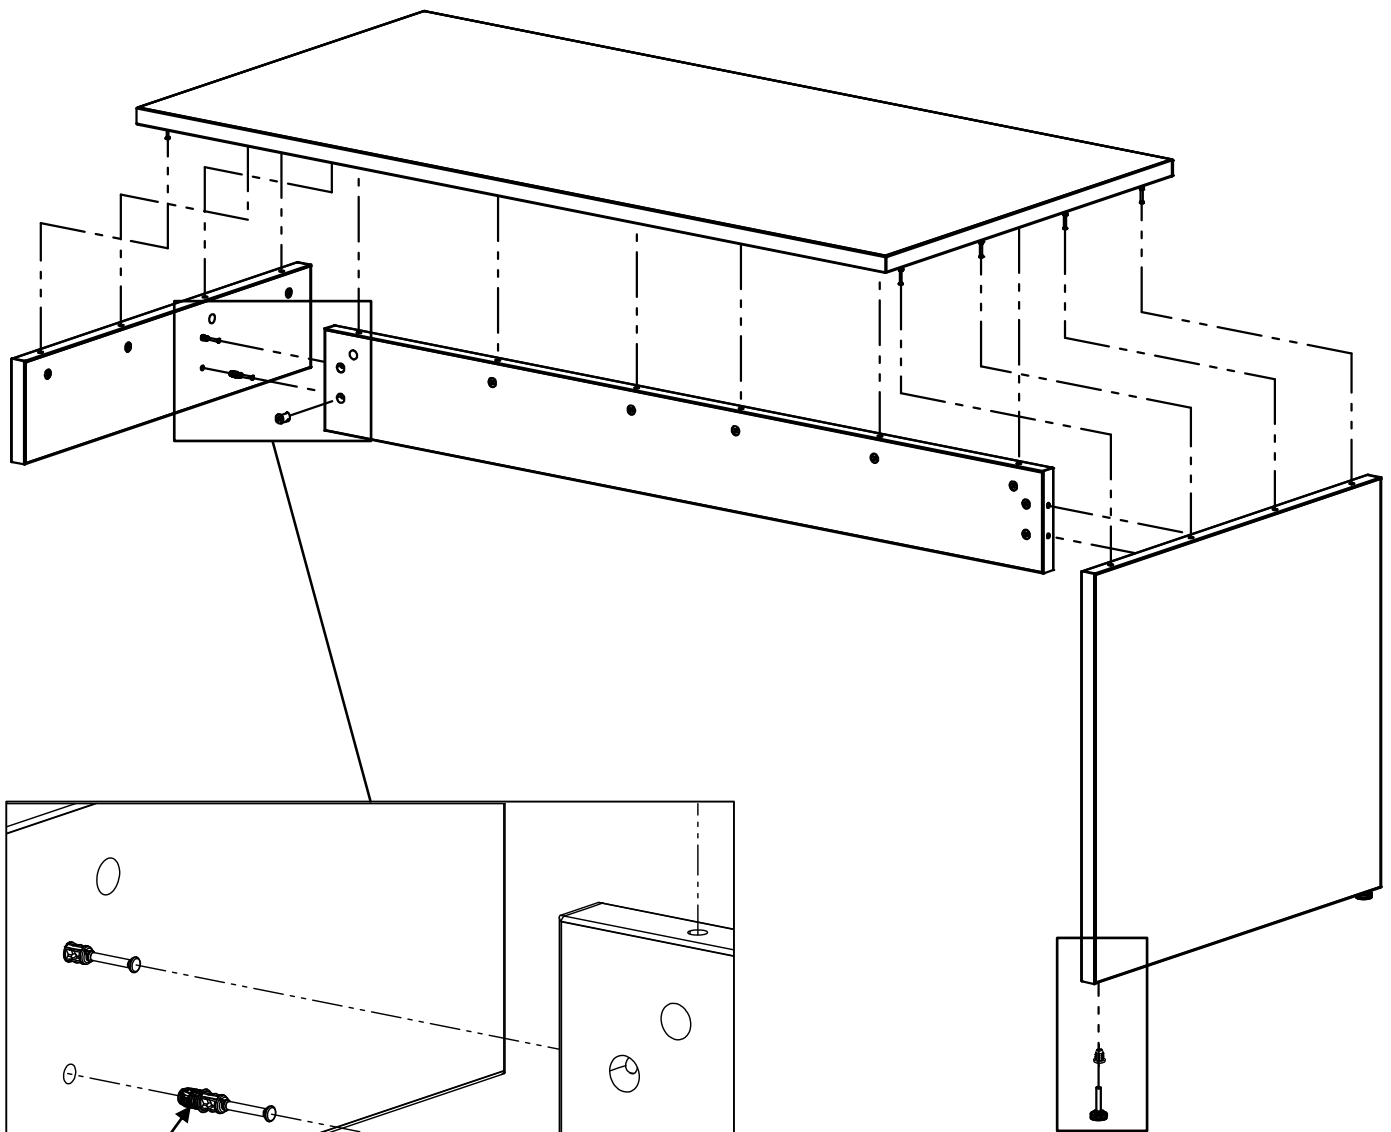

Stack-On Desk Installation

Anchor Pin
RH-DU325

Cam Bushing
RH-9056601

Glide Insert
RWFS-IN51618B

Glide
RWFS-GL51618

Stack-On Desk Installation

Stack-On Desk Installation

#8 X 1 3/8"
Flat Head Wood Screw
3 places