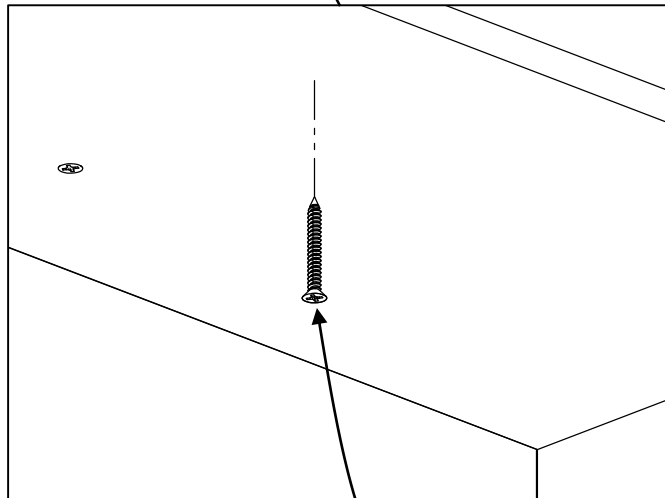

Stack-On Desk Installation

Anchor Pin
RH-DU325

Cam Bushing
RH-9056601

Glide Insert
RWFS-IN51618B

Glide
RWFS-GL51618

Stack-On Desk Installation

Stack-On Desk Installation

#8 X 1 3/8"
Flat Head Wood Screw
3 places