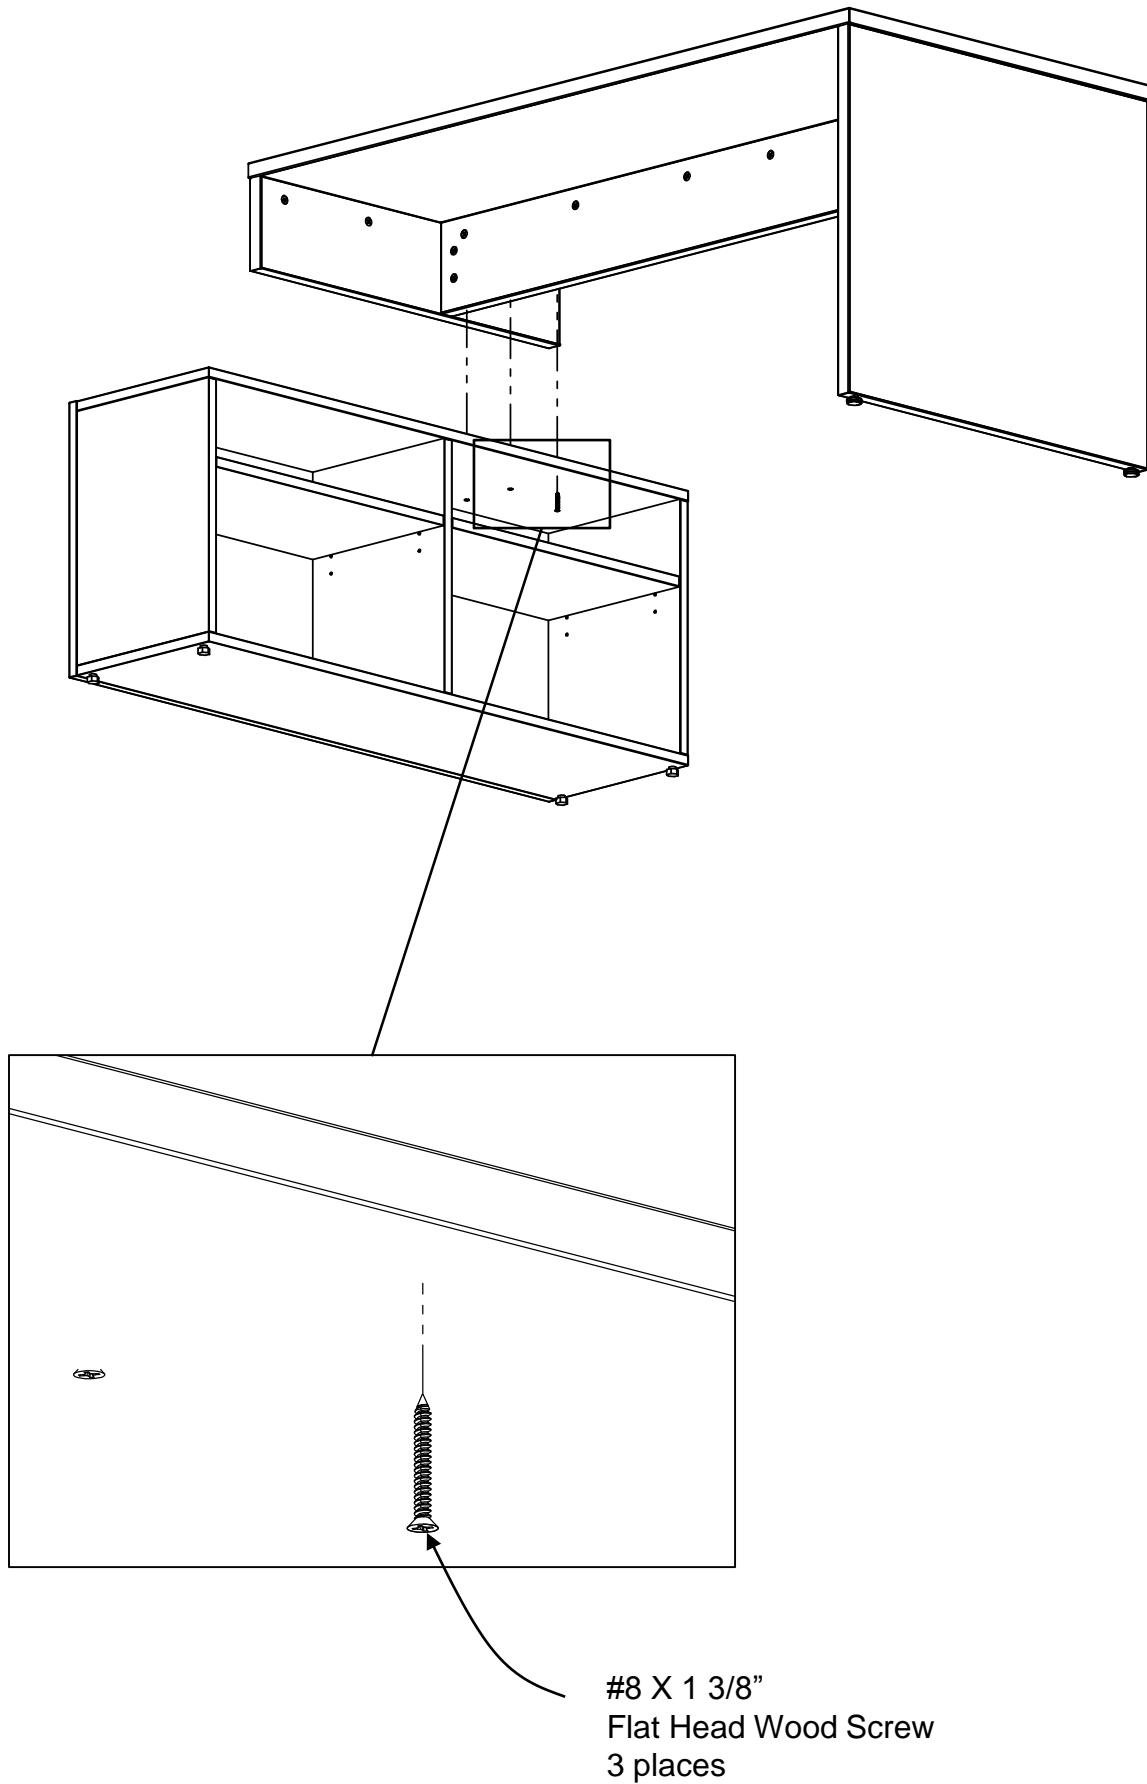

Stack-On Desk Installation

Anchor Pin
RH-DU325

Cam Bushing
RH-9056601

Glide Insert
RWFS-IN51618B

Glide
RWFS-GL51618

Stack-On Desk Installation

Stack-On Desk Installation

#8 X 1 3/8"
Flat Head Wood Screw
3 places