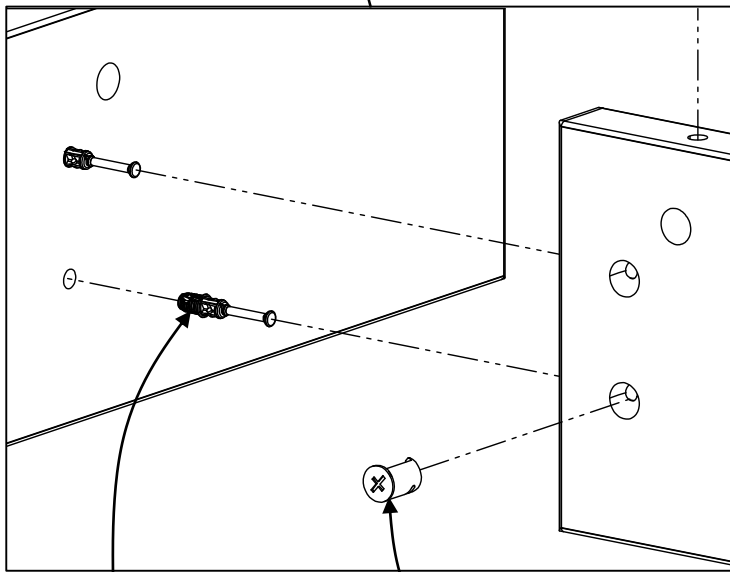

Stack-On Desk Installation

Anchor Pin
RH-DU325

Cam Bushing
RH-9056601

Glide Insert
RWFS-IN51618B

Glide
RWFS-GL51618

Stack-On Desk Installation

Stack-On Desk Installation

#8 X 1 3/8"
Flat Head Wood Screw
3 places