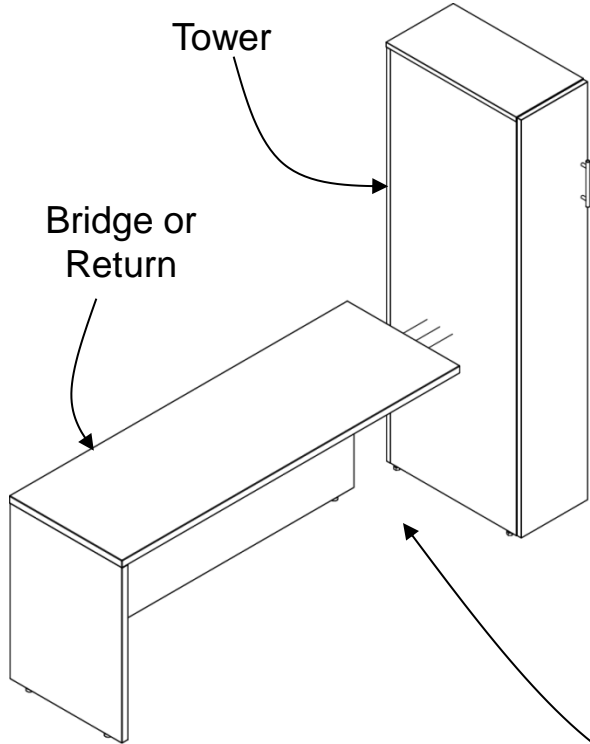

# Calibrate Installation

## Return and Bridge Assembly

Flat Plate  
2 places  
WPD-FP

Flat head wood screw  
#9 x 7/8 long  
#2 Phillips drive  
silver x 8  
RH-QS0978

L Bracket  
O-WSLB  
2 places

Flat head wood screw  
#9 x 7/8 long  
#2 Phillips drive  
silver x 16  
RH-QS0978