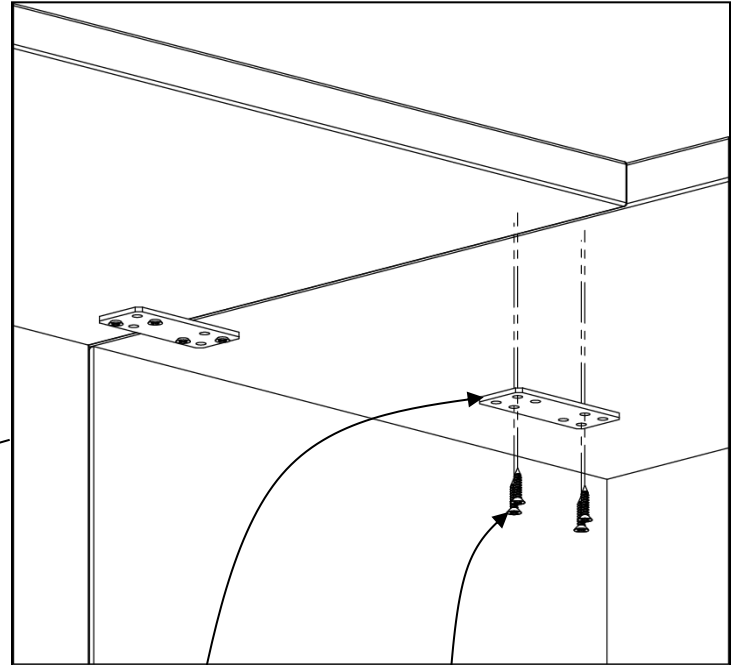

## Return and Bridge Assembly

Flat Plate  
2 places  
WPD-FP

Flat head wood screw  
#9 x 7/8 long  
#2 Phillips drive  
silver x 8  
RH-QS0978

L Bracket  
O-WSLB  
2 places

Flat head wood screw  
#9 x 7/8 long  
#2 Phillips drive  
silver x 16  
RH-QS0978