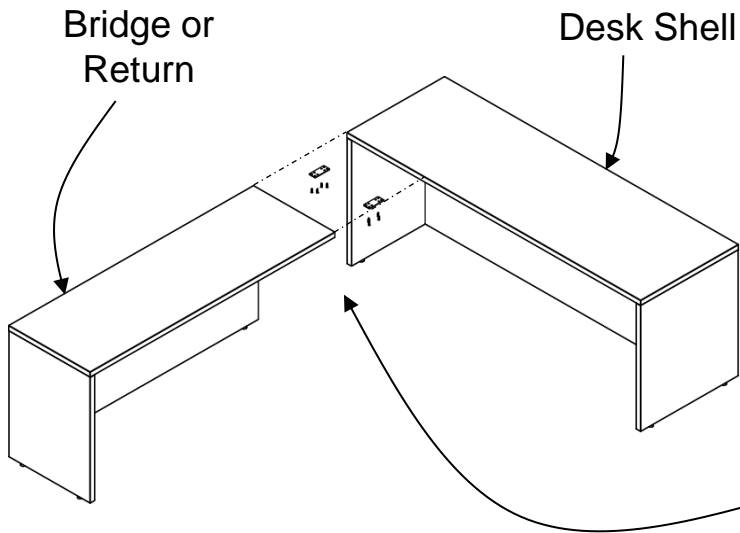

# Calibrate Installation

## Return and Bridge Assembly

Flat Plate  
2 places  
WPD-FP

Flat head wood screw  
#9 x 7/8 long  
#2 Phillips drive  
silver x 8  
RH-QS0978

L Bracket  
O-WSLB  
2 places

Flat head wood screw  
#9 x 7/8 long  
#2 Phillips drive  
silver x 16  
RH-QS0978