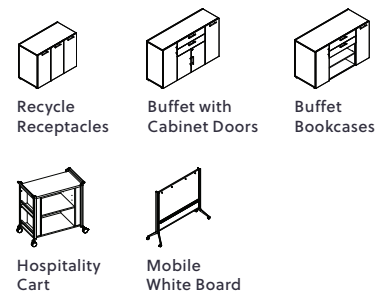

## Laminates

Select from a variety of Grade A laminates.\*

\*Not all laminates have matching edgebands. Alternatives can be specified.

\*\*Available for table top only. Not offered on any Calibrate Series storage, buffets, or other elements.

### Tables

Rectangle Boat Tapered

### End Panel Tables

Recessed Flush With Monitor Extension With Locker

### Storage & Accessories

Recycle Receptacles Buffet with Cabinet Doors Buffet Bookcases Hospitality Cart Mobile White Board

For additional images: <http://imagelibrary.ais-inc.com/>

800.434.7400 | 978.562.7500 | [www.ais-inc.com](http://www.ais-inc.com) | [info@ais-inc.com](mailto:info@ais-inc.com) | 05/2019 | CONFPS