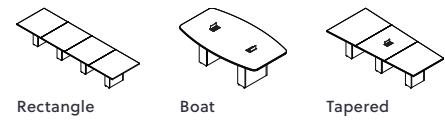

## Complete your workspace.

Calibrate tables and conferencing elements readily integrate with Calibrate Series casegoods and storage solutions, ensuring consistency throughout your workplace.

- Rectangle, boat and tapered top shapes are available in multiple configurations
- 20 Grade A laminate options
- Seating for up to 16 people
- Laminate base configurations in sets of two to four extend size capabilities
- Choose from a variety of edge details, base finishes, hardware pulls
- Laminate grain can be specified as short or long direction
- Power and data options optimize convenience
- Additional components include buffets, bookcases, recycling receptacles and more
- For additional conferencing table solutions with polished aluminum or painted bases, please explore our Day-to-Day™ Table line

## Laminates

Select from a variety of Grade A laminates.\*

\*Not all laminates have matching edgebands. Alternatives can be specified.

\*\*Available for table top only. Not offered on any Calibrate Series storage, buffets, or other elements.

### Tables

Rectangle Boat Tapered