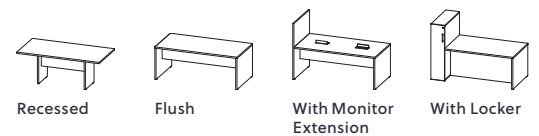

End Panel Tables

Recessed Flush With Monitor Extension With Locker