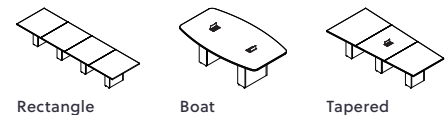

Tables

Rectangle

Boat

Tapered