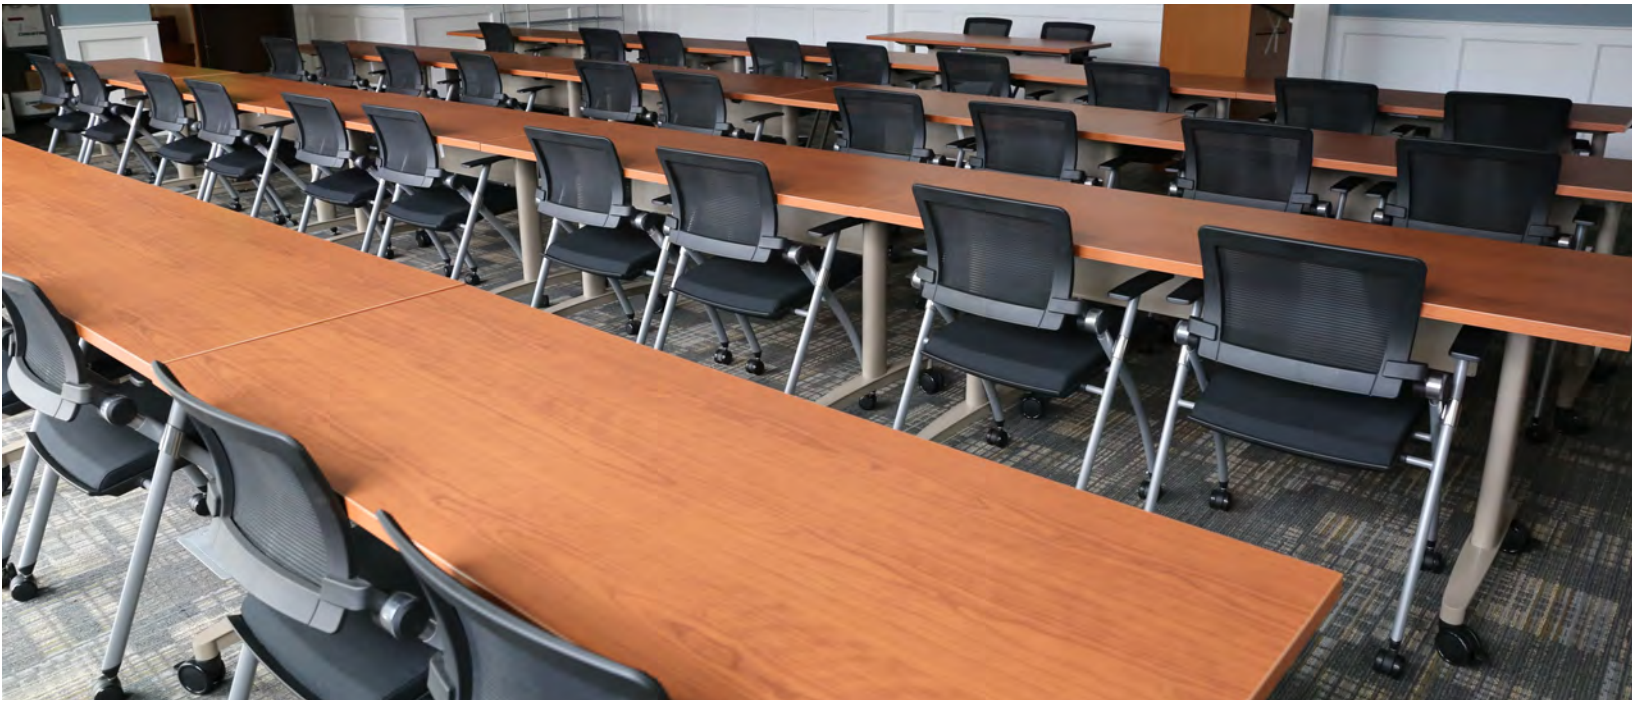

PLAINVILLE TOWN HALL

Case Study

AIS

Industry:	Township	Number of stations:	90
Location:	Plainville, MA	Project Size:	55,000 sq ft

Company Overview & Project Needs

Plainville Town Hall houses centralized services to its citizens from public works, permitting, zoning and development, and parks and recreation, to resources for conservation and environmental protection.

As a supporter of its local community and the New England region, it was important to the board to utilize an office furniture solution company that was locally sourced.

The township staff provides a high number of services at a fast pace and has a high volume of documents that need to be stored. In the new space, it was key to have effective, efficient furniture that could support this pace with an aesthetic that was unified. Another key contributing factor in the project was providing a variety of furniture that could support individual workers, board and staff meetings, and an environment that the community could be proud of when hosting its residents.

The Results

AIS was chosen because it could deliver product quickly as a local supplier and provide solutions for the entire building, in addition to the Fire Station. Matrix with its flexible work spaces and sophisticated design was paired with Calibrate to support the shifting needs of workers throughout their work days. Day-to-Day tables with casters were installed in the training room to support collaboration and be quick to change to different departmental needs. Natick and Stow seating were chosen to comfortably support worker productivity in individual workspaces as well as in the training room.

AIS Solutions

- Matrix Panel System
- Day-to-Day Tables
- Calibrate Series Caseworks and Storage
- Natick Task Seating
- Stow Multi-Purpose Seating