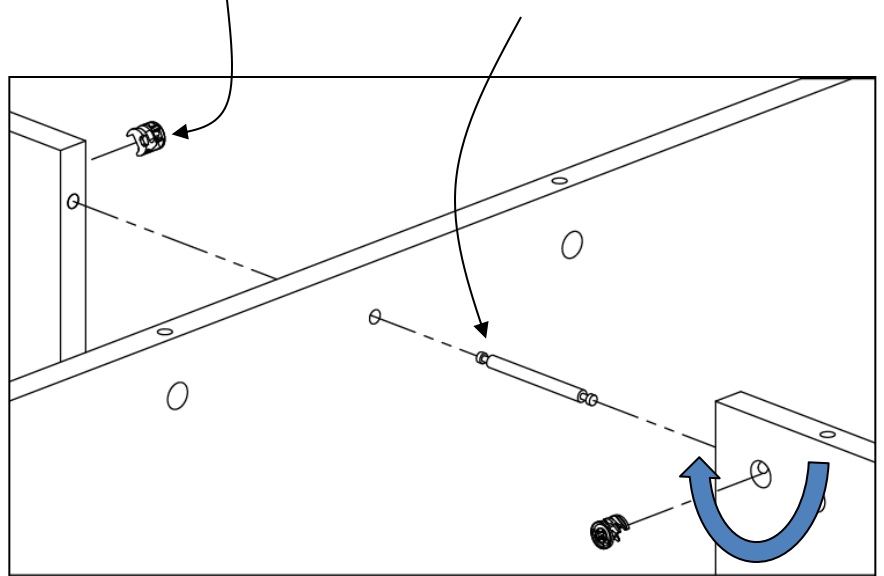

Date	Page No.	Description of change	Name
2/8/18	1-2	Originated	S. Powers

Cube Nesting Table Installation

Cam Bushing
6 places
RH-9056601

Anchor Pin
3 places
RH-DU853

Cam Bushing
8 places
RH-9056601

Anchor Pin
8 places
RH-DU325