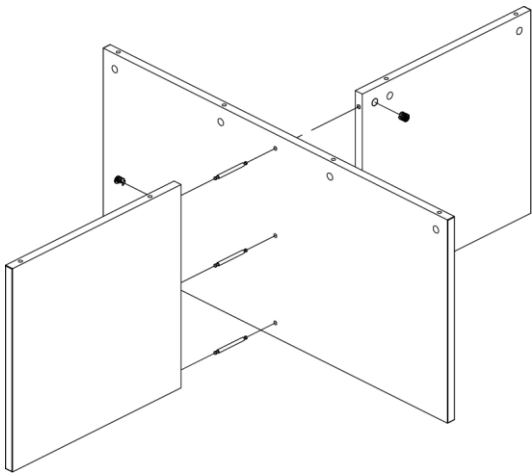

Date	Page No.	Description of change	Name
2/8/18	1-2	Originated	S. Powers

Cube Nesting Table Installation

Cam Bushing
6 places
RH-9056601

Anchor Pin
3 places
RH-DU853

Cam Bushing
8 places
RH-9056601

Anchor Pin
8 places
RH-DU325