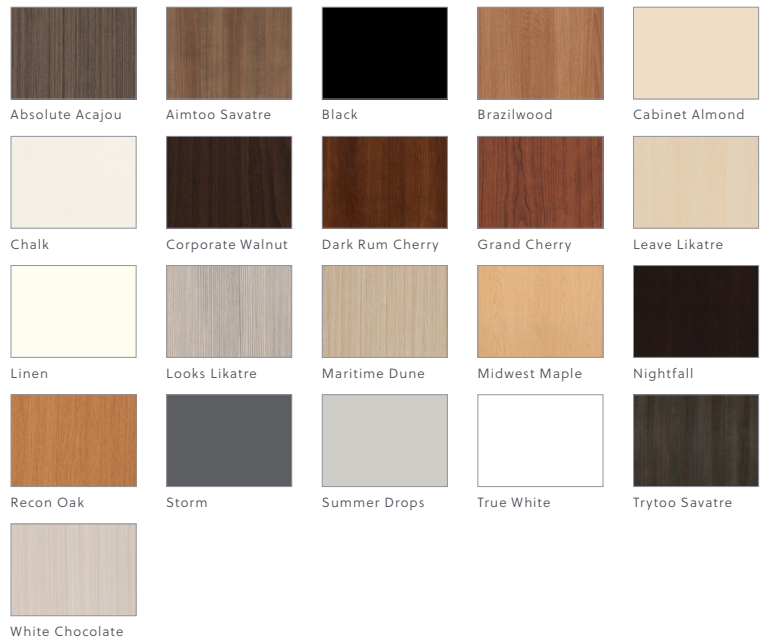

Laminates for Days

The Day-to-Day Tables come in a wide variety of laminates, making it easy to find just the look you need. See price list for all options.

Cover Image Features:

Laminate: Chalk

Edge Band: Chalk

Leg Finish: Metallic Silver

Seating: Pierce in Cayenne, Surf Blue,

Limeade, and Brown Stone

Availability of materials shown above may vary due to manufacturers' lifecycle management.

Some materials shown are standard on AIS and some are COM. Please check with AIS to confirm availability and pricing.