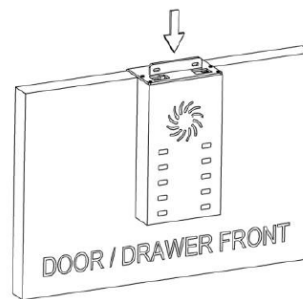

Mount the USB charger as shown above