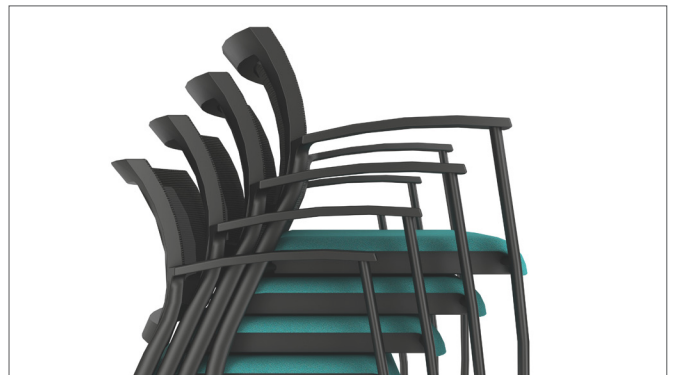

Stacks four high on the floor

For additional images: <http://imagelibrary.ais-inc.com/>

800.434.7400 | 978.562.7500 | www.ais-inc.com | info@ais-inc.com | 12/2018 | GRFTPS

ais