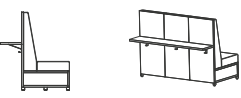

Single-Seat Lounge*

Two-Seat Settees*

Three-Seat Sofas*

Single-Seat Backless*

Two-Seat Backless*

Three-Seat Backless*

*Available with open or solid base

Ottomans

Available with feet or casters

Corner Unit

Calibrate® Series Tables for LB Lounge

Corner Table (with power) Corner Table (without power)

End Table (with power) End Table (without power)

LB Ledge

Seating

Single-Seat Lounge

Weight	114 – 204 lbs
Seat Width	30"
Total Width	30"
Depth	30"
Back Height	34, 42, 50"

Two-Seat Settees

Weight	114 – 204 lbs
Seat Width	18, 21, 24, 27, 30"
Total Width	36, 42, 48, 54, 60"
Depth	30"
Back Height	34, 42, 50"