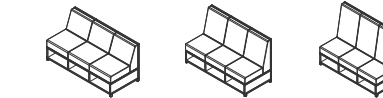

New Backless LB Lounge Shown Above

NATURALLY SOCIABLE SEATING.

Easily create a range of welcoming environments with the LB Lounge. This versatile collection of collaborative seating, ottomans, and tables supports corporate, healthcare or educational environments, as well as booths for dining or meeting. With ample seat dimensions and convenient open storage options, guests remain comfortable and clutter is controlled.

Define spaces or create boundaries with the bold, solid design. Blend finishes and apply a range of upholstery options to create a custom look. It's all possible with LB Lounge.

Pair with the AIS Laptop table to create flexible applications.

Single-Seat Lounge*

Two-Seat Settees*

Three-Seat Sofas*

Single-Seat Backless*

Two-Seat Backless*

Three-Seat Backless*

*Available with open or solid base

Ottomans

Available with feet or casters

Corner Unit

Calibrate® Series Tables for LB Lounge

Corner Table (with power) Corner Table (without power)

End Table (with power) End Table (without power)

LB Ledge

Seating

Single-Seat Lounge