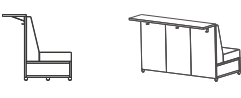

Single-Seat Lounge*

Two-Seat Settees*

Three-Seat Sofas*

Single-Seat Backless*

Two-Seat Backless*

Three-Seat Backless*

*Available with open or solid base

Ottomans

Available with feet or casters

Corner Unit

Calibrate® Series Tables for LB Lounge

Corner Table (with power) Corner Table (without power)

End Table (with power) End Table (without power)

LB Ledge

Seating

Single-Seat Lounge

Weight	114 – 204 lbs
Seat Width	30"
Total Width	30"
Depth	30"
Back Height	34, 42, 50"

Two-Seat Settees

Weight	114 – 204 lbs
Seat Width	18, 21, 24, 27, 30"
Total Width	36, 42, 48, 54, 60"
Depth	30"
Back Height	34, 42, 50"