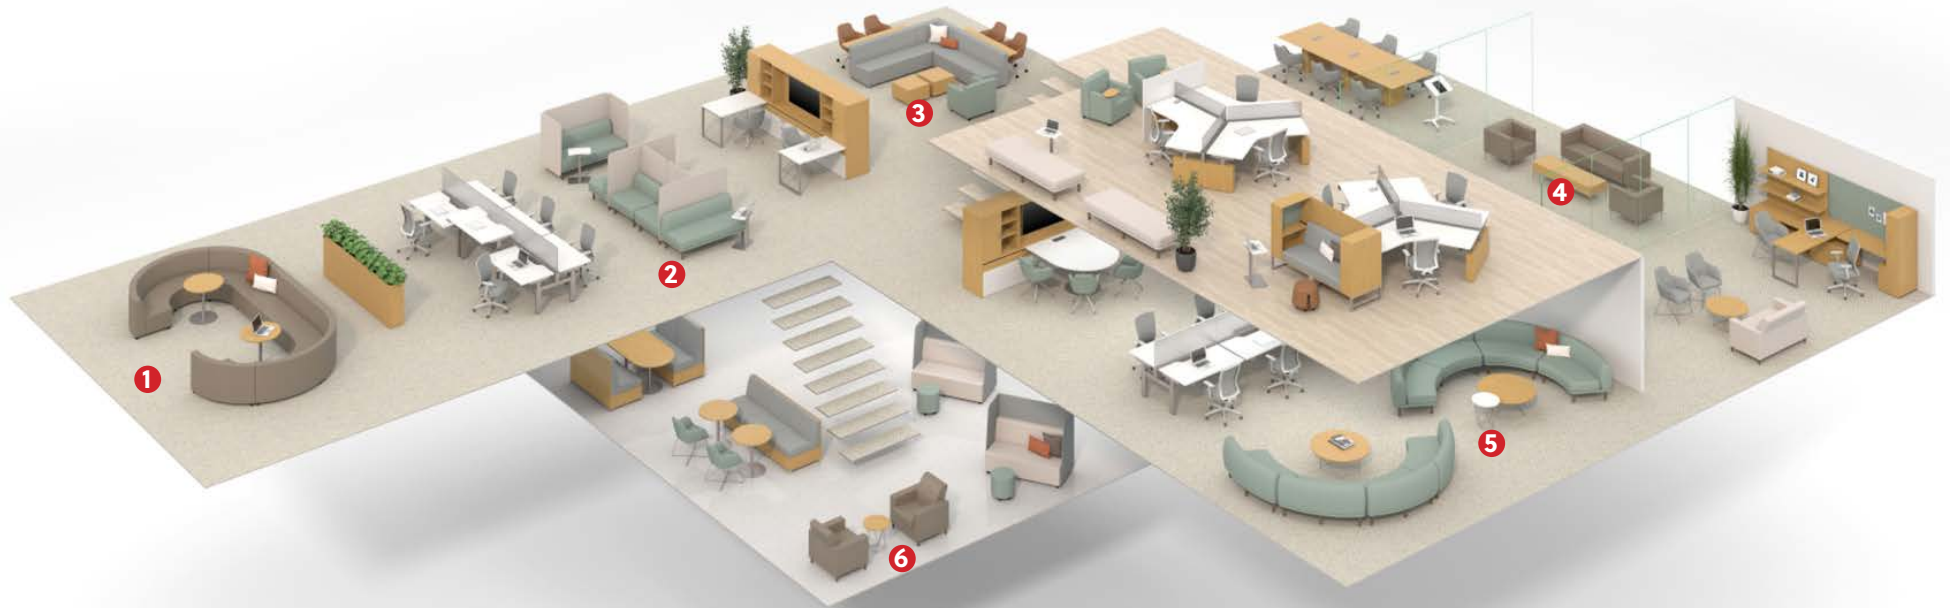

AIS | LOUNGE COLLECTION

IDEA STARTERS

- 1 HAKR
- 2 SOFT
- 3 HAKR
- 4 CHIC
- 5 SOFT
- 6 NV | PRISMA

Click on number to get lounge specs or [here](#) for a printable floorplate.