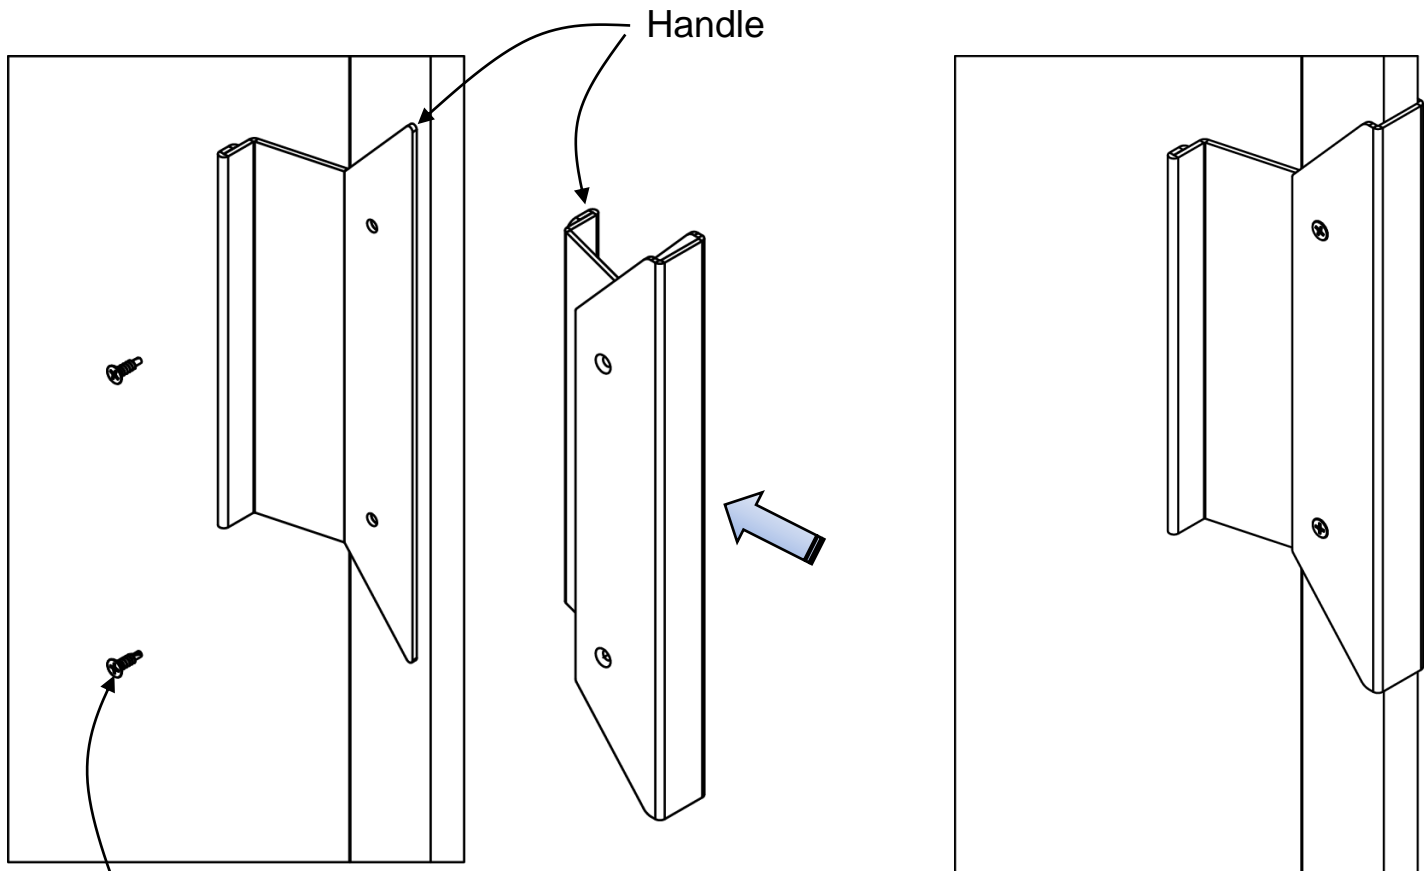

Sliding Door – Divi

Top Bracket
2 places

#10-24 x 1/2" long
Flat Head Drilling Screw,
Steel, Philips Drive #2
2 places per Bracket
p/n: RP-TSP1012

3/16"

Sliding Door – Divi

#8-32 x 3/8" long
Pan Head Screw, Steel,
Philips Drive #2
4 places per Bracket
p/n: RS-HSSE3

Sliding Door – Divi

Sliding Door – Divi

Sliding Door – Divi

#6 X 1/2" long
Flat Head Drilling
Screw
RH-TSSF612
2 places

Sliding Door – Divi

#10-24 x 1/2" Flat Head
Thread Cutting Screw
Philips Drive #2
3 places