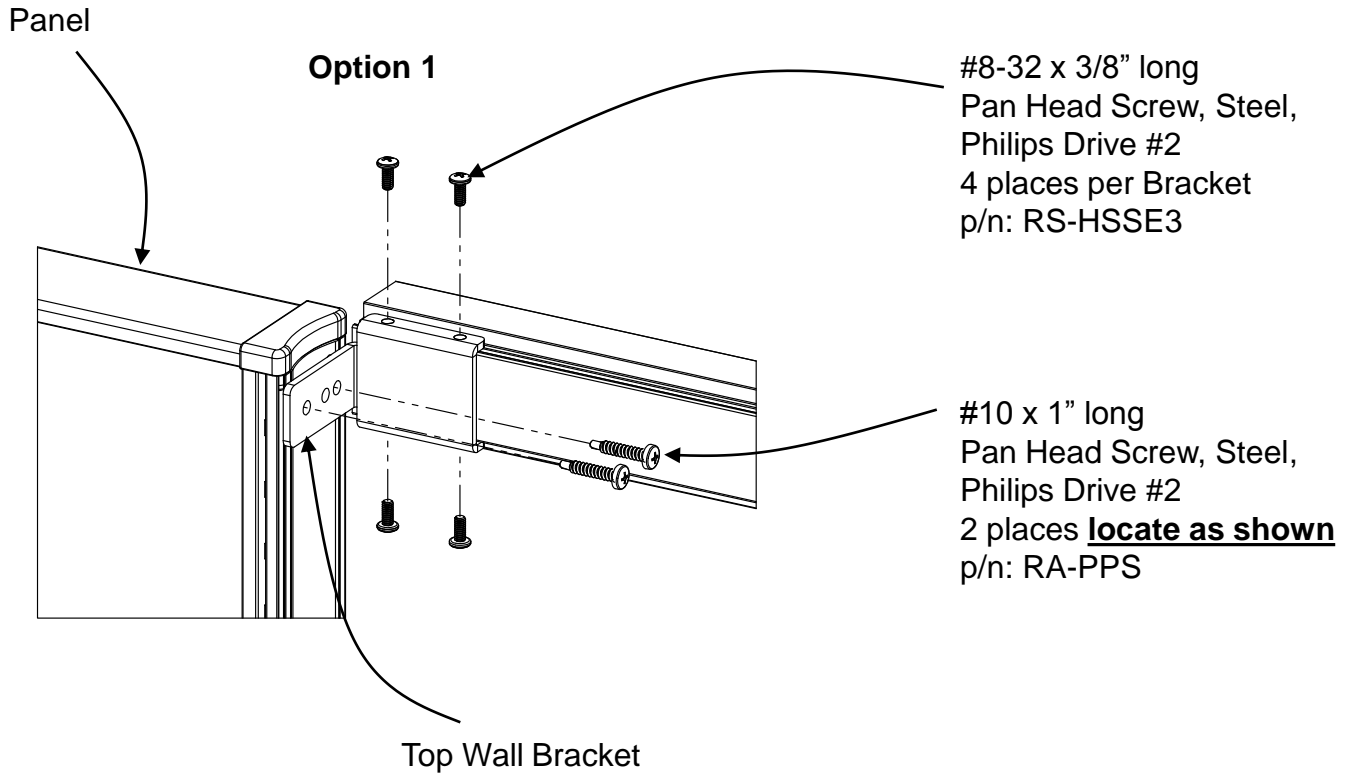

Sliding Door – Divi

Top Bracket
2 places

#10-24 x 1/2" long
Flat Head Drilling Screw,
Steel, Philips Drive #2
2 places per Bracket
p/n: RP-TSP1012

3/16"

Sliding Door – Divi

#8-32 x 3/8" long
Pan Head Screw, Steel,
Philips Drive #2
4 places per Bracket
p/n: RS-HSSE3

Sliding Door – Divi

Sliding Door – Divi

Sliding Door – Divi

#6 X 1/2" long
Flat Head Drilling
Screw
RH-TSSF612
2 places

Sliding Door – Divi

#10-24 x 1/2" Flat Head
Thread Cutting Screw
Philips Drive #2
3 places