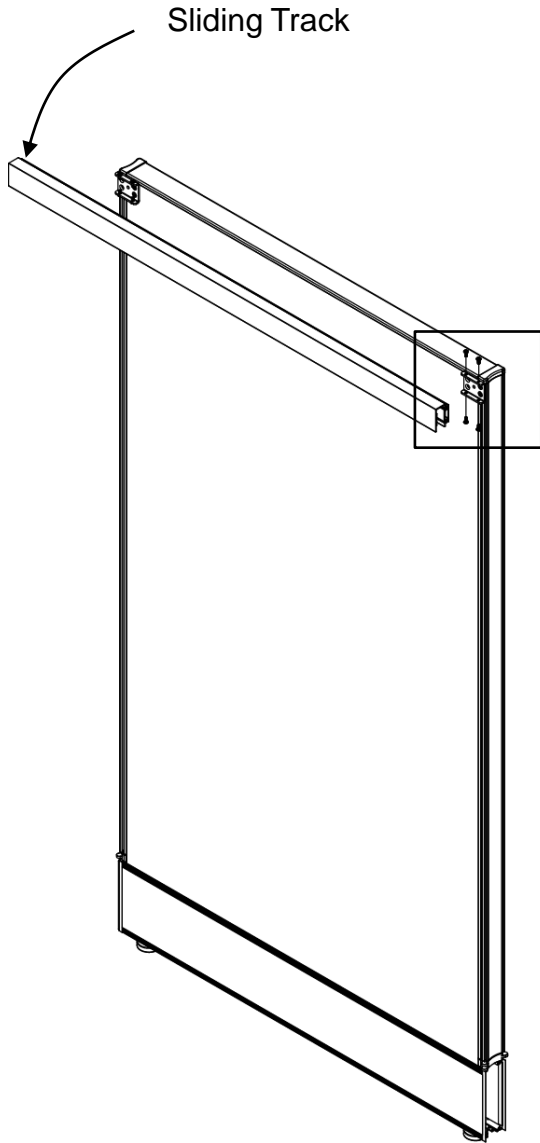

Date	Page No.	Description of change	Name
8/7/2018	1-4	Released	S. Powers
9/21/18	5	Added handle and lock instruction page	S. Powers
11/14/18	6	Lock bracket added	S. Powers
3/19/19	4	Added wall bracket instructions	S. Powers

Sliding Door – Divi

Top Bracket
2 places

#10-24 x 1/2" long
Flat Head Drilling Screw,
Steel, Philips Drive #2
2 places per Bracket
p/n: RP-TSP1012

3/16"

Sliding Door – Divi

#8-32 x 3/8" long
Pan Head Screw, Steel,
Philips Drive #2
4 places per Bracket
p/n: RS-HSSE3

Sliding Door – Divi

Sliding Door – Divi

Sliding Door – Divi

#6 X 1/2" long
Flat Head Drilling
Screw
RH-TSSF612
2 places

Sliding Door – Divi

#10-24 x 1/2" Flat Head
Thread Cutting Screw
Philips Drive #2
3 places