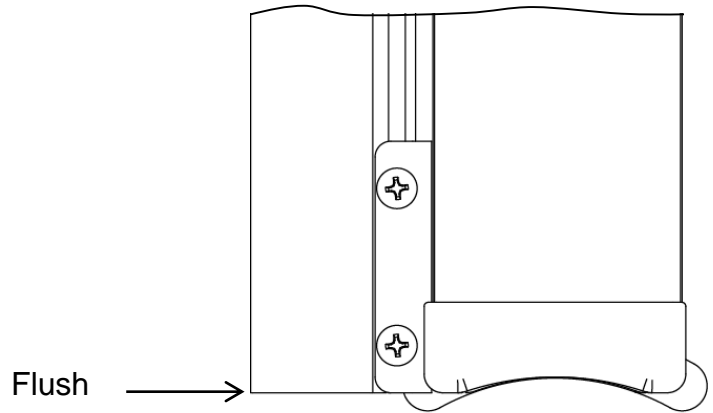

Sliding Door – Divi

Top Bracket
2 places

#10-24 x 1/2" long
Flat Head Drilling Screw,
Steel, Philips Drive #2
2 places per Bracket
p/n: RP-TSP1012

3/16"

Sliding Door – Divi

#8-32 x 3/8" long
Pan Head Screw, Steel,
Philips Drive #2
4 places per Bracket
p/n: RS-HSSE3