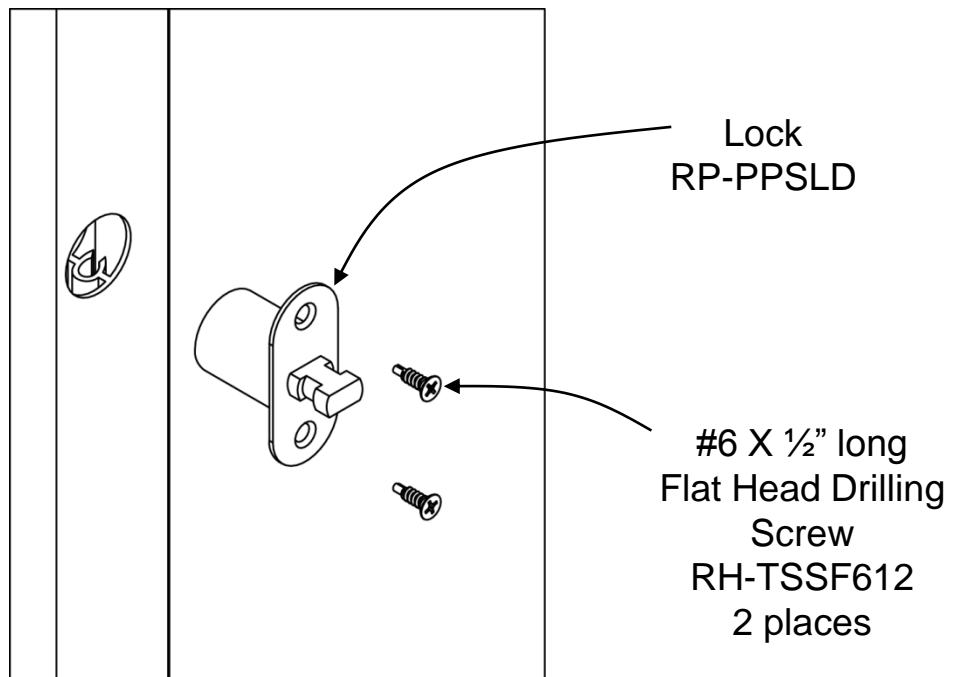

Sliding Door – Divi

Top Bracket
2 places

#10-24 x 1/2" long
Flat Head Drilling Screw,
Steel, Philips Drive #2
2 places per Bracket
p/n: RP-TSP1012

3/16"

Sliding Door – Divi

#8-32 x 3/8" long
Pan Head Screw, Steel,
Philips Drive #2
4 places per Bracket
p/n: RS-HSSE3

Sliding Door – Divi

Sliding Door – Divi

Sliding Door – Divi

#6 X 1/2" long
Flat Head Drilling
Screw
RH-TSSF612
2 places

Sliding Door – Divi

#10-24 x 1/2" Flat Head
Thread Cutting Screw
Philips Drive #2
3 places