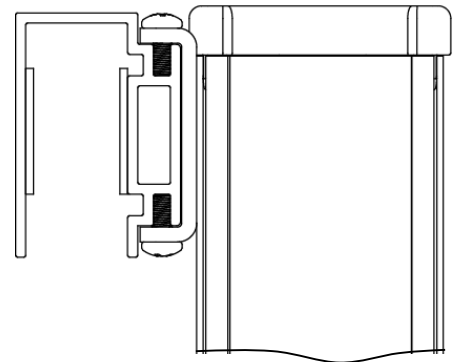

Sliding Door – Divi

Top Bracket
2 places

#10-24 x 1/2" long
Flat Head Drilling Screw,
Steel, Philips Drive #2
2 places per Bracket
p/n: RP-TSP1012

3/16"

Sliding Door – Divi

#8-32 x 3/8" long
Pan Head Screw, Steel,
Philips Drive #2
4 places per Bracket
p/n: RS-HSSE3

Sliding Door – Divi

Sliding Door – Divi

Sliding Door – Divi

#6 X 1/2" long
Flat Head Drilling
Screw
RH-TSSF612
2 places

Sliding Door – Divi

#10-24 x 1/2" Flat Head
Thread Cutting Screw
Philips Drive #2
3 places