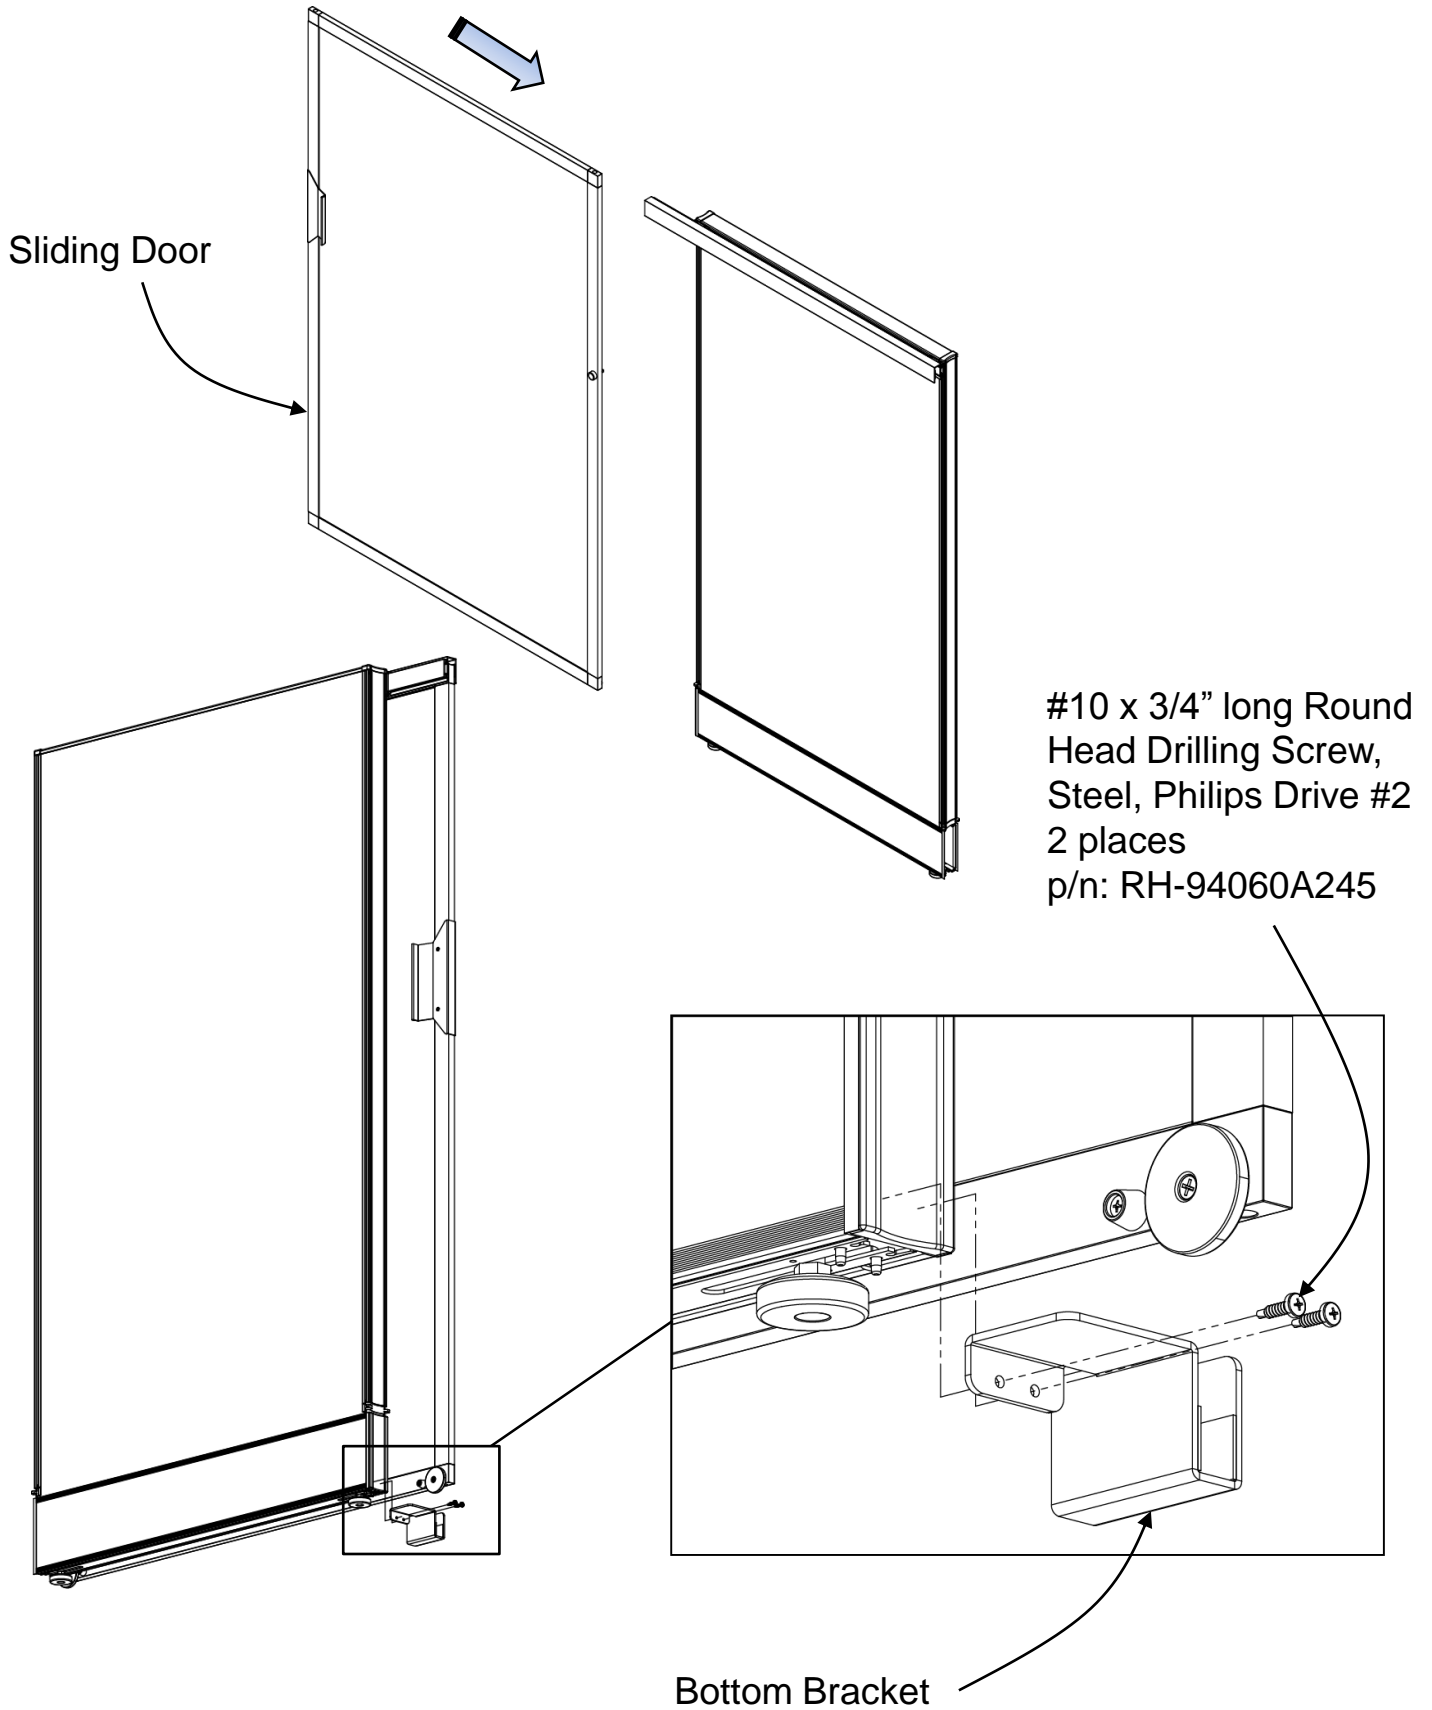

Date	Page No.	Description of change	Name
8/7/2018	1-4	Released	S. Powers
9/21/18	5	Added handle and lock instruction page	S. Powers
11/14/18	6	Lock bracket added	S. Powers
3/19/19	4	Added wall bracket instructions	S. Powers

Sliding Door – Divi

Top Bracket
2 places

#10-24 x 1/2" long
Flat Head Drilling Screw,
Steel, Philips Drive #2
2 places per Bracket
p/n: RP-TSP1012

3/16"

Sliding Door – Divi

#8-32 x 3/8" long
Pan Head Screw, Steel,
Philips Drive #2
4 places per Bracket
p/n: RS-HSSE3

Sliding Door – Divi

Sliding Door – Divi

Sliding Door – Divi

#6 X 1/2" long
Flat Head Drilling
Screw
RH-TSSF612
2 places

Sliding Door – Divi

#10-24 x 1/2" Flat Head
Thread Cutting Screw
Philips Drive #2
3 places