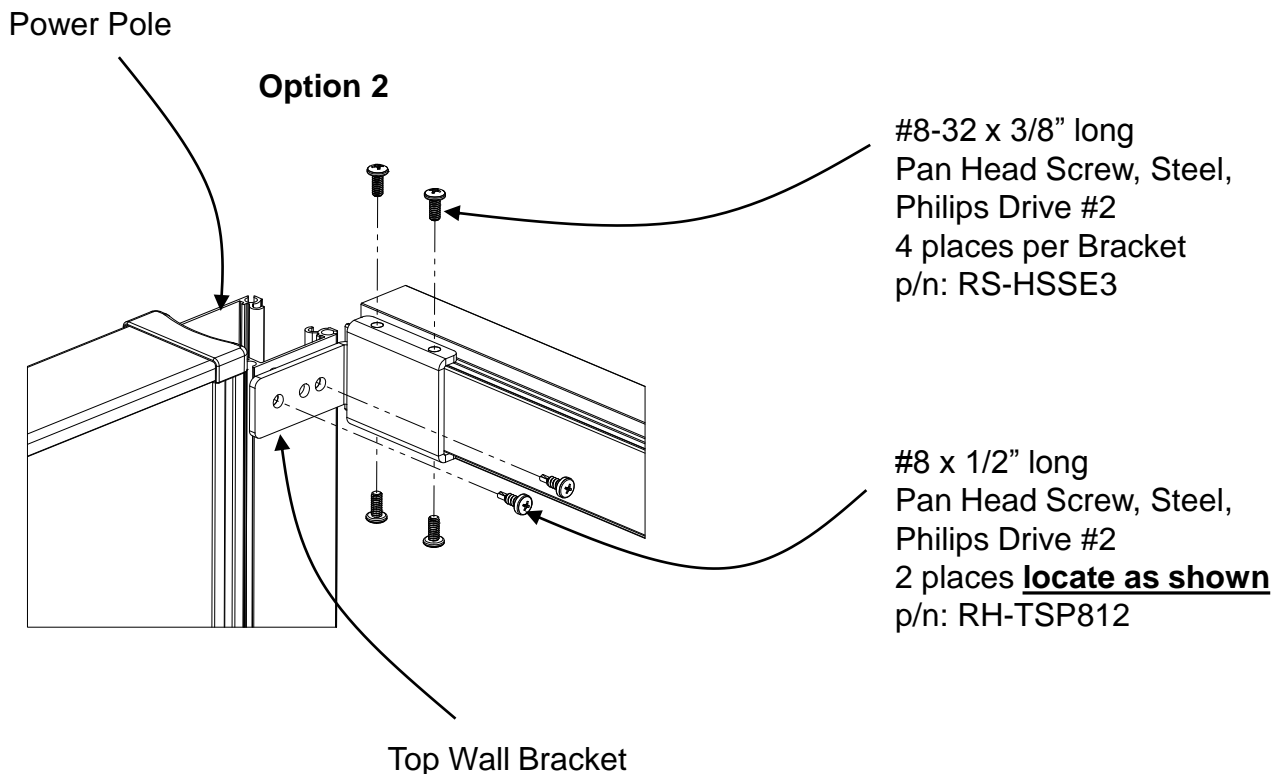

Sliding Door – Divi

Top Bracket
2 places

#10-24 x 1/2" long
Flat Head Drilling Screw,
Steel, Philips Drive #2
2 places per Bracket
p/n: RP-TSP1012

3/16"

Sliding Door – Divi

#8-32 x 3/8" long
Pan Head Screw, Steel,
Philips Drive #2
4 places per Bracket
p/n: RS-HSSE3

Sliding Door – Divi

Sliding Door – Divi

Sliding Door – Divi

#6 X 1/2" long
Flat Head Drilling
Screw
RH-TSSF612
2 places

Sliding Door – Divi

#10-24 x 1/2" Flat Head
Thread Cutting Screw
Philips Drive #2
3 places