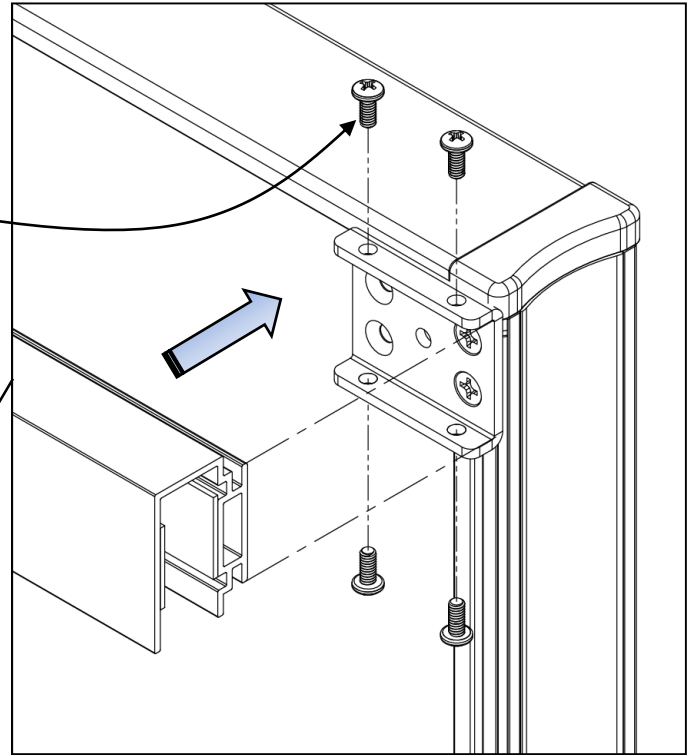

Sliding Door – Divi

Top Bracket
2 places

#10-24 x 1/2" long
Flat Head Drilling Screw,
Steel, Philips Drive #2
2 places per Bracket
p/n: RP-TSP1012

3/16"

Sliding Door – Divi

#8-32 x 3/8" long
Pan Head Screw, Steel,
Philips Drive #2
4 places per Bracket
p/n: RS-HSSE3

Sliding Door – Divi

Sliding Door – Divi

Sliding Door – Divi

#6 X 1/2" long
Flat Head Drilling
Screw
RH-TSSF612
2 places

Sliding Door – Divi

#10-24 x 1/2" Flat Head
Thread Cutting Screw
Philips Drive #2
3 places