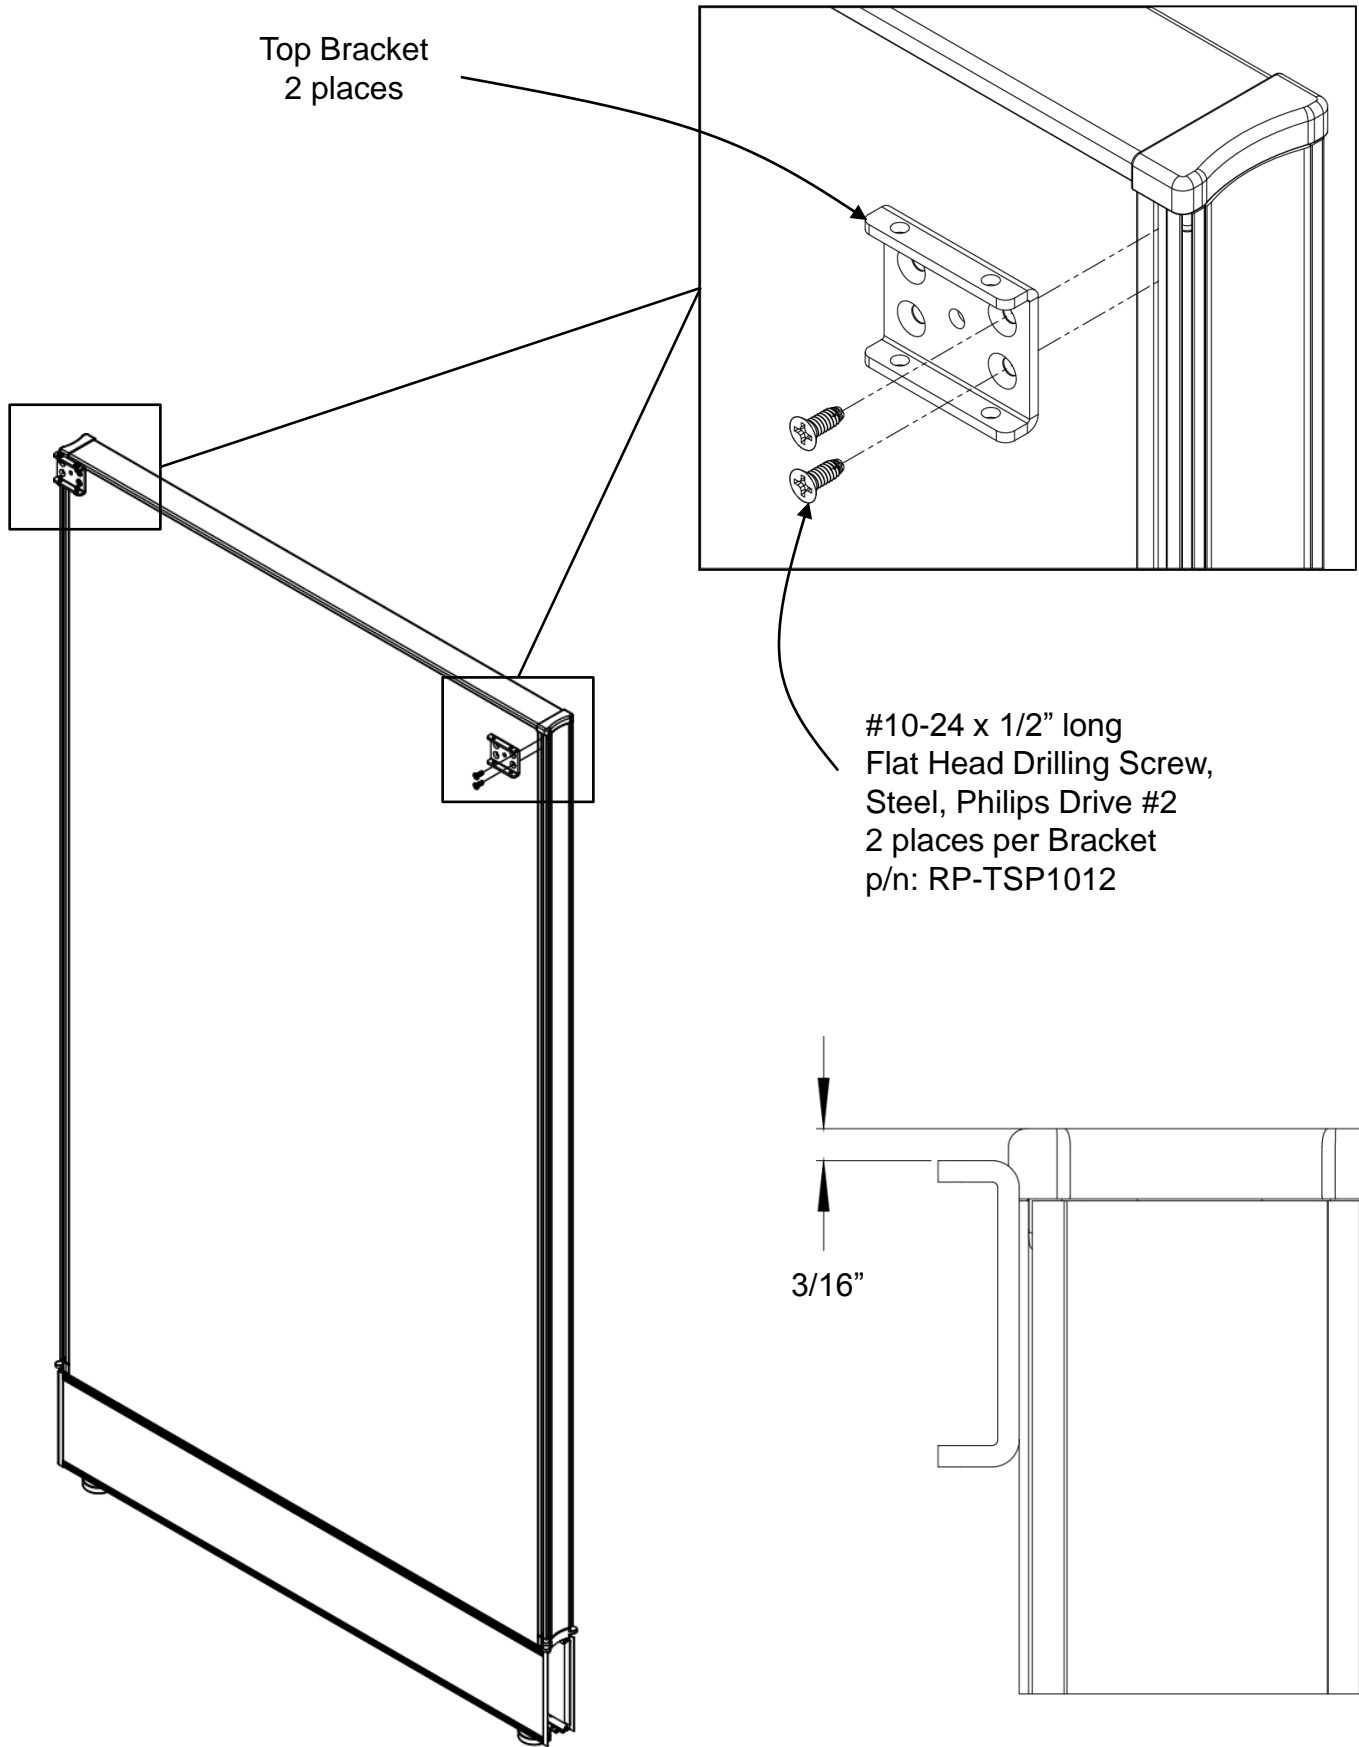

Date	Page No.	Description of change	Name
8/7/2018	1-4	Released	S. Powers
9/21/18	5	Added handle and lock instruction page	S. Powers
11/14/18	6	Lock bracket added	S. Powers
3/19/19	4	Added wall bracket instructions	S. Powers

Sliding Door – Divi

Top Bracket
2 places

#10-24 x 1/2" long
Flat Head Drilling Screw,
Steel, Philips Drive #2
2 places per Bracket
p/n: RP-TSP1012

3/16"

Sliding Door – Divi

#8-32 x 3/8" long
Pan Head Screw, Steel,
Philips Drive #2
4 places per Bracket
p/n: RS-HSSE3

Sliding Door – Divi

Sliding Door – Divi

Sliding Door – Divi

#6 X 1/2" long
Flat Head Drilling
Screw
RH-TSSF612
2 places

Sliding Door – Divi

#10-24 x 1/2" Flat Head
Thread Cutting Screw
Philips Drive #2
3 places