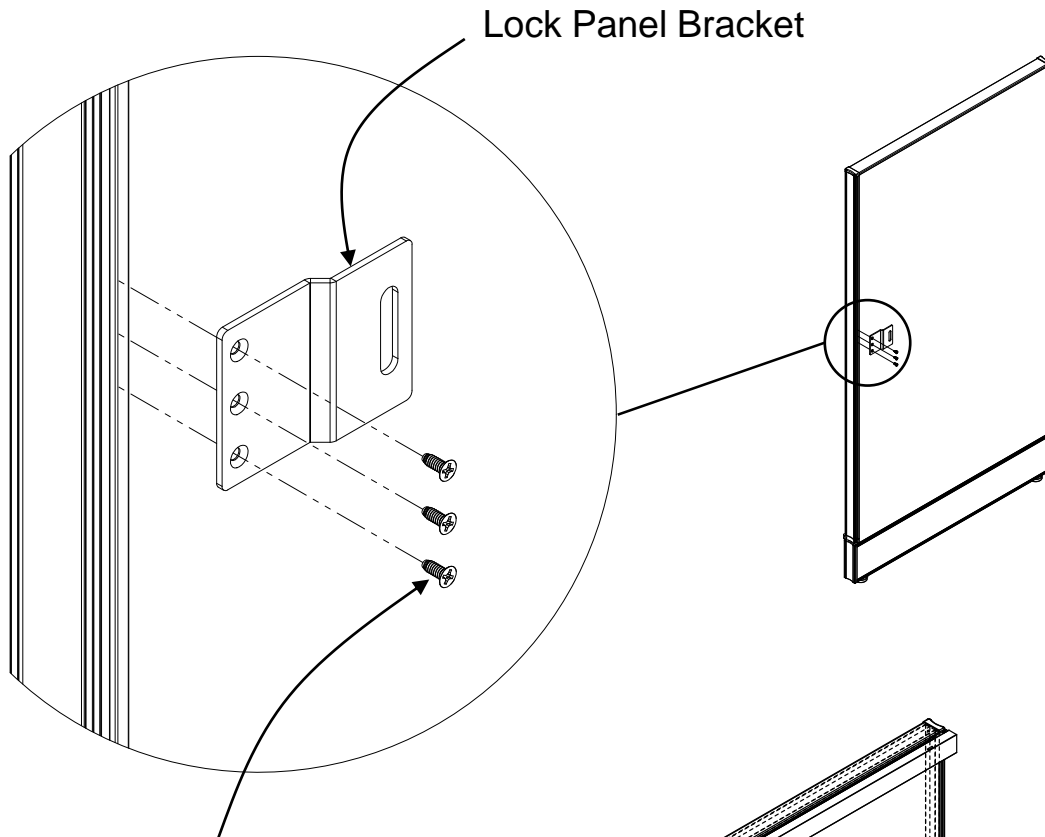

Sliding Door – Divi

Top Bracket
2 places

#10-24 x 1/2" long
Flat Head Drilling Screw,
Steel, Philips Drive #2
2 places per Bracket
p/n: RP-TSP1012

3/16"

Sliding Door – Divi

#8-32 x 3/8" long
Pan Head Screw, Steel,
Philips Drive #2
4 places per Bracket
p/n: RS-HSSE3

Sliding Door – Divi

Sliding Door – Divi

Sliding Door – Divi

#6 X 1/2" long
Flat Head Drilling
Screw
RH-TSSF612
2 places

Sliding Door – Divi

#10-24 x 1/2" Flat Head
Thread Cutting Screw
Philips Drive #2
3 places