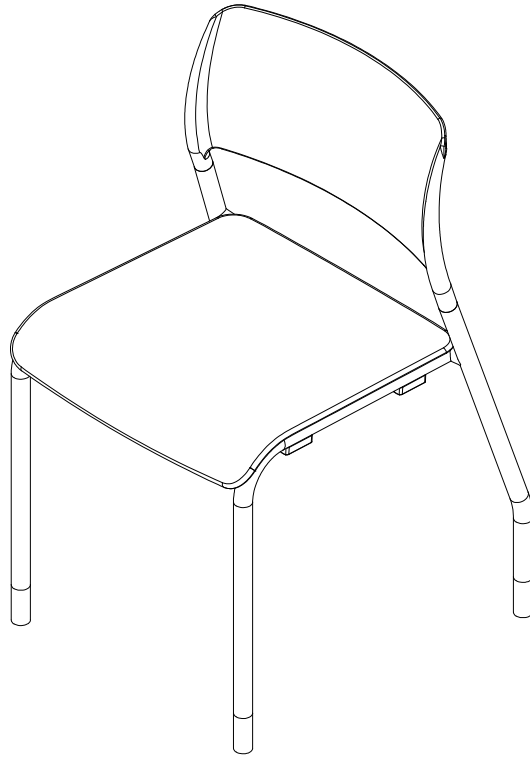

# Pierce Chair

---

## Parts List

Base

Seat Pan

T-Bushing  
6 places

M4 x 14 Thread  
Forming Screw  
6 places